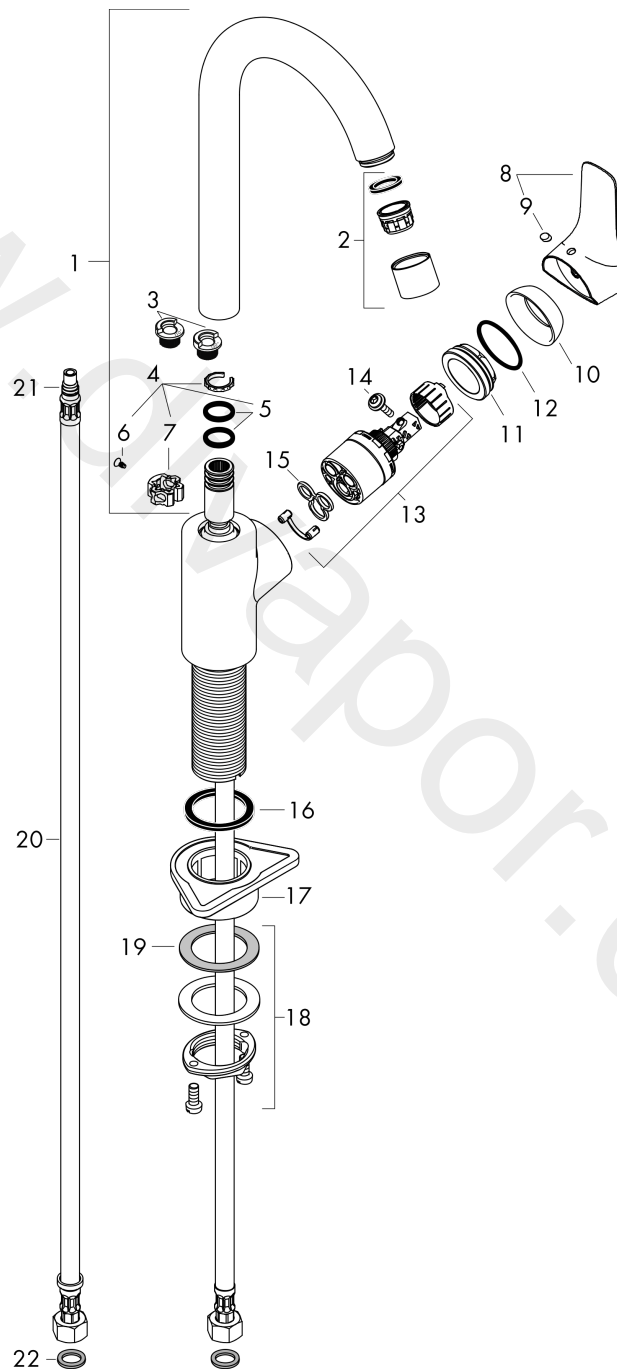

##### product features

- ComfortZone 260
- swivel range adjustable in 3 steps 110°, 150° or 360°
- normal spray
- connection dimension: DN15
- maximum flow rate at 3 bar: 12 l/min
- ceramic cartridge with Eco handle position for a reduced flowrate by up to 50%
- connection type: G 3/8 connections
- temperature limitation adjustable
- suitable for continuous flow water heaters

#### Scale drawing

#### Flowchart

**MySport**  
**Single lever kitchen mixer L, 1jet**  
 Finish: **Chrome** Article Number: **13862000**

**Exploded Drawing**

Year of production: >01/16

**MySport****Single lever kitchen mixer L, 1jet**Finish: **Chrome** Article Number: **13862000****Spare part list**

Year of production: &gt;01/16

Pos.	Description	Article Number	Price	PU
1	spout cpl.	92223000	£ 96,00	1
2	aerator M22x1 (15 l/min)	92368000	£ 25,00	1
3	locating ring	95579000	£ 6,10	1
4	sealing set	92646000	£ 20,50	1
5	O-Ring 14x2,5	98189000	£ 3,30	1
6	screw	97662000	£ 9,00	1
7	axialring	97558000	£ 3,30	1
8	handle	92718000	£ 79,00	1
9	screw cover	96338000	£ 3,30	1
10	flange	95498000	£ 9,00	1
11	nut	97209000	£ 16,10	1
12	O-Ring 32x2	98193000	£ 3,30	1
13	cartridge, assy	95730000	£ 43,00	1
14	locking screw for handle	95140000	£ 6,10	1
15	seal	95008000	£ 9,00	1
16	flat seal	98749000	£ 6,10	1
17	support	97523000	£ 6,10	1
18	fixing set (Ø 34)	95049000	£ 16,10	1
19	lever collar	97548000	£ 3,30	1
20	connection hose 600 mm M8x0,75 G3/8	96556000	£ 25,00	1
21	O-ring 7x1,5	98422000	£ 3,30	1
22	sealing set	95581000	£ 6,10	1