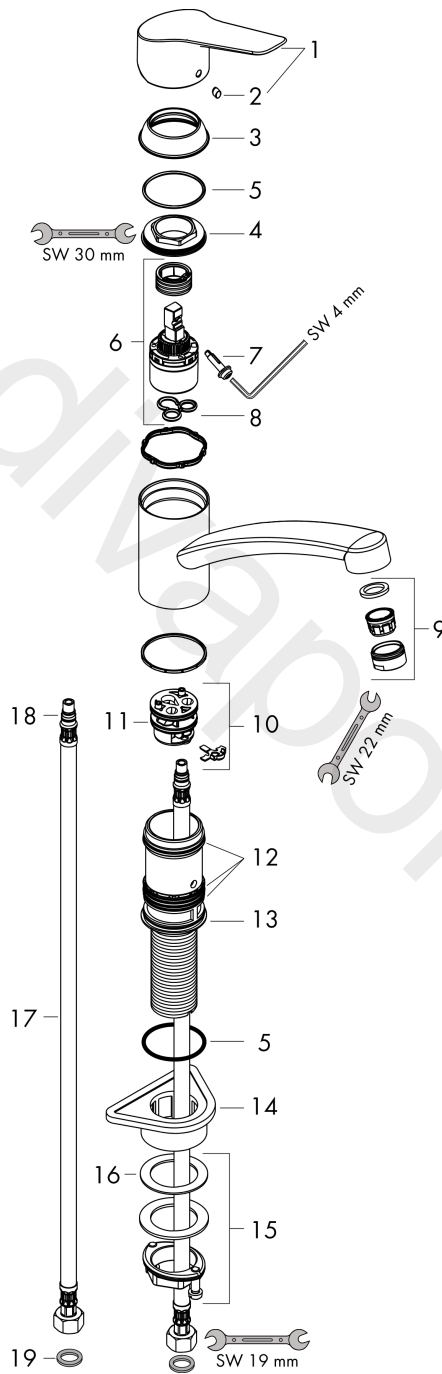

MySport

Single lever kitchen mixer S, 1jet

Finish: **Stainless Steel Finish** Article Number: **13860800**

Description

product features

- ComfortZone 120
- swivel range 360°
- normal spray
- connection dimension: DN15
- maximum flow rate at 3 bar: 12 l/min
- ceramic cartridge with Eco handle position for a reduced flowrate by up to 50%
- connection type: G 3/8 connections
- temperature limitation adjustable
- suitable for continuous flow water heaters

Article Details

Price excl. VAT

145,00 £

Technology

Product image

Scale drawing

MySport
Single lever kitchen mixer S, 1jet
 Finish: **Stainless Steel Finish** Article Number: **13860800**

Exploded Drawing

Year of production: >06/15

MySport

Single lever kitchen mixer S, 1jet

Finish: **Stainless Steel Finish** Article Number: **13860800**

Spare part list

Year of production: >06/15

Pos.	Description	Article Number	Price	PU
1	handle	92559800	£ 110,00	1
2	screw cover	96338000	£ 3,30	1
3	flange	97995800	£ 35,00	1
4	nut	97996000	£ 35,00	1
5	O-ring 41x2	98212000	£ 3,30	1
6	cartridge, assy	95730000	£ 43,00	1
7	locking screw for handle	95140000	£ 6,10	1
8	seal	95008000	£ 9,00	1
9	aerator M24x1 (15 l/min)	13913000	£ 14,00	1
10	adapter for cartridge	98750000	£ 13,30	1
11	O-Ring 30x2	98186000	£ 3,30	1
12	sealing set	98702000	£ 9,00	1
13	O-Ring 36x2,5	98190000	£ 3,30	1
14	support	97523000	£ 6,10	1
15	fixing set (Ø 34)	95049000	£ 16,10	1
16	lever collar	97548000	£ 3,30	1
17	connection hose 600 mm M8x0,75 G3/8	96556000	£ 25,00	1
18	O-ring 7x1,5	98422000	£ 3,30	1
19	sealing set	95581000	£ 6,10	1