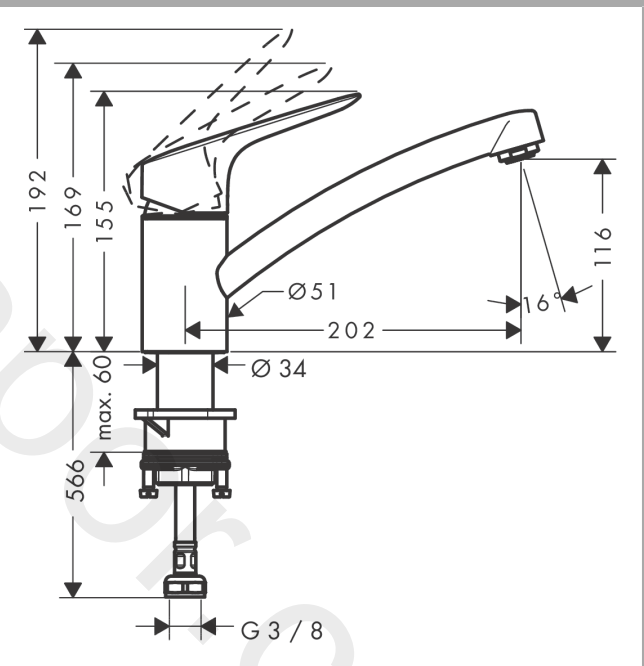

MySport

Single lever kitchen mixer S, 1jet

Finish: **Stainless Steel Finish** Article Number: **13860800**

Description

product features

- ComfortZone 120
- swivel range 360°
- normal spray
- connection dimension: DN15
- maximum flow rate at 3 bar: 12 l/min
- ceramic cartridge with Eco handle position for a reduced flowrate by up to 50%
- connection type: G 3/8 connections
- temperature limitation adjustable
- suitable for continuous flow water heaters

Article Details

Price excl. VAT

145,00 £

Technology

Product image

Scale drawing

MySport
Single lever kitchen mixer S, 1jet
 Finish: **Stainless Steel Finish** Article Number: **13860800**

Exploded Drawing

Year of production: >06/15

MySport

Single lever kitchen mixer S, 1jet

Finish: **Stainless Steel Finish** Article Number: **13860800**

Spare part list

Year of production: >06/15

Pos.	Description	Article Number	Price	PU
1	handle	92559800	£ 110,00	1
2	screw cover	96338000	£ 3,30	1
3	flange	97995800	£ 35,00	1
4	nut	97996000	£ 35,00	1
5	O-ring 41x2	98212000	£ 3,30	1
6	cartridge, assy	95730000	£ 43,00	1
7	locking screw for handle	95140000	£ 6,10	1
8	seal	95008000	£ 9,00	1
9	aerator M24x1 (15 l/min)	13913000	£ 14,00	1
10	adapter for cartridge	98750000	£ 13,30	1
11	O-Ring 30x2	98186000	£ 3,30	1
12	sealing set	98702000	£ 9,00	1
13	O-Ring 36x2,5	98190000	£ 3,30	1
14	support	97523000	£ 6,10	1
15	fixing set (Ø 34)	95049000	£ 16,10	1
16	lever collar	97548000	£ 3,30	1
17	connection hose 600 mm M8x0,75 G3/8	96556000	£ 25,00	1
18	O-ring 7x1,5	98422000	£ 3,30	1
19	sealing set	95581000	£ 6,10	1