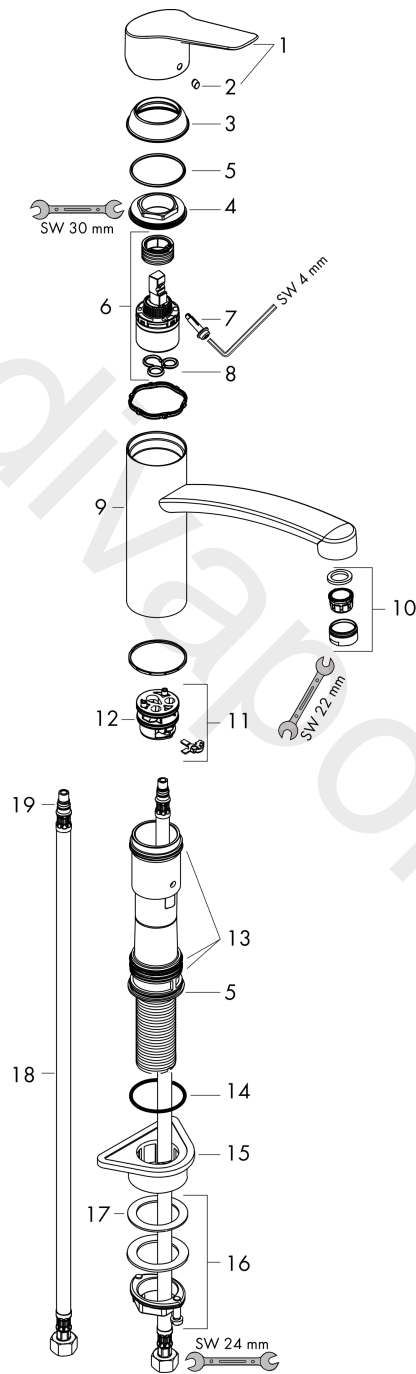

MySport

Single lever kitchen mixer M, 1jet

Finish: **Chrome** Article Number: **13841000**

Description

product features

- ComfortZone 160
- swivel range 360°
- normal spray
- connection dimension: DN15
- ceramic cartridge with Eco handle position for a reduced flowrate by up to 50%
- connection type: G 3/8 connections
- temperature limitation adjustable
- suitable for continuous flow water heaters

Technology

Product image

Scale drawing

MySport
Single lever kitchen mixer M, 1jet
 Finish: **Chrome** Article Number: **13841000**

Exploded Drawing

Year of production: >04/20

MySport

Single lever kitchen mixer M, 1jet

Finish: **Chrome** Article Number: **13841000**

Spare part list

Year of production: >04/20

Pos.	Description	Article Number	Price	PU
1	handle	92559000	£ 79,00	1
2	screw cover	96338000	£ 3,30	1
3	flange	97995000	£ 20,50	1
4	nut	97996000	£ 35,00	1
5	O-ring 41x2	98212000	£ 3,30	1
6	cartridge, assy	95730000	£ 43,00	1
7	locking screw for handle	95140000	£ 6,10	1
8	seal	95008000	£ 9,00	1
9	spout cpl.	98349000	£ 110,00	1
10	aerator M24x1 (15 l/min)	13913000	£ 14,00	1
11	adapter for cartridge	98750000	£ 13,30	1
12	O-Ring 30x2	98186000	£ 3,30	1
13	sealing set	98702000	£ 9,00	1
14	O-Ring 36x2,5	98190000	£ 3,30	1
15	support	97523000	£ 6,10	1
16	fixing set (Ø 34)	95049000	£ 16,10	1
17	lever collar	97548000	£ 3,30	1
18	connection hose 600 mm M8x0,75 G1/2	92482000	£ 43,00	1
19	O-ring 7x1,5	98422000	£ 3,30	1