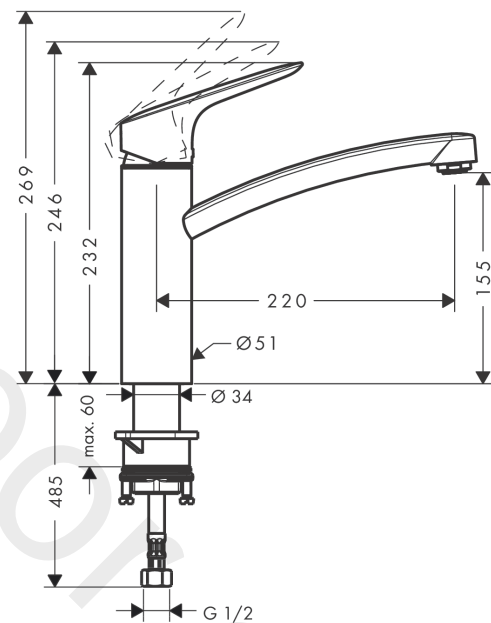

MySport

Single lever kitchen mixer M, 1jet

Finish: **Chrome** Article Number: **13841000**

Description

product features

- ComfortZone 160
- swivel range 360°
- normal spray
- connection dimension: DN15
- ceramic cartridge with Eco handle position for a reduced flowrate by up to 50%
- connection type: G 3/8 connections
- temperature limitation adjustable
- suitable for continuous flow water heaters

Technology

Product image

Scale drawing

MySport
Single lever kitchen mixer M, 1jet
 Finish: **Chrome** Article Number: **13841000**

Exploded Drawing

Year of production: >04/20

MySport

Single lever kitchen mixer M, 1jet

Finish: **Chrome** Article Number: **13841000**

Spare part list

Year of production: >04/20

Pos.	Description	Article Number	Price	PU
1	handle	92559000	£ 79,00	1
2	screw cover	96338000	£ 3,30	1
3	flange	97995000	£ 20,50	1
4	nut	97996000	£ 35,00	1
5	O-ring 41x2	98212000	£ 3,30	1
6	cartridge, assy	95730000	£ 43,00	1
7	locking screw for handle	95140000	£ 6,10	1
8	seal	95008000	£ 9,00	1
9	spout cpl.	98349000	£ 110,00	1
10	aerator M24x1 (15 l/min)	13913000	£ 14,00	1
11	adapter for cartridge	98750000	£ 13,30	1
12	O-Ring 30x2	98186000	£ 3,30	1
13	sealing set	98702000	£ 9,00	1
14	O-Ring 36x2,5	98190000	£ 3,30	1
15	support	97523000	£ 6,10	1
16	fixing set (Ø 34)	95049000	£ 16,10	1
17	lever collar	97548000	£ 3,30	1
18	connection hose 600 mm M8x0,75 G1/2	92482000	£ 43,00	1
19	O-ring 7x1,5	98422000	£ 3,30	1