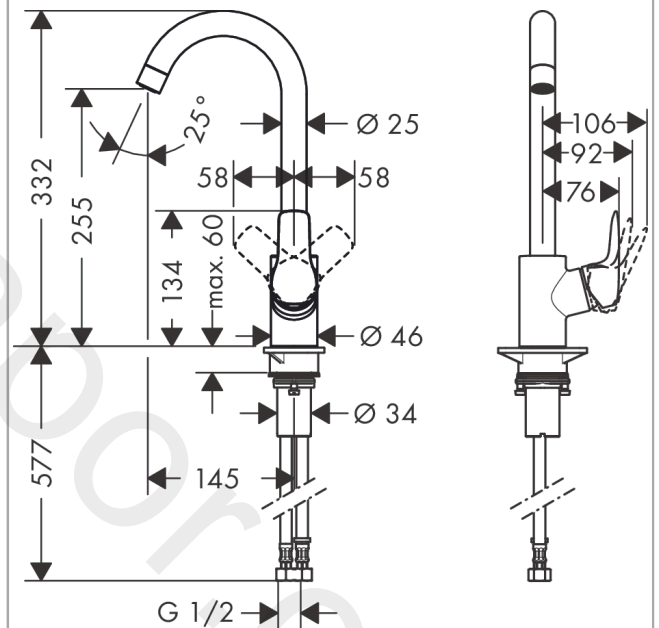

MySport

Single lever kitchen mixer L, 1jet

Finish: **Chrome** Article Number: **13831000**

Description

product features

- ComfortZone 260
- swivel range adjustable in 3 steps 110°, 150° or 360°
- normal spray
- connection dimension: DN15
- maximum flow rate at 3 bar: 12 l/min
- ceramic cartridge with Eco handle position for a reduced flowrate by up to 50%
- connection type: G 1/2 connections
- temperature limitation adjustable
- suitable for continuous flow water heaters

Technology

Product image

Scale drawing

Flowchart

MySport
Single lever kitchen mixer L, 1jet
 Finish: **Chrome** Article Number: **13831000**

Exploded Drawing

Year of production: >04/20

MySport

Single lever kitchen mixer L, 1jet

Finish: **Chrome** Article Number: **13831000**

Spare part list

Year of production: >04/20

Pos.	Description	Article Number	Price	PU
1	spout cpl.	92223000	£ 96,00	1
2	aerator M22x1 (15 l/min)	92368000	£ 25,00	1
3	set of locating rings (110° / 150°)	98486000	£ 16,10	1
4	sealing set	92646000	£ 20,50	1
5	O-Ring 14x2,5	98189000	£ 3,30	1
6	screw	97662000	£ 9,00	1
7	axialring	97558000	£ 3,30	1
8	handle	92718000	£ 79,00	1
9	screw cover	96338000	£ 3,30	1
10	flange	95498000	£ 9,00	1
11	nut	97209000	£ 16,10	1
12	O-Ring 32x2	98193000	£ 3,30	1
13	cartridge, assy	95730000	£ 43,00	1
14	locking screw for handle	95140000	£ 6,10	1
15	seal	95008000	£ 9,00	1
16	flat seal	98749000	£ 6,10	1
17	support	97523000	£ 6,10	1
18	fixing set (Ø 34)	95049000	£ 16,10	1
19	lever collar	97548000	£ 3,30	1
20	connection hose 600 mm M8x0,75 G3/8	96556000	£ 25,00	1
21	O-ring 7x1,5	98422000	£ 3,30	1
a	Grease	90920000	£ 16,10	1