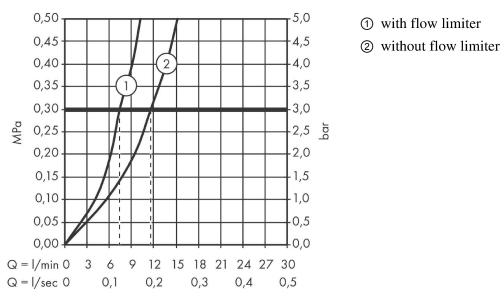

MySport

Single lever kitchen mixer L, 1jet

Finish: **Chrome** Article Number: **13831000**

Description

product features

- ComfortZone 260
- swivel range adjustable in 3 steps 110°, 150° or 360°
- normal spray
- connection dimension: DN15
- maximum flow rate at 3 bar: 12 l/min
- ceramic cartridge with Eco handle position for a reduced flowrate by up to 50%
- connection type: G 1/2 connections
- temperature limitation adjustable
- suitable for continuous flow water heaters

Technology

Product image

Scale drawing

Flowchart

MySport
Single lever kitchen mixer L, 1jet
 Finish: **Chrome** Article Number: **13831000**

Exploded Drawing

Year of production: >04/20

MySport