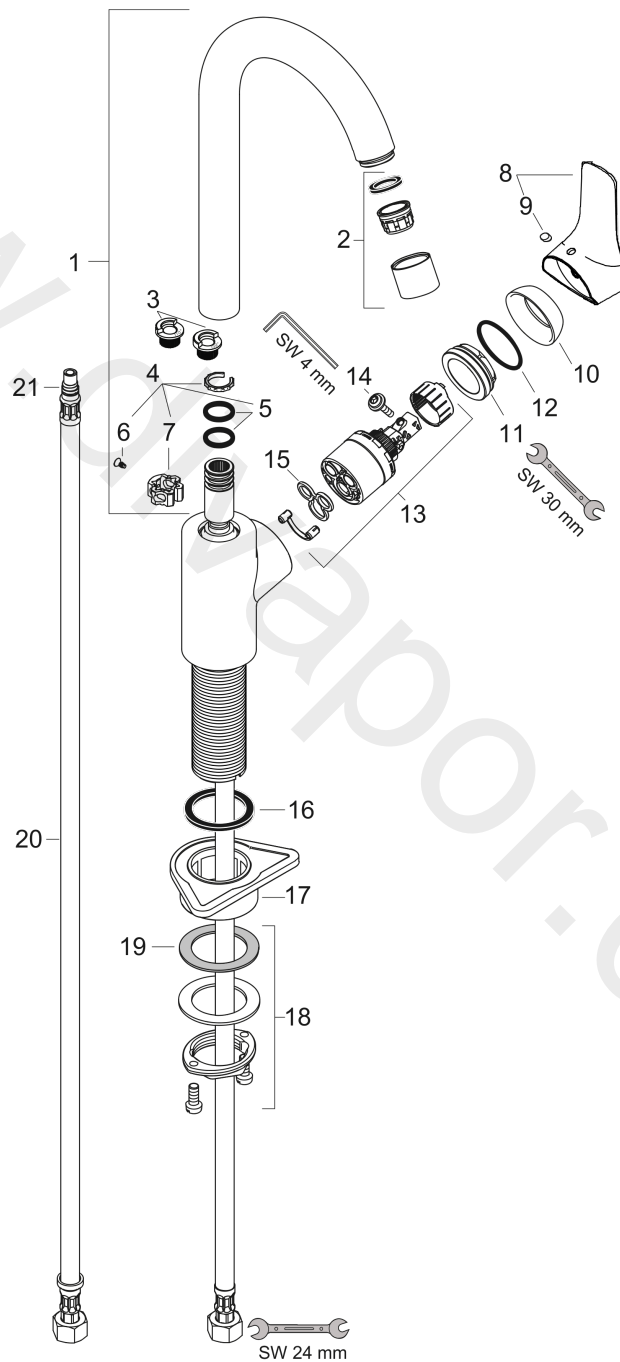

MySport

Single lever kitchen mixer L, 1jet

Finish: **Chrome** Article Number: **13831000**

Description

product features

- ComfortZone 260
- swivel range adjustable in 3 steps 110°, 150° or 360°
- normal spray
- connection dimension: DN15
- maximum flow rate at 3 bar: 12 l/min
- ceramic cartridge with Eco handle position for a reduced flowrate by up to 50%
- connection type: G 1/2 connections
- temperature limitation adjustable
- suitable for continuous flow water heaters

Technology

Product image

Scale drawing

Flowchart

MySport
Single lever kitchen mixer L, 1jet
 Finish: **Chrome** Article Number: **13831000**

Exploded Drawing

Year of production: >04/20

MySport

Single lever kitchen mixer L, 1jet

Finish: **Chrome** Article Number: **13831000**

Spare part list

Year of production: >04/20

Pos.	Description	Article Number	Price	PU
1	spout cpl.	92223000	£ 96,00	1
2	aerator M22x1 (15 l/min)	92368000	£ 25,00	1
3	set of locating rings (110° / 150°)	98486000	£ 16,10	1
4	sealing set	92646000	£ 20,50	1
5	O-Ring 14x2,5	98189000	£ 3,30	1
6	screw	97662000	£ 9,00	1
7	axialring	97558000	£ 3,30	1
8	handle	92718000	£ 79,00	1
9	screw cover	96338000	£ 3,30	1
10	flange	95498000	£ 9,00	1
11	nut	97209000	£ 16,10	1
12	O-Ring 32x2	98193000	£ 3,30	1
13	cartridge, assy	95730000	£ 43,00	1
14	locking screw for handle	95140000	£ 6,10	1
15	seal	95008000	£ 9,00	1
16	flat seal	98749000	£ 6,10	1
17	support	97523000	£ 6,10	1
18	fixing set (Ø 34)	95049000	£ 16,10	1
19	lever collar	97548000	£ 3,30	1
20	connection hose 600 mm M8x0,75 G3/8	96556000	£ 25,00	1
21	O-ring 7x1,5	98422000	£ 3,30	1
a	Grease	90920000	£ 16,10	1