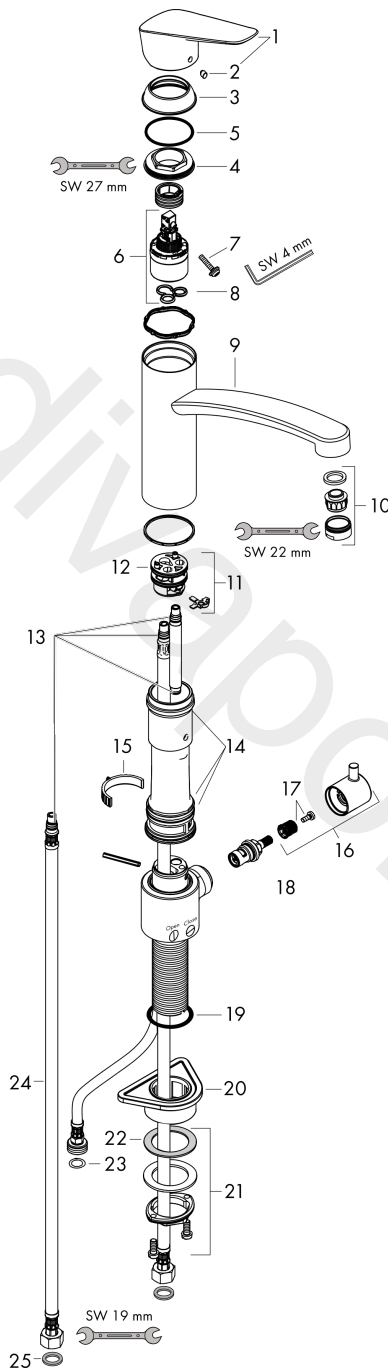

**MyCube**  
**Single lever kitchen mixer M, device shut-off valve, 1jet**  
 Surfaces: Article Number: **13819000**

**Exploded Drawing**

Year of production: **09/15 - 02/18**

**MyCube****Single lever kitchen mixer M, device shut-off valve, 1jet**Surfaces: Article Number: **13819000****Spare part list**Year of production: **09/15 - 02/18**

Pos.	Description	Article Number	Price	PU
1	handle	92465000	£ 64,00	1
2	screw cover	96338000	£ 3,30	1
3	flange	97995000	£ 20,50	1
4	nut	97996000	£ 35,00	1
5	O-ring 41x2	98212000	£ 3,30	1
6	cartridge, assy	95730000	£ 43,00	1
7	locking screw for handle	95140000	£ 6,10	1
8	seal	95008000	£ 9,00	1
9	spout cpl.	98349000	£ 110,00	1
10	aerator M24x1 (15 l/min)	92510000	£ 13,30	1
11	adapter for cartridge	98750000	£ 13,30	1
12	O-Ring 30x2	98186000	£ 3,30	1
13	O-ring 7x1,5	98422000	£ 3,30	1
14	locating ring	92211000	£ 9,00	1
15	sealing set	98702000	£ 9,00	1
16	handle	95629000	£ 43,00	1
17	handle fixing set	98932000	£ 16,10	1
18	shut off unit right closing	98817000	£ 35,00	1
19	O-Ring 36x2,5	98190000	£ 3,30	1
20	support	97523000	£ 6,10	1
21	fixing set (Ø 34)	95049000	£ 16,10	1
22	lever collar	97548000	£ 3,30	1
23	flat seal	97674000	£ 3,30	1
24	connection hose 900 mm M8x0,75 G3/8	98758000	£ 35,00	1
25	sealing set	95581000	£ 6,10	1