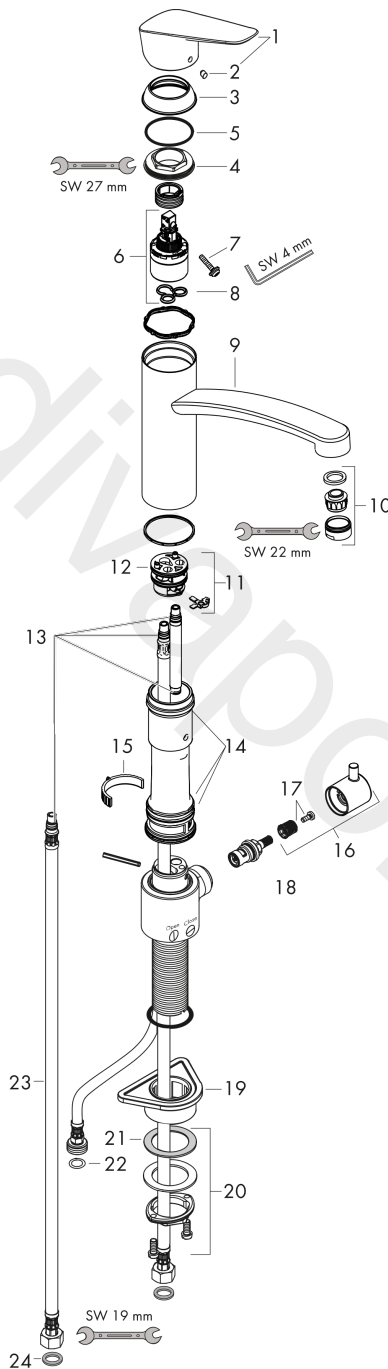

MyCube

Single lever kitchen mixer M, device shut-off valve, 1jet

Finish: **Chrome** Article Number: **13819000**

Description

product features

- ComfortZone 160
- swivel range 120°
- normal spray
- with integrated shut-off valve
- device connection DN20
- connection dimension: DN15
- maximum flow rate at 3 bar: 12 l/min
- ceramic cartridge with Eco handle position for a reduced flowrate by up to 50%
- connection type: G 3/8 connections
- temperature limitation adjustable
- suitable for continuous flow water heaters

MyCube**Single lever kitchen mixer M, device shut-off valve, 1jet**Finish: **Chrome** Article Number: **13819000****Spare part list**

Year of production: >03/18

| Pos. | Description | Article Number | Price | PU |
|------|-------------------------------------|----------------|----------|----|
| 1 | handle | 92465000 | £ 64,00 | 1 |
| 2 | screw cover | 96338000 | £ 3,30 | 1 |
| 3 | flange | 97995000 | £ 20,50 | 1 |
| 4 | nut | 97996000 | £ 35,00 | 1 |
| 5 | O-ring 41x2 | 98212000 | £ 3,30 | 1 |
| 6 | cartridge, assy | 95730000 | £ 43,00 | 1 |
| 7 | locking screw for handle | 95140000 | £ 6,10 | 1 |
| 8 | seal | 95008000 | £ 9,00 | 1 |
| 9 | spout cpl. | 98349000 | £ 110,00 | 1 |
| 10 | aerator M24x1 (15 l/min) | 92510000 | £ 13,30 | 1 |
| 11 | adapter for cartridge | 98750000 | £ 13,30 | 1 |
| 12 | O-Ring 30x2 | 98186000 | £ 3,30 | 1 |
| 13 | O-ring 7x1,5 | 98422000 | £ 3,30 | 1 |
| 14 | sealing set | 98702000 | £ 9,00 | 1 |
| 15 | locating ring | 92211000 | £ 9,00 | 1 |
| 16 | handle | 95629000 | £ 43,00 | 1 |
| 17 | handle fixing set | 98932000 | £ 16,10 | 1 |
| 18 | shut off unit right closing | 98817000 | £ 35,00 | 1 |
| 19 | support | 97523000 | £ 6,10 | 1 |
| 20 | fixing set (Ø 34) | 95049000 | £ 16,10 | 1 |
| 21 | lever collar | 97548000 | £ 3,30 | 1 |
| 22 | flat seal | 97674000 | £ 3,30 | 1 |
| 23 | connection hose 900 mm M8x0,75 G3/8 | 98758000 | £ 35,00 | 1 |
| 24 | sealing set | 95581000 | £ 6,10 | 1 |