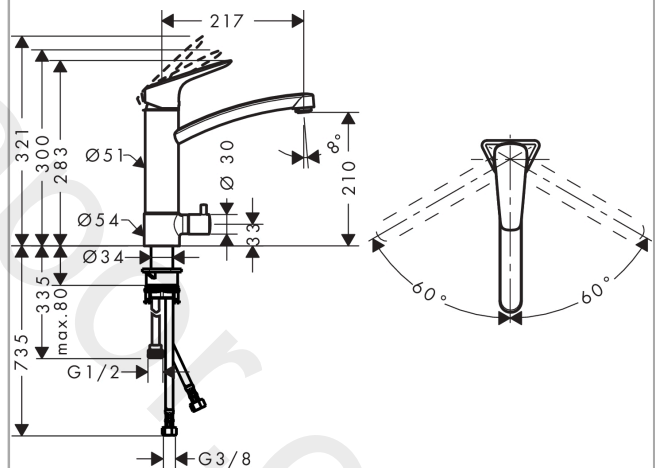

Scale drawing