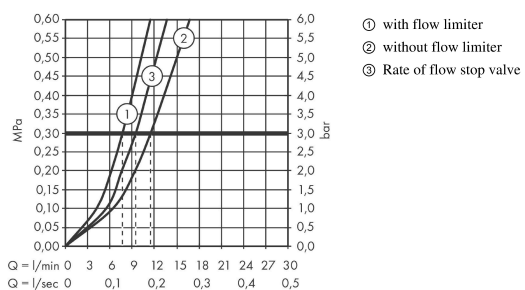

MyCube

Single lever kitchen mixer M, device shut-off valve, 1jet

Finish: **Chrome** Article Number: **13819000**

Description

product features

- ComfortZone 160
- swivel range 120°
- normal spray
- with integrated shut-off valve
- device connection DN20
- connection dimension: DN15
- maximum flow rate at 3 bar: 12 l/min
- ceramic cartridge with Eco handle position for a reduced flowrate by up to 50%
- connection type: G 3/8 connections
- temperature limitation adjustable
- suitable for continuous flow water heaters

Technology

Product image

Scale drawing

Flowchart

MyCube
Single lever kitchen mixer M, device shut-off valve, 1jet
 Finish: **Chrome** Article Number: **13819000**

Exploded Drawing

Year of production: >03/18