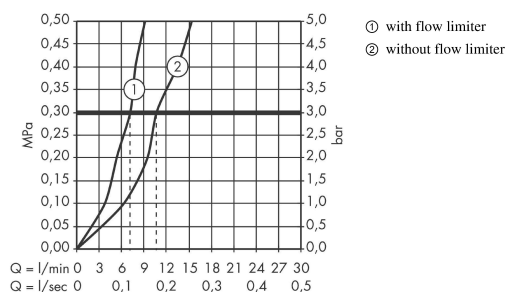

MyCube

Single lever kitchen mixer L, 1jet

Finish: **Chrome** Article Number: **13816000**

Description

product features

- ComfortZone 260
- swivel range adjustable in 3 steps 110°, 150° or 360°
- normal spray
- connection dimension: DN15
- maximum flow rate at 3 bar: 12 l/min
- ceramic cartridge with Eco handle position for a reduced flowrate by up to 50%
- connection type: G 3/8 connections
- temperature limitation adjustable
- suitable for continuous flow water heaters

Article Details

Price excl. VAT

184,17 £

Technology

Certificates / Sustainability

Product image

Scale drawing

Flowchart