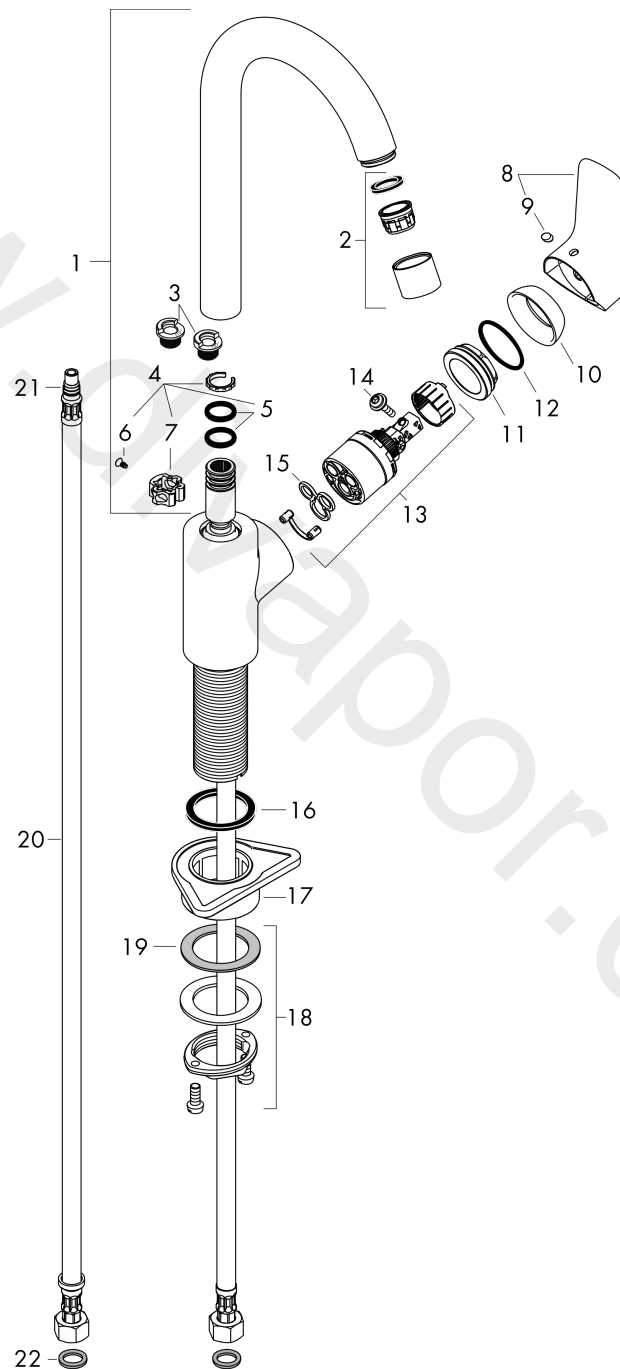

MyCube

Single lever kitchen mixer L, 1jet

Finish: **Chrome** Article Number: **13816000**

Description

product features

- ComfortZone 260
- swivel range adjustable in 3 steps 110°, 150° or 360°
- normal spray
- connection dimension: DN15
- maximum flow rate at 3 bar: 12 l/min
- ceramic cartridge with Eco handle position for a reduced flowrate by up to 50%
- connection type: G 3/8 connections
- temperature limitation adjustable
- suitable for continuous flow water heaters

Article Details

Price excl. VAT

184,17 £

Technology

Certificates / Sustainability

Product image

Scale drawing

Flowchart

MyCube
Single lever kitchen mixer L, 1jet
 Finish: **Chrome** Article Number: **13816000**

Exploded Drawing

Year of production: >01/16

MyCube

Single lever kitchen mixer L, 1jet

Finish: **Chrome** Article Number: **13816000**

Spare part list

Year of production: >01/16

Pos.	Description	Article Number	Price	PU
1	spout cpl.	92223000	£ 96,00	1
2	aerator M22x1 (15 l/min)	92368000	£ 25,00	1
3	set of locating rings (110° / 150°)	98486000	£ 16,10	1
4	sealing set	92646000	£ 20,50	1
5	O-Ring 14x2,5	98189000	£ 3,30	1
6	screw	97662000	£ 9,00	1
7	axialring	97558000	£ 3,30	1
8	handle	92224000	£ 51,00	1
9	screw cover	96338000	£ 3,30	1
10	flange	95498000	£ 9,00	1
11	nut	97209000	£ 16,10	1
12	O-Ring 32x2	98193000	£ 3,30	1
13	cartridge, assy	95730000	£ 43,00	1
14	locking screw for handle	95140000	£ 6,10	1
15	seal	95008000	£ 9,00	1
16	flat seal	98749000	£ 6,10	1
17	support	97523000	£ 6,10	1
18	fixing set (Ø 34)	95049000	£ 16,10	1
19	lever collar	97548000	£ 3,30	1
20	connection hose 600 mm M8x0,75 G3/8	96556000	£ 25,00	1
21	O-ring 7x1,5	98422000	£ 3,30	1
22	sealing set	95581000	£ 6,10	1