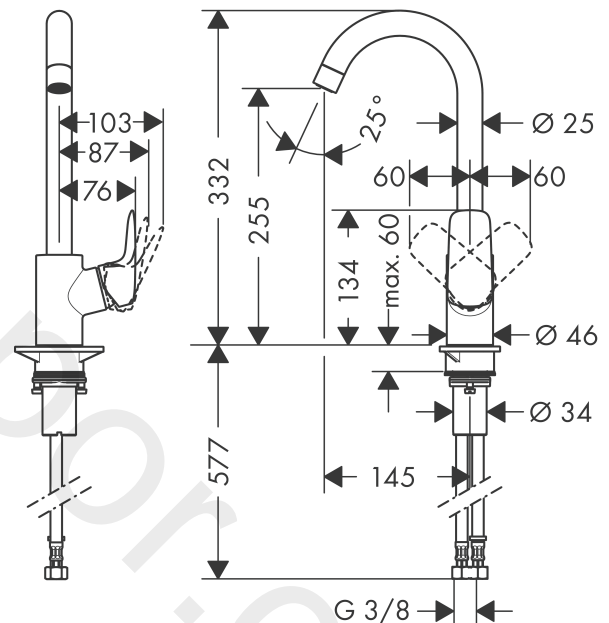

MyCube

Single lever kitchen mixer L, 1jet

Finish: **Chrome** Article Number: **13816000**

Description

product features

- ComfortZone 260
- swivel range adjustable in 3 steps 110°, 150° or 360°
- normal spray
- connection dimension: DN15
- maximum flow rate at 3 bar: 12 l/min
- ceramic cartridge with Eco handle position for a reduced flowrate by up to 50%
- connection type: G 3/8 connections
- temperature limitation adjustable
- suitable for continuous flow water heaters

Article Details

Price excl. VAT

184,17 £

Technology

Certificates / Sustainability

Product image

Scale drawing

Flowchart

MyCube
Single lever kitchen mixer L, 1jet
 Finish: **Chrome** Article Number: **13816000**

Exploded Drawing

Year of production: >01/16

MyCube

Single lever kitchen mixer L, 1jet

Finish: **Chrome** Article Number: **13816000**

Spare part list

Year of production: >01/16

Pos.	Description	Article Number	Price	PU
1	spout cpl.	92223000	£ 96,00	1
2	aerator M22x1 (15 l/min)	92368000	£ 25,00	1
3	set of locating rings (110° / 150°)	98486000	£ 16,10	1
4	sealing set	92646000	£ 20,50	1
5	O-Ring 14x2,5	98189000	£ 3,30	1
6	screw	97662000	£ 9,00	1
7	axialring	97558000	£ 3,30	1
8	handle	92224000	£ 51,00	1
9	screw cover	96338000	£ 3,30	1
10	flange	95498000	£ 9,00	1
11	nut	97209000	£ 16,10	1
12	O-Ring 32x2	98193000	£ 3,30	1
13	cartridge, assy	95730000	£ 43,00	1
14	locking screw for handle	95140000	£ 6,10	1
15	seal	95008000	£ 9,00	1
16	flat seal	98749000	£ 6,10	1
17	support	97523000	£ 6,10	1
18	fixing set (Ø 34)	95049000	£ 16,10	1
19	lever collar	97548000	£ 3,30	1
20	connection hose 600 mm M8x0,75 G3/8	96556000	£ 25,00	1
21	O-ring 7x1,5	98422000	£ 3,30	1
22	sealing set	95581000	£ 6,10	1