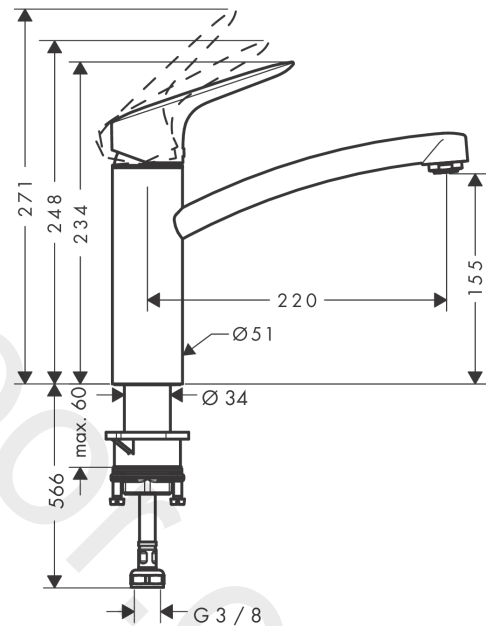

MyCube

Single lever kitchen mixer M, 1jet

Finish: **Stainless Steel Finish** Article Number: **13815800**

Description

product features

- ComfortZone 160
- swivel range 150°
- normal spray
- connection dimension: DN15
- maximum flow rate at 3 bar: 12 l/min
- ceramic cartridge with Eco handle position for a reduced flowrate by up to 50%
- connection type: G 3/8 connections
- temperature limitation adjustable
- suitable for continuous flow water heaters

Technology

Product image

Scale drawing

MyCube
Single lever kitchen mixer M, 1jet
 Finish: **Stainless Steel Finish** Article Number: **13815800**

Exploded Drawing

Year of production: >10/15

MyCube

Single lever kitchen mixer M, 1jet

Finish: **Stainless Steel Finish** Article Number: **13815800**

Spare part list

Year of production: >10/15

Pos.	Description	Article Number	Price	PU
1	handle	92465800	£ 96,00	1
2	screw cover	96338000	£ 3,30	1
3	flange	97995800	£ 35,00	1
4	nut	97996000	£ 35,00	1
5	O-ring 41x2	98212000	£ 3,30	1
6	cartridge, assy	95730000	£ 43,00	1
7	locking screw for handle	95140000	£ 6,10	1
8	seal	95008000	£ 9,00	1
9	spout cpl.	98349800	£ 173,00	1
10	aerator M24x1 (15 l/min)	13913000	£ 14,00	1
11	adapter for cartridge	98750000	£ 13,30	1
12	O-Ring 30x2	98186000	£ 3,30	1
13	sealing set	98702000	£ 9,00	1
14	O-Ring 36x2,5	98190000	£ 3,30	1
15	support	97523000	£ 6,10	1
16	fixing set (Ø 34)	95049000	£ 16,10	1
17	lever collar	97548000	£ 3,30	1
18	connection hose 600 mm M8x0,75 G3/8	96556000	£ 25,00	1
19	O-ring 7x1,5	98422000	£ 3,30	1
20	sealing set	95581000	£ 6,10	1