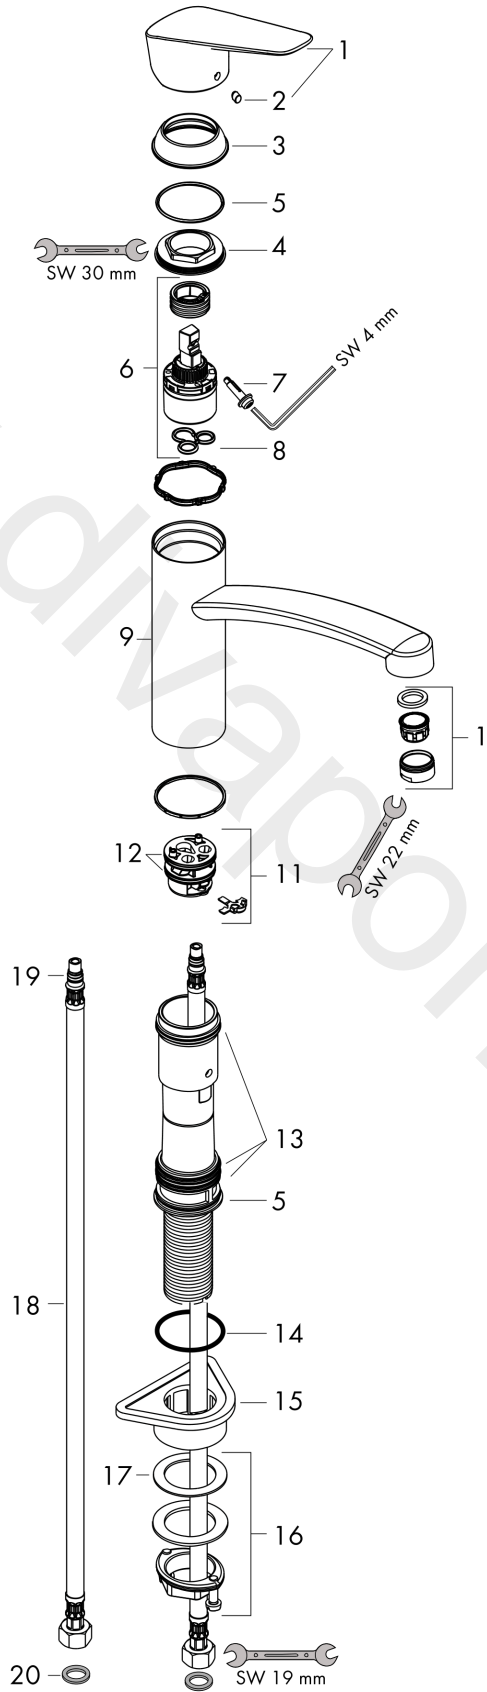

MyCube

Single lever kitchen mixer M, 1jet

Finish: **Stainless Steel Finish** Article Number: **13815800**

Description

product features

- ComfortZone 160
- swivel range 150°
- normal spray
- connection dimension: DN15
- maximum flow rate at 3 bar: 12 l/min
- ceramic cartridge with Eco handle position for a reduced flowrate by up to 50%
- connection type: G 3/8 connections
- temperature limitation adjustable
- suitable for continuous flow water heaters

Technology

Product image

Scale drawing

MyCube
Single lever kitchen mixer M, 1jet
 Finish: **Stainless Steel Finish** Article Number: **13815800**

Exploded Drawing

Year of production: >10/15

MyCube

Single lever kitchen mixer M, 1jet

Finish: **Stainless Steel Finish** Article Number: **13815800**

Spare part list

Year of production: >10/15

Pos.	Description	Article Number	Price	PU
1	handle	92465800	£ 96,00	1
2	screw cover	96338000	£ 3,30	1
3	flange	97995800	£ 35,00	1
4	nut	97996000	£ 35,00	1
5	O-ring 41x2	98212000	£ 3,30	1
6	cartridge, assy	95730000	£ 43,00	1
7	locking screw for handle	95140000	£ 6,10	1
8	seal	95008000	£ 9,00	1
9	spout cpl.	98349800	£ 173,00	1
10	aerator M24x1 (15 l/min)	13913000	£ 14,00	1
11	adapter for cartridge	98750000	£ 13,30	1
12	O-Ring 30x2	98186000	£ 3,30	1
13	sealing set	98702000	£ 9,00	1
14	O-Ring 36x2,5	98190000	£ 3,30	1
15	support	97523000	£ 6,10	1
16	fixing set (Ø 34)	95049000	£ 16,10	1
17	lever collar	97548000	£ 3,30	1
18	connection hose 600 mm M8x0,75 G3/8	96556000	£ 25,00	1
19	O-ring 7x1,5	98422000	£ 3,30	1
20	sealing set	95581000	£ 6,10	1