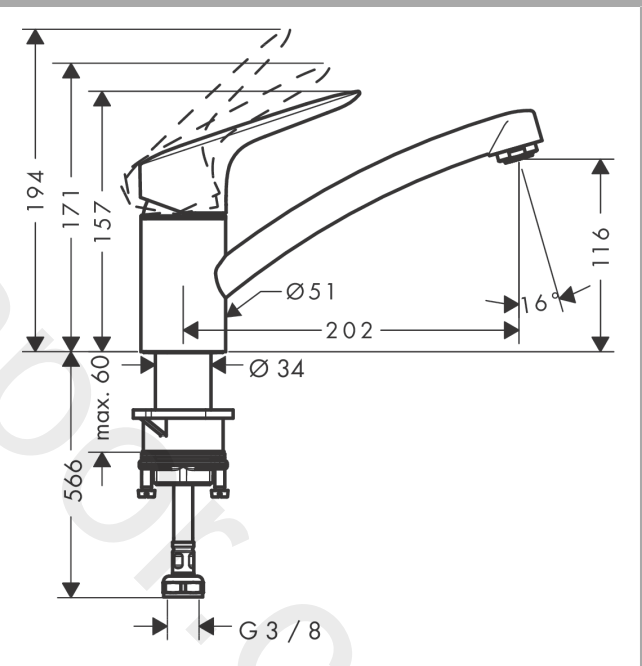

MyCube

Single lever kitchen mixer S, 1jet

Finish: **Stainless Steel Finish** Article Number: **13814800**

Description

product features

- ComfortZone 120
- swivel range 360°
- normal spray
- connection dimension: DN15
- maximum flow rate at 3 bar: 12 l/min
- ceramic cartridge with Eco handle position for a reduced flowrate by up to 50%
- connection type: G 3/8 connections
- temperature limitation adjustable
- suitable for continuous flow water heaters

Technology

Product image

Scale drawing

MyCube
Single lever kitchen mixer S, 1jet
 Finish: **Stainless Steel Finish** Article Number: **13814800**

Exploded Drawing

Year of production: >01/16

MyCube

Single lever kitchen mixer S, 1jet

Finish: **Stainless Steel Finish** Article Number: **13814800**

Spare part list

Year of production: >01/16

| Pos. | Description | Article Number | Price | PU |
|------|-------------------------------------|----------------|---------|----|
| 1 | handle | 92465800 | £ 96,00 | 1 |
| 2 | screw cover | 96338000 | £ 3,30 | 1 |
| 3 | flange | 97995800 | £ 35,00 | 1 |
| 4 | nut | 97996000 | £ 35,00 | 1 |
| 5 | O-ring 41x2 | 98212000 | £ 3,30 | 1 |
| 6 | cartridge, assy | 95730000 | £ 43,00 | 1 |
| 7 | locking screw for handle | 95140000 | £ 6,10 | 1 |
| 8 | seal | 95008000 | £ 9,00 | 1 |
| 9 | aerator M24x1 (15 l/min) | 13913000 | £ 14,00 | 1 |
| 10 | adapter for cartridge | 98750000 | £ 13,30 | 1 |
| 11 | O-Ring 30x2 | 98186000 | £ 3,30 | 1 |
| 12 | sealing set | 98702000 | £ 9,00 | 1 |
| 13 | O-Ring 36x2,5 | 98190000 | £ 3,30 | 1 |
| 14 | support | 97523000 | £ 6,10 | 1 |
| 15 | fixing set (Ø 34) | 95049000 | £ 16,10 | 1 |
| 16 | lever collar | 97548000 | £ 3,30 | 1 |
| 17 | connection hose 600 mm M8x0,75 G3/8 | 96556000 | £ 25,00 | 1 |
| 18 | O-ring 7x1,5 | 98422000 | £ 3,30 | 1 |
| 19 | sealing set | 95581000 | £ 6,10 | 1 |