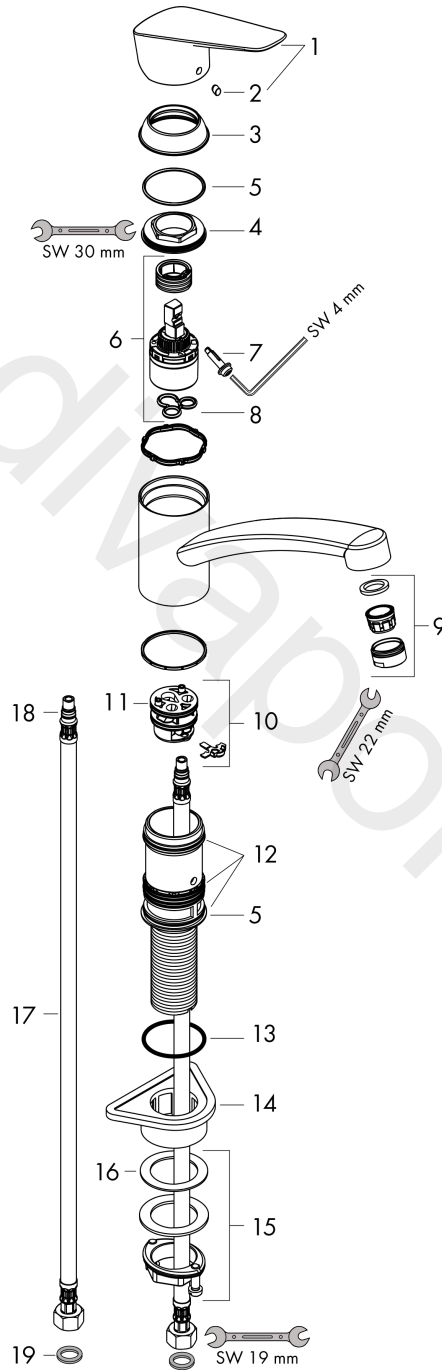

MyCube

Single lever kitchen mixer S, 1jet

Finish: **Stainless Steel Finish** Article Number: **13814800**

Description

product features

- ComfortZone 120
- swivel range 360°
- normal spray
- connection dimension: DN15
- maximum flow rate at 3 bar: 12 l/min
- ceramic cartridge with Eco handle position for a reduced flowrate by up to 50%
- connection type: G 3/8 connections
- temperature limitation adjustable
- suitable for continuous flow water heaters

Technology

Product image

Scale drawing

MyCube
Single lever kitchen mixer S, 1jet
 Finish: **Stainless Steel Finish** Article Number: **13814800**

Exploded Drawing

Year of production: >01/16

MyCube

Single lever kitchen mixer S, 1jet

Finish: **Stainless Steel Finish** Article Number: **13814800**

Spare part list

Year of production: >01/16

| Pos. | Description | Article Number | Price | PU |
|------|-------------------------------------|----------------|---------|----|
| 1 | handle | 92465800 | £ 96,00 | 1 |
| 2 | screw cover | 96338000 | £ 3,30 | 1 |
| 3 | flange | 97995800 | £ 35,00 | 1 |
| 4 | nut | 97996000 | £ 35,00 | 1 |
| 5 | O-ring 41x2 | 98212000 | £ 3,30 | 1 |
| 6 | cartridge, assy | 95730000 | £ 43,00 | 1 |
| 7 | locking screw for handle | 95140000 | £ 6,10 | 1 |
| 8 | seal | 95008000 | £ 9,00 | 1 |
| 9 | aerator M24x1 (15 l/min) | 13913000 | £ 14,00 | 1 |
| 10 | adapter for cartridge | 98750000 | £ 13,30 | 1 |
| 11 | O-Ring 30x2 | 98186000 | £ 3,30 | 1 |
| 12 | sealing set | 98702000 | £ 9,00 | 1 |
| 13 | O-Ring 36x2,5 | 98190000 | £ 3,30 | 1 |
| 14 | support | 97523000 | £ 6,10 | 1 |
| 15 | fixing set (Ø 34) | 95049000 | £ 16,10 | 1 |
| 16 | lever collar | 97548000 | £ 3,30 | 1 |
| 17 | connection hose 600 mm M8x0,75 G3/8 | 96556000 | £ 25,00 | 1 |
| 18 | O-ring 7x1,5 | 98422000 | £ 3,30 | 1 |
| 19 | sealing set | 95581000 | £ 6,10 | 1 |