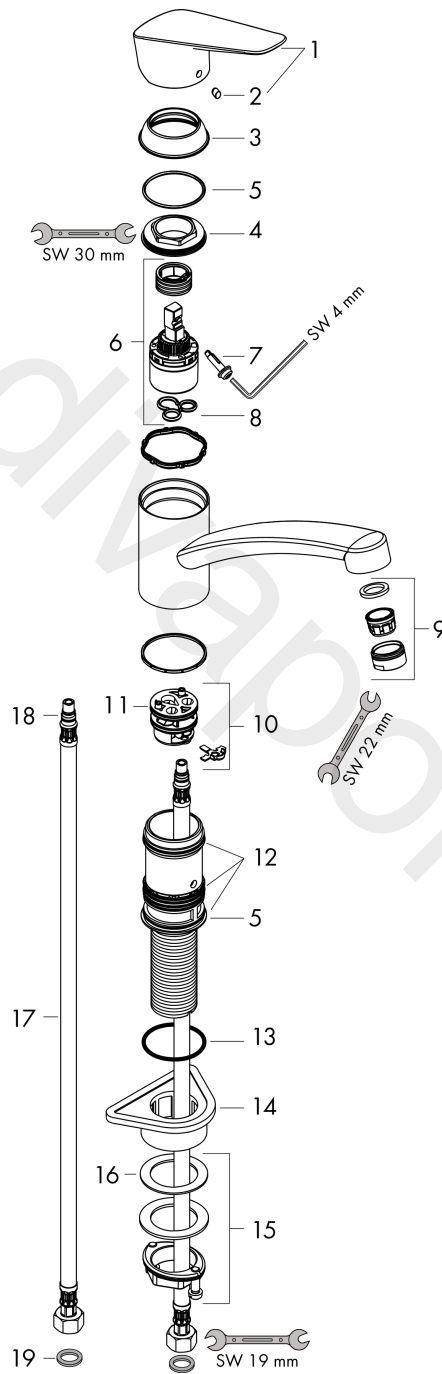

##### product features

- ComfortZone 120
- swivel range 360°
- normal spray
- connection dimension: DN15
- maximum flow rate at 3 bar: 12 l/min
- ceramic cartridge with Eco handle position for a reduced flowrate by up to 50%
- connection type: G 3/8 connections
- temperature limitation adjustable
- suitable for continuous flow water heaters

#### Product image

#### Scale drawing

**MyCube**  
**Single lever kitchen mixer S, 1jet**  
 Finish: **Chrome** Article Number: **13814000**

**Exploded Drawing**

Year of production: >01/16

### Spare part list

Year of production: >01/16

Pos.	Description	Article Number	Price	PU
1	handle	92465000	£ 64,00	1
2	screw cover	96338000	£ 3,30	1
3	flange	97995000	£ 20,50	1
4	nut	97996000	£ 35,00	1
5	O-ring 41x2	98212000	£ 3,30	1
6	cartridge, assy	95730000	£ 43,00	1
7	locking screw for handle	95140000	£ 6,10	1
8	seal	95008000	£ 9,00	1
9	aerator M24x1 (15 l/min)	13913000	£ 14,00	1
10	adapter for cartridge	98750000	£ 13,30	1
11	O-Ring 30x2	98186000	£ 3,30	1
12	sealing set	98702000	£ 9,00	1
13	O-Ring 36x2,5	98190000	£ 3,30	1
14	support	97523000	£ 6,10	1
15	fixing set (Ø 34)	95049000	£ 16,10	1
16	lever collar	97548000	£ 3,30	1
17	connection hose 600 mm M8x0,75 G3/8	96556000	£ 25,00	1
18	O-ring 7x1,5	98422000	£ 3,30	1
19	sealing set	95581000	£ 6,10	1