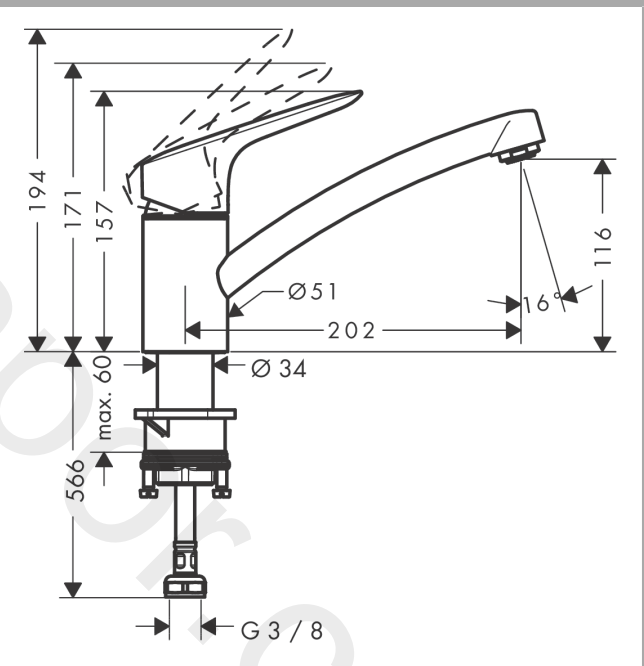

Scale drawing