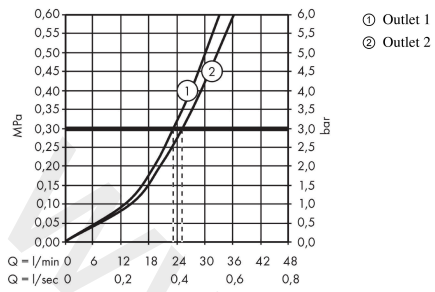

Picta 2016
Thermostat for concealed installation for 2 functions
Finish: **Chrome** Article Number: **13755000**

Flowchart