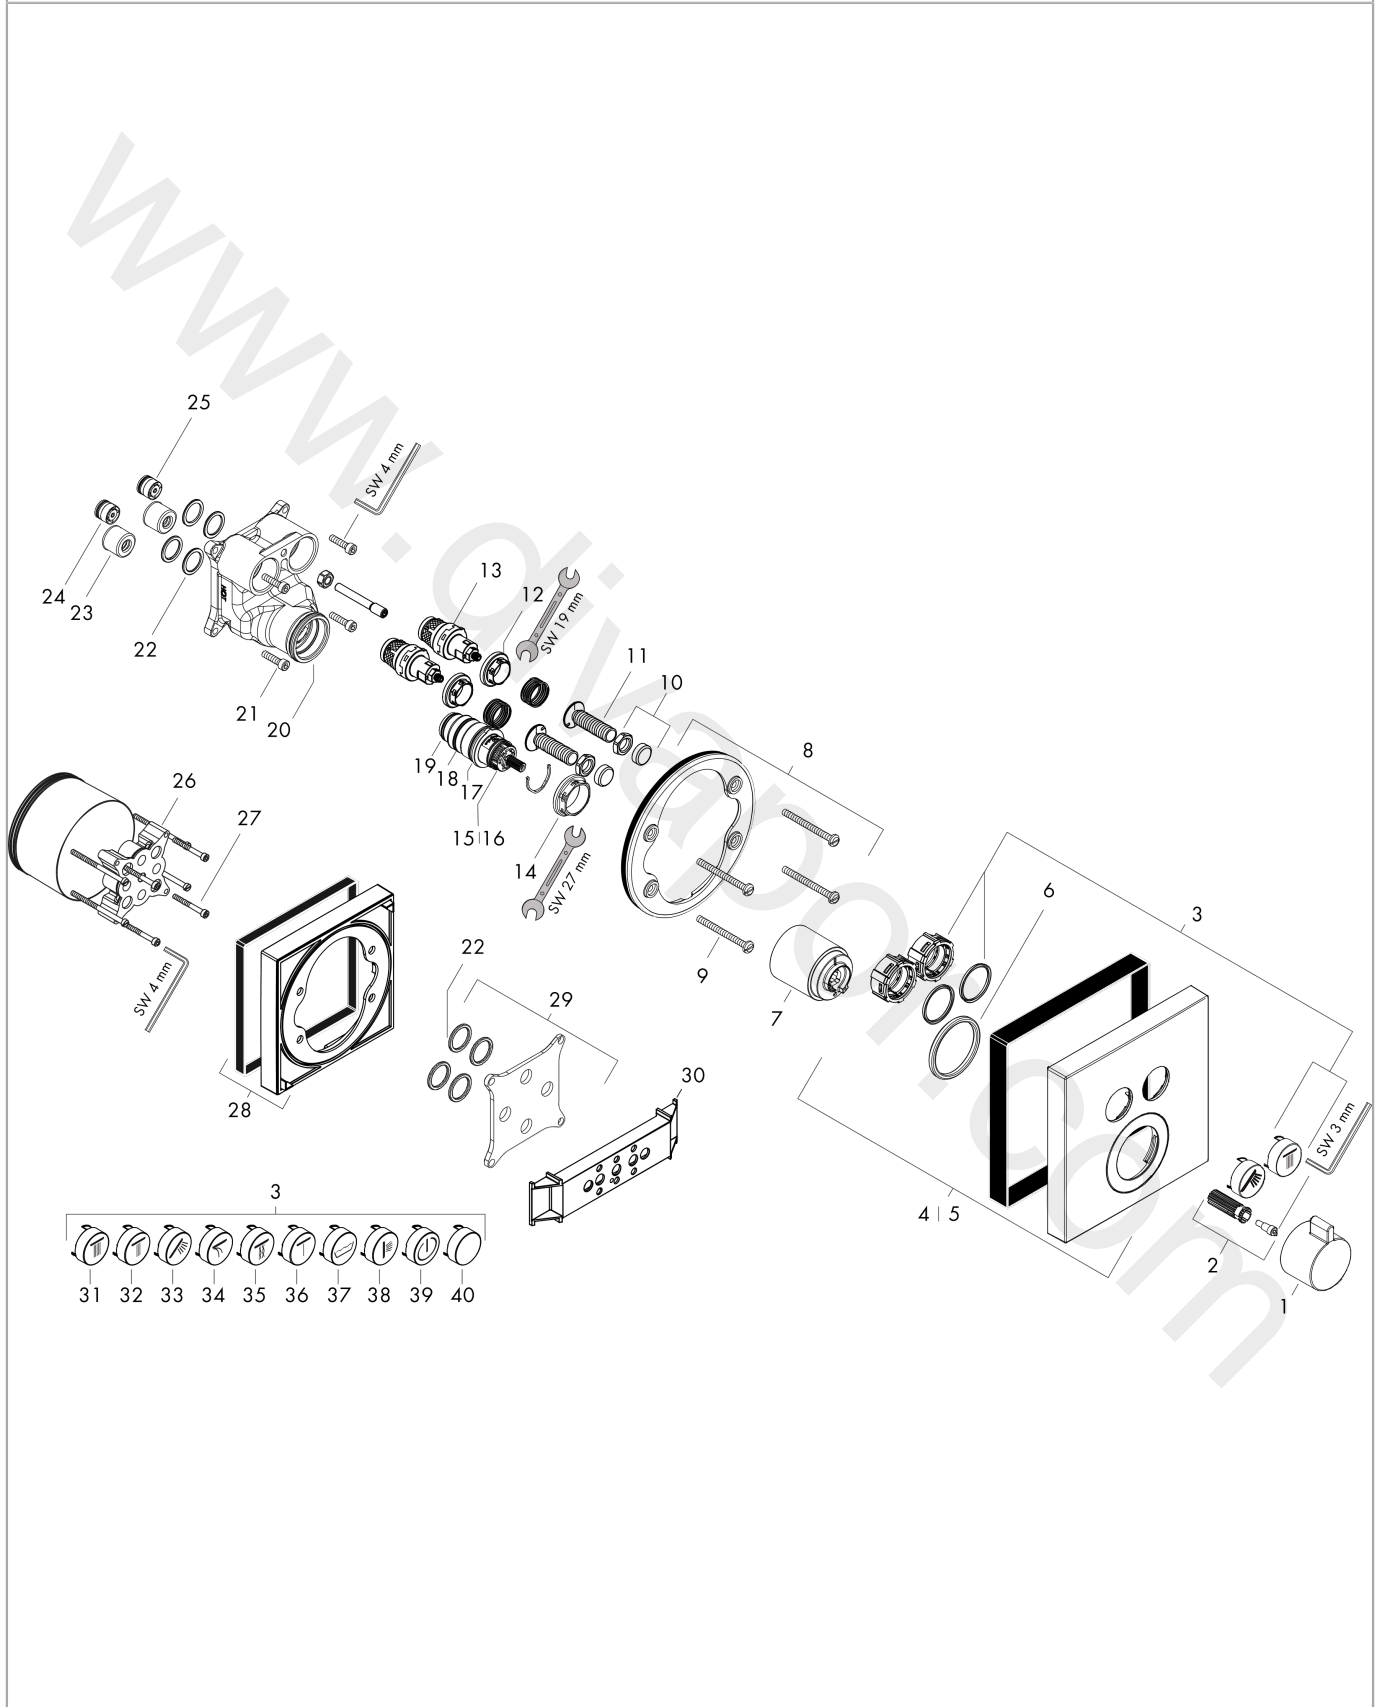

Exploded Drawing

Year of production: >07/18

Picta 2016

Thermostat for concealed installation for 2 functions

Finish: **Chrome** Article Number: **13755000**

Spare part list

Year of production: >07/18

Pos.	Description	Article Number	Price	PU
1	handle for thermostat	92215000	£ 64,00	1
2	handle fixing set	95843000	£ 9,00	1
3	set of symbols	92218000	£ 79,00	1
4	escutcheon 155 / 155 mm	92217000	£ 110,00	1
5	escutcheon for exchanged connections	92393000	£ 96,00	1
6	O-ring 44x4	98471000	£ 9,00	1
7	sleeve	92216000	£ 35,00	1
8	holder for escutcheon	98793000	£ 43,00	1
9	set of fixing screws	96454000	£ 9,00	1
10	nut and flange	92696000	£ 16,10	1
11	Select-adapter	92219000	£ 6,10	1
12	nut	98368000	£ 13,30	1
13	shut off unit	95758000	£ 110,00	1
14	nut	98913000	£ 20,50	1
15	thermostat cartridge	98282000	£ 110,00	1
16	cartridge for exchanged connections	92373000	£ 275,00	1
17	O-ring 25x2,5	92146000	£ 9,00	1
18	O-ring 25x1,5	98146000	£ 3,30	1
19	O-ring 20x1,5	98197000	£ 3,30	1
20	O-ring 36x2	98156000	£ 3,30	1
21	set of screws	96525000	£ 9,00	1
22	O-ring 16x2	98133000	£ 3,30	1
23	noise reduction	94073000	£ 25,00	1
24	non return valve (pressure-resistant up to 2 MPa)	92594000	£ 16,10	1
25	non return valve	97980000	£ 16,10	1
26	extension 25 mm	13595000	£ 75,00	1
27	set of fixing screws	97747000	£ 3,30	1
28	extension 22 mm	13593000	£ 79,00	1
29	compensation set 1°	95521000	£ 173,00	1
30	fit-up aid	92540000	£ 14,10	1
31	symbol head shower Rain large	93571880	£ 9,00	1
32	symbol head shower Rain small	93572880	£ 9,00	1
33	symbol handshower	93573880	£ 9,00	1
34	symbol Flood jet	93574880	£ 9,00	1
35	symbol Whirl	93575880	£ 9,00	1
36	symbol Mono	93576880	£ 9,00	1
37	symbol tub	93577880	£ 9,00	1
38	symbol body shower	93578880	£ 9,00	1
39	symbol ON/OFF	93579880	£ 9,00	1
40	pushbutton	93955880	£ 20,50	1
41	Select-adapter	94806000	-	1