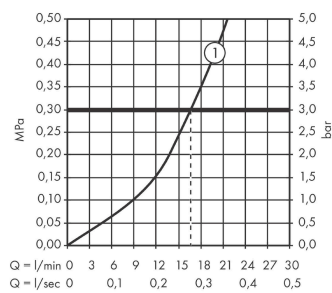

Flowchart

Shower outlet with 1B-resistance