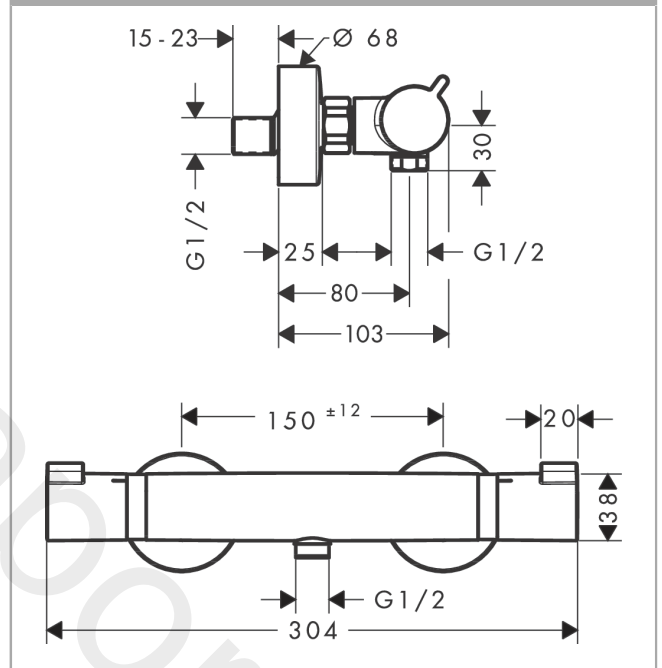

Picta 2016

Shower thermostat Comfort for exposed installation

Finish: **Chrome** Article Number: **13715000**

Description

product features

- 2 functions
- thermostat cartridge, shut-off/ diverter valve
- maximum flow rate at 3 bar: 26 l/min
- Safety stop at 40 °C
- temperature limitation adjustable
- connection type: basic set

Product image

Scale drawing

Flowchart

Shower outlet with 1B-resistance

Picta 2016

Shower thermostat Comfort for exposed installation

Finish: **Chrome** Article Number: **13715000**

Exploded Drawing

Year of production: >07/18

Picta 2016**Shower thermostat Comfort for exposed installation**Finish: **Chrome** Article Number: **13715000****Spare part list**

Year of production: >07/18

Pos.	Description	Article Number	Price	PU
1	handle	95836000	-	1
2	pushbutton	92848000	-	1
3	handle fixing set	95843000	-	1
4	safety set	95839000	-	1
5	nut	98913000	-	1
6	O-ring 26x1,5	98390000	-	1
7	thermostat cartridge	98282000	-	1
8	cartridge for exchanged connections	92373000	-	1
9	connecting thread	95392000	-	1
10	O-ring 14x2	98129000	-	1
11	safety set	95841000	-	1
12	shut off unit	94149000	-	1
13	set of unions	94285000	-	1
14	set of nuts	96157000	-	1
15	non return valve (pressure-resistant up to 2 MPa)	93136000	-	1
16	non return valve	96737000	-	1
17	O-ring 17x1,5	98137000	-	1
18	filter packing	96922000	-	1
19	escutcheon Ø 68 mm	96467000	-	1
20	noise reduction	96429000	-	1
21	set of S-unions (±12 mm)	94140000	-	1