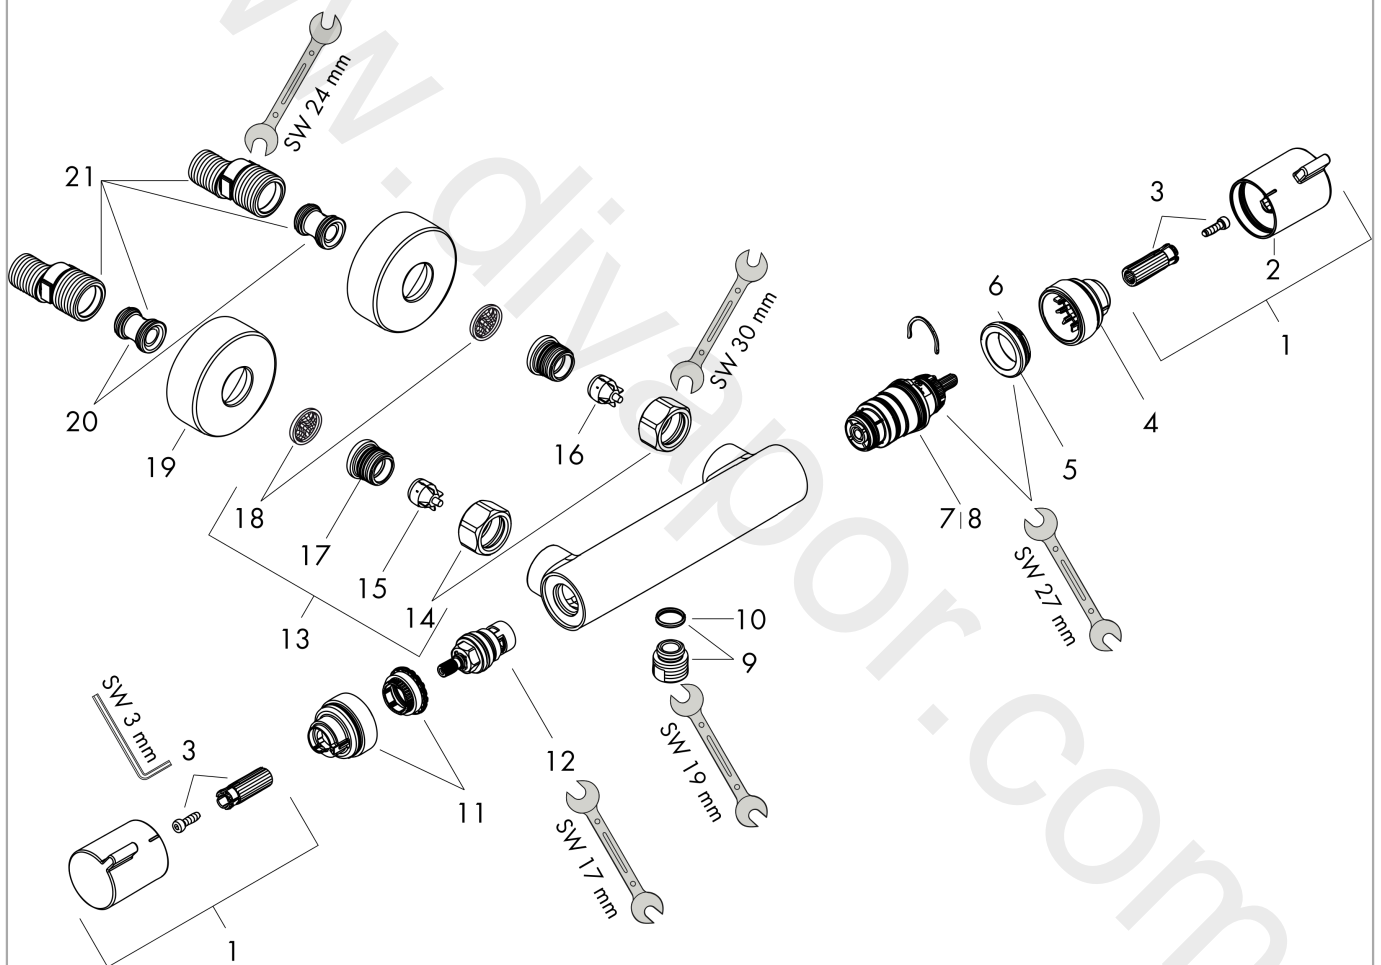

Picta 2016

Shower thermostat Comfort for exposed installation

Finish: **Chrome** Article Number: **13715000**

Description

product features

- 2 functions
- thermostat cartridge, shut-off/ diverter valve
- maximum flow rate at 3 bar: 26 l/min
- Safety stop at 40 °C
- temperature limitation adjustable
- connection type: basic set

Product image

Scale drawing

Flowchart

Shower outlet with 1B-resistance

Picta 2016

Shower thermostat Comfort for exposed installation

Finish: **Chrome** Article Number: **13715000**

Exploded Drawing

Year of production: >07/18

Picta 2016**Shower thermostat Comfort for exposed installation**Finish: **Chrome** Article Number: **13715000****Spare part list**

Year of production: >07/18

Pos.	Description	Article Number	Price	PU
1	handle	95836000	-	1
2	pushbutton	92848000	-	1
3	handle fixing set	95843000	-	1
4	safety set	95839000	-	1
5	nut	98913000	-	1
6	O-ring 26x1,5	98390000	-	1
7	thermostat cartridge	98282000	-	1
8	cartridge for exchanged connections	92373000	-	1
9	connecting thread	95392000	-	1
10	O-ring 14x2	98129000	-	1
11	safety set	95841000	-	1
12	shut off unit	94149000	-	1
13	set of unions	94285000	-	1
14	set of nuts	96157000	-	1
15	non return valve (pressure-resistant up to 2 MPa)	93136000	-	1
16	non return valve	96737000	-	1
17	O-ring 17x1,5	98137000	-	1
18	filter packing	96922000	-	1
19	escutcheon Ø 68 mm	96467000	-	1
20	noise reduction	96429000	-	1
21	set of S-unions (±12 mm)	94140000	-	1