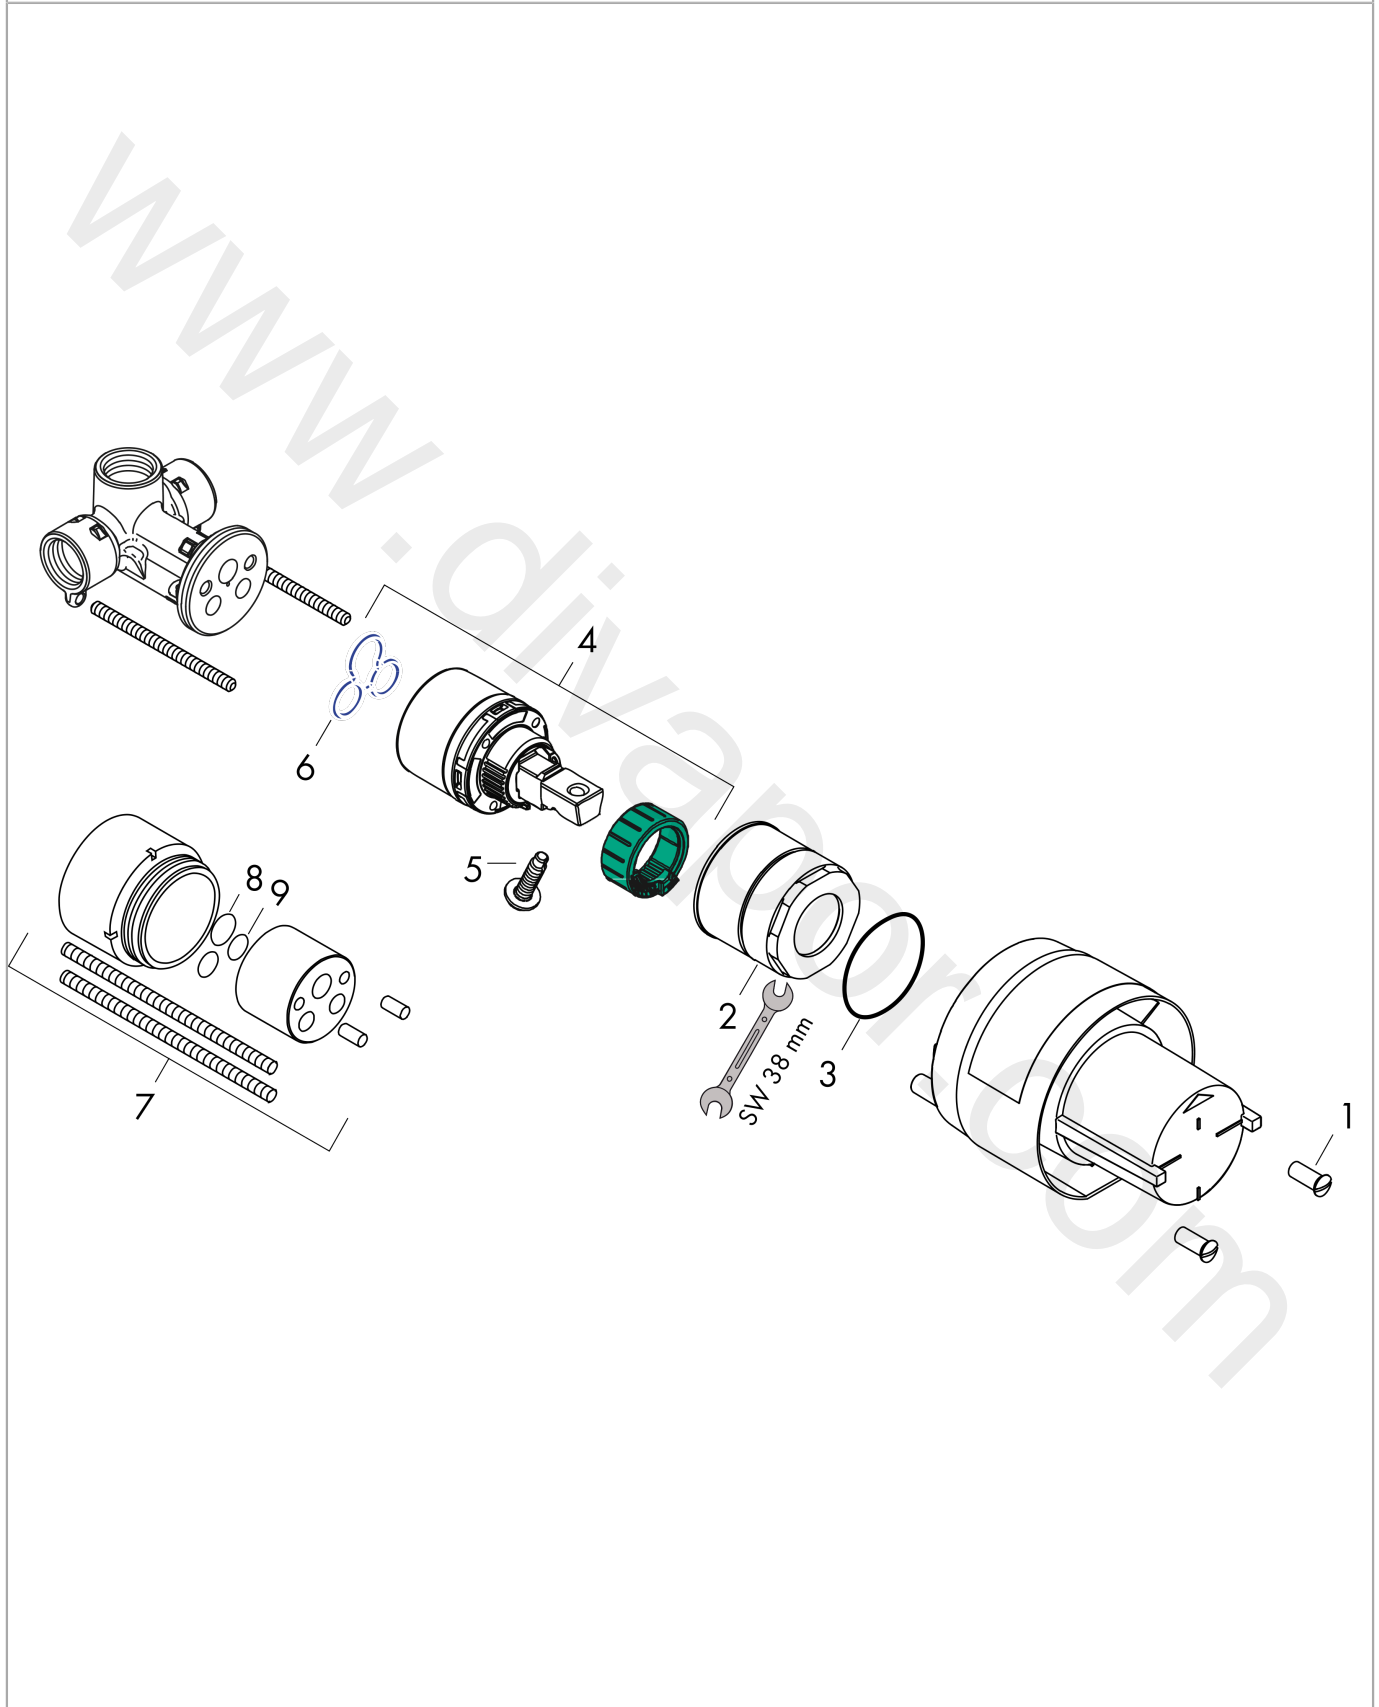

Basic set for single lever shower mixer for concealed installation

Surfaces: Article Number: 13620187

Exploded Drawing

Year of production: 11/17 - 06/22

Basic set for single lever shower mixer for concealed installationSurfaces: Article Number: **13620187****Spare part list**Year of production: **11/17 - 06/22**

Pos.	Description	Article Number	Price	PU
1	hollow screw	96065000	£ 6,10	1
2	nut	95007000	£ 51,00	1
3	O-ring 43x1,5	98148000	£ 3,30	1
4	cartridge, assy	92730000	£ 35,00	1
5	locking screw for handle	95140000	£ 6,10	1
6	seal	95008000	£ 9,00	1
7	extension set 28 mm shower mixer	32698000	£ 137,00	1
8	O-ring 12x1,5	98430000	£ 3,30	1
9	O-ring 10x1,5	98123000	£ 3,30	1