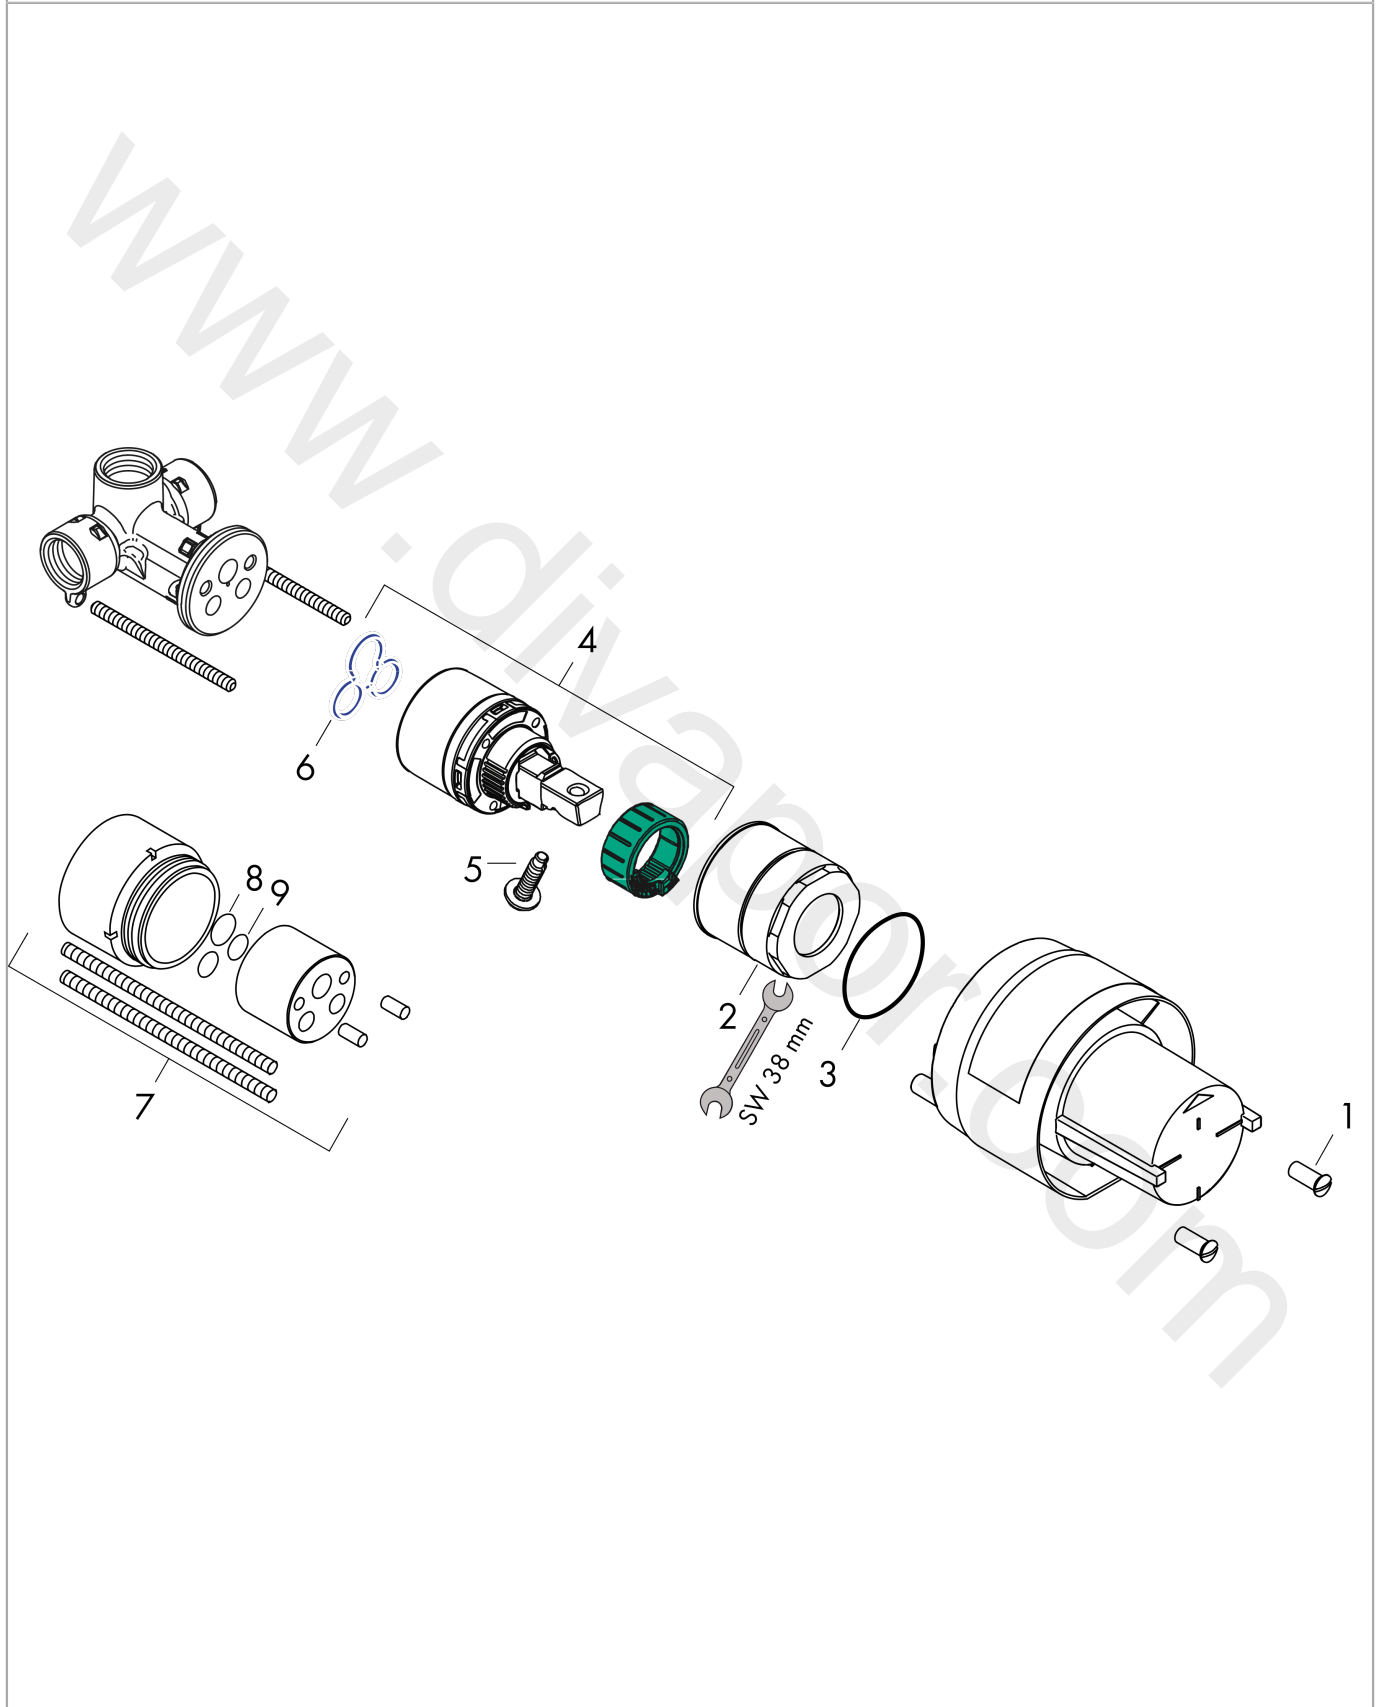

#### product features

- connection dimension: DN15
- ceramic cartridge
- temperature limitation adjustable
- minimum mounting depth: 55 mm
- maximum mounting depth: 83 mm

### Scale drawing

### Flowchart

**Basic set for single lever shower mixer for concealed installation**  
 Finish: n.a. Article Number: 13620180

**Exploded Drawing**

Year of production: >06/18

**Basic set for single lever shower mixer for concealed installation**Finish: n.a. Article Number: **13620180****Spare part list**

Year of production: &gt;06/18

Pos.	Description	Article Number	Price	PU
1	hollow screw	96065000	£ 6,10	1
2	nut	95007000	£ 51,00	1
3	O-ring 43x1,5	98148000	£ 3,30	1
4	cartridge, assy	92730000	£ 35,00	1
5	locking screw for handle	95140000	£ 6,10	1
6	seal	95008000	£ 9,00	1
7	extension set 28 mm shower mixer	32698000	£ 137,00	1
8	O-ring 12x1,5	98430000	£ 3,30	1
9	O-ring 10x1,5	98123000	£ 3,30	1