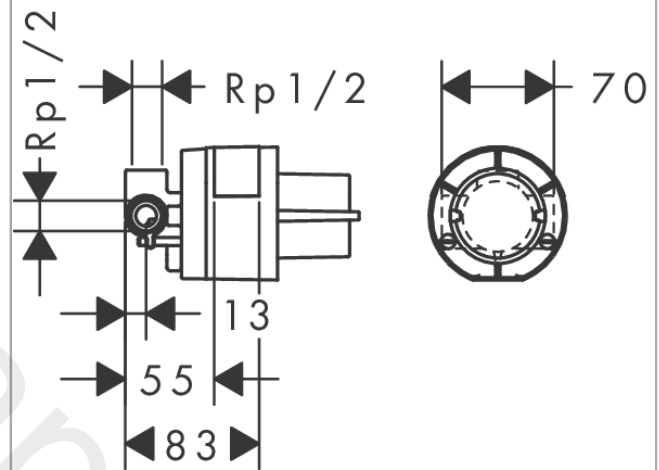

Basic set for single lever shower mixer for concealed installation

Finish: n.a. Article Number: **13620180**

Description

product features

- connection dimension: DN15
- ceramic cartridge
- temperature limitation adjustable
- minimum mounting depth: 55 mm
- maximum mounting depth: 83 mm

Article Details

Price excl. VAT

149,17 £

Certificates / Sustainability

Product image

Scale drawing