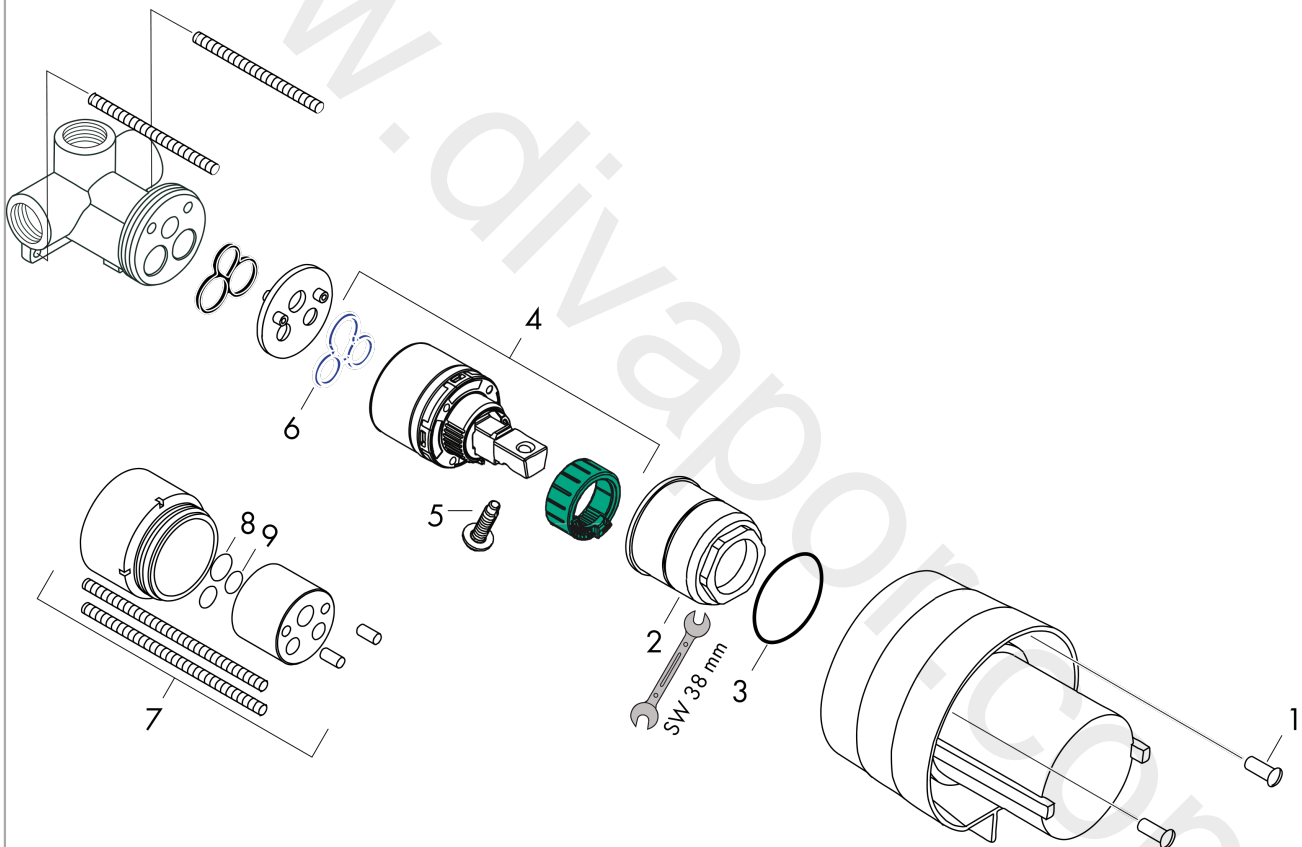

Basic set for single lever shower mixer for concealed installation

Surfaces: Article Number: 13620180

Exploded Drawing

Year of production: 06/09 - 05/18

Basic set for single lever shower mixer for concealed installationSurfaces: Article Number: **13620180****Spare part list**Year of production: **06/09 - 05/18**

Pos.	Description	Article Number	Price	PU
1	hollow screw	96065000	£ 6,10	1
2	nut	95007000	£ 51,00	1
3	O-ring 43x1,5	98148000	£ 3,30	1
4	cartridge, assy	92730000	£ 35,00	1
5	locking screw for handle	95140XXX	> £ 6,10	-
6	seal	95008000	£ 9,00	1
7	extension set 28 mm shower mixer	32698000	£ 137,00	1
8	O-ring 12x1,5	98430000	£ 3,30	1
9	O-ring 10x1,5	98123000	£ 3,30	1