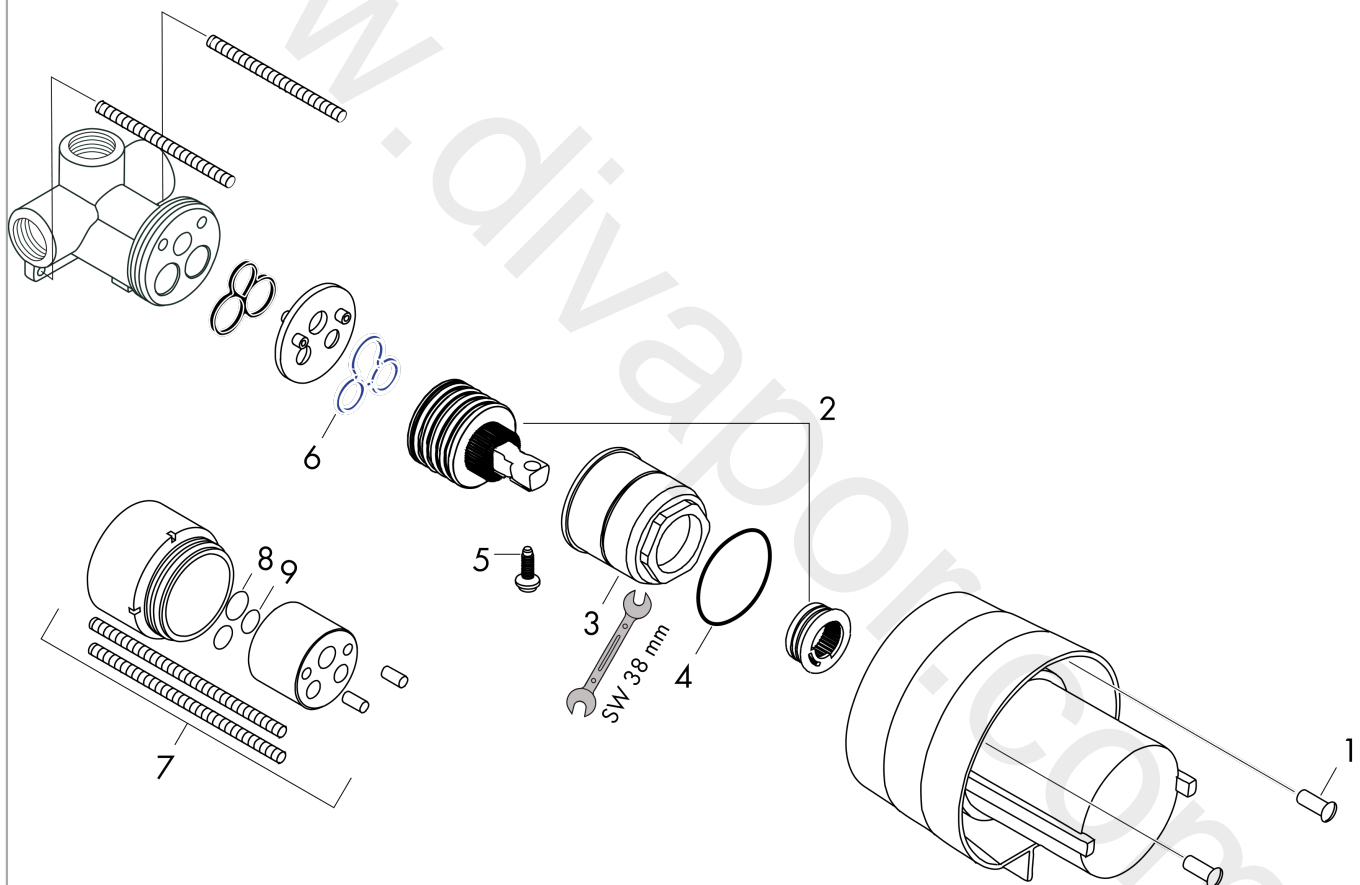

Basic set for single lever shower mixer for concealed installation

Surfaces: Article Number: 13620180

Exploded Drawing

Year of production: 03/03 - 05/09

Basic set for single lever shower mixer for concealed installationSurfaces: Article Number: **13620180****Spare part list**Year of production: **03/03 - 05/09**

Pos.	Description	Article Number	Price	PU
1	hollow screw	96065000	£ 6,10	1
2	cartridge, assy	92730000	£ 35,00	1
3	nut	95007000	£ 51,00	1
4	O-ring 43x1,5	98148000	£ 3,30	1
5	locking screw for handle	96059000	£ 9,00	1
6	seal	95008000	£ 9,00	1
7	extension set 28 mm shower mixer	32698000	£ 137,00	1
8	O-ring 12x1,5	98430000	£ 3,30	1
9	O-ring 10x1,5	98123000	£ 3,30	1