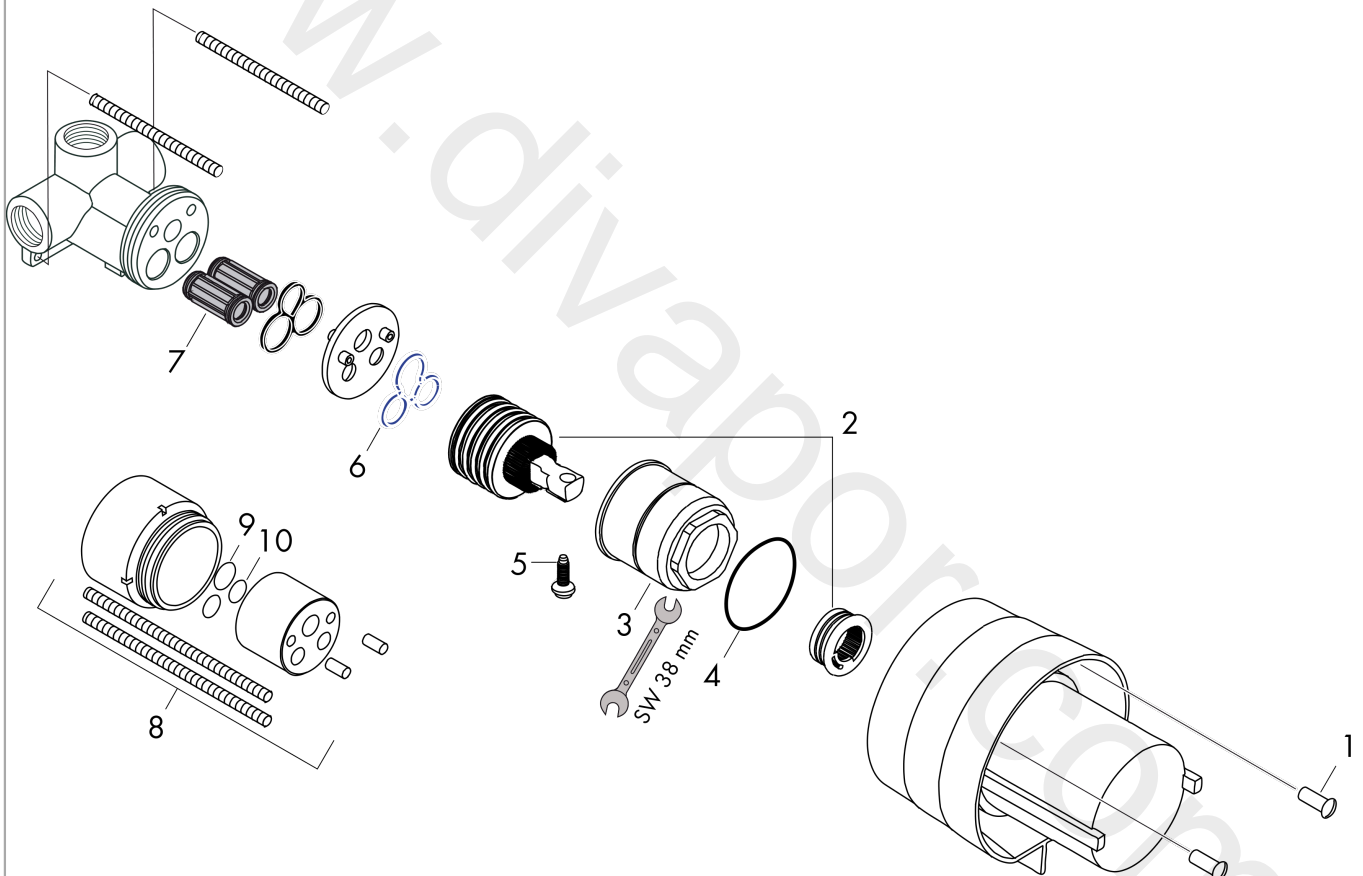

**Basic set for single lever shower mixer for concealed installation**

Surfaces: Article Number: 13620180

**Exploded Drawing**

Year of production: 09/97 - 02/03

**Basic set for single lever shower mixer for concealed installation**Surfaces: Article Number: **13620180****Spare part list**Year of production: **09/97 - 02/03**

Pos.	Description	Article Number	Price	PU
1	hollow screw	96065000	£ 6,10	1
2	cartridge, assy	92730000	£ 35,00	1
3	nut	95007000	£ 51,00	1
4	O-ring 43x1,5	98148000	£ 3,30	1
5	locking screw for handle	96059000	£ 9,00	1
6	seal	95008000	£ 9,00	1
7	noise reduction	95009000	£ 9,00	1
8	extension set 28 mm shower mixer	32698000	£ 137,00	1
9	O-ring 12x1,5	98430000	£ 3,30	1
10	O-ring 10x1,5	98123000	£ 3,30	1