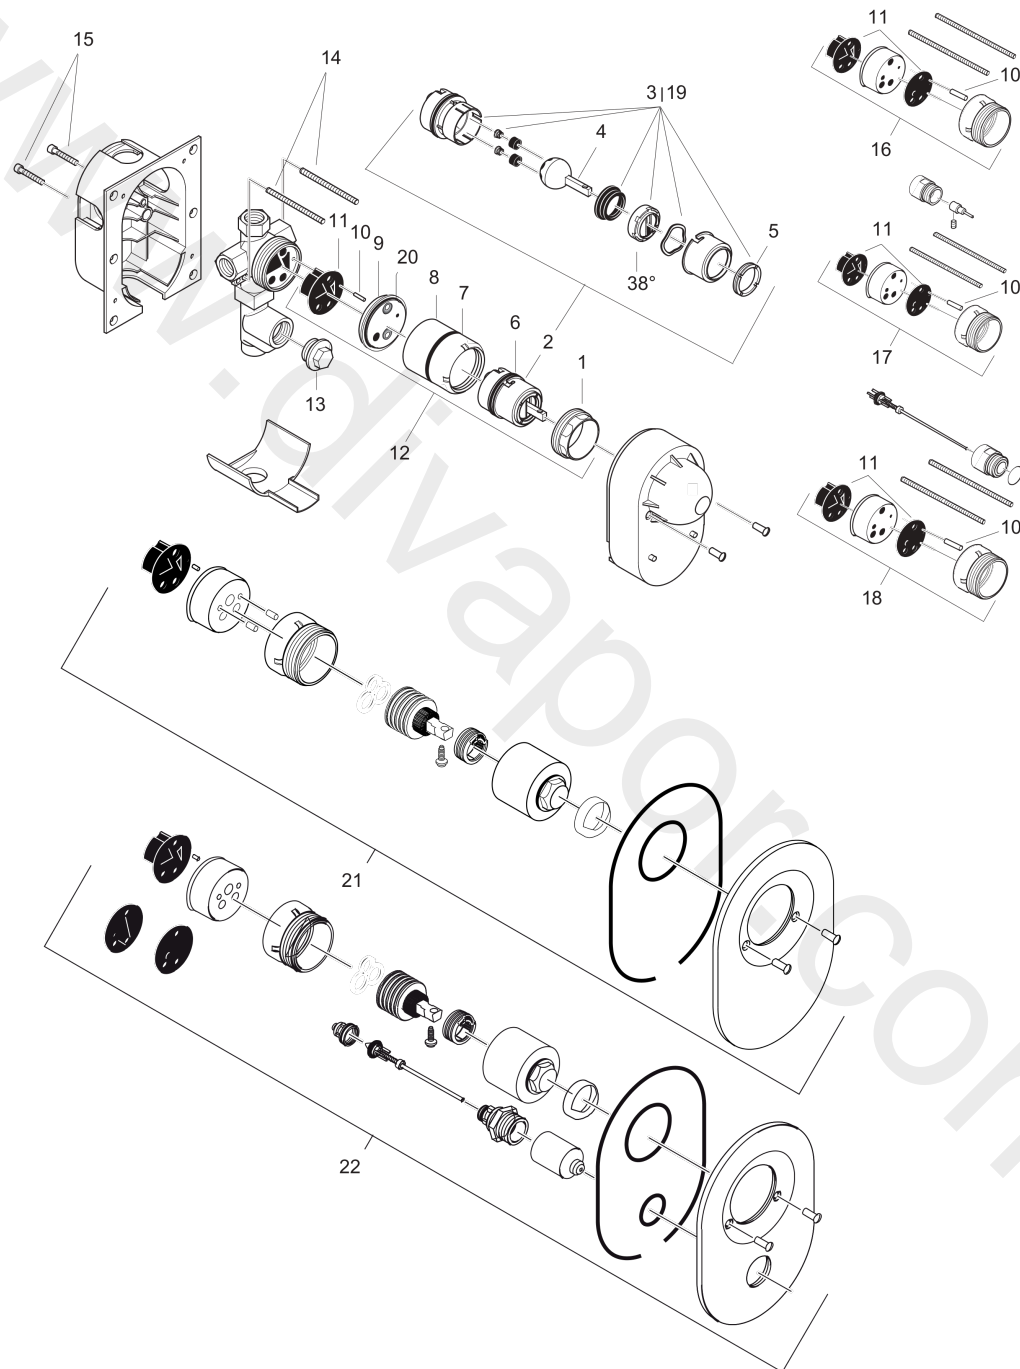

ibox for Bath Mixer for concealed installation basic set DN15

Surfaces: Article Number: **13505180**

Exploded Drawing

Year of production: **05/95 - 12/01**

ibox for Bath Mixer for concealed installation basic set DN15

Surfaces: Article Number: **13505180**

Spare part list

Year of production: **05/95 - 12/01**

Pos.	Description	Article Number	Price	PU
1	nut	94106000	£ 35,00	1
2	cartridge, assy	14096000	£ 110,00	1
3	service set with service tool	13952000	£ 43,00	1
4	mixer ball	13964000	£ 51,00	1
5	adjust ring	97547000	£ 9,00	1
6	O-ring 41x2,5	98169000	£ 3,30	1
7	O-Ring 50x2	98187000	£ 3,30	1
8	nut	97264000	£ 51,00	1
9	adapter for cartridge	97263000	£ 43,00	1
10	pin	97766000	£ 3,30	1
11	washer	13475000	£ 51,00	1
12	mixing valve, modify set cartridge	13599000	£ 173,00	1
13	plug	97557000	-	1
14	screw M5 x 75	97553000	£ 6,10	1
15	hexagon socket screw M5x30	97659000	£ 9,00	1
16	extension 25 mm for shower mixer	13698000	£ 173,00	1
17	extension for diverter without vacuum breaker	13498000	£ 275,00	1
18	extension for diverter with vacuum breaker	13598000	£ 224,00	1
19	service set without service tool	98804000	£ 35,00	1
20	O-ring 41x2	98212000	£ 3,30	1
21	conversion kit for shower mixer (ball mixing system -> cartridge with ceramic mixing system)	96384000	£ 575,00	1
22	conversion kit for bath mixer (ball mixing system -> cartridge with ceramic mixing system)	96385000	£ 530,00	1
a	conversion kit for bath mixer with vacuum breaker (ball mixing system -> cartridge with ceramic mixing system)	97111000	£ 450,00	1