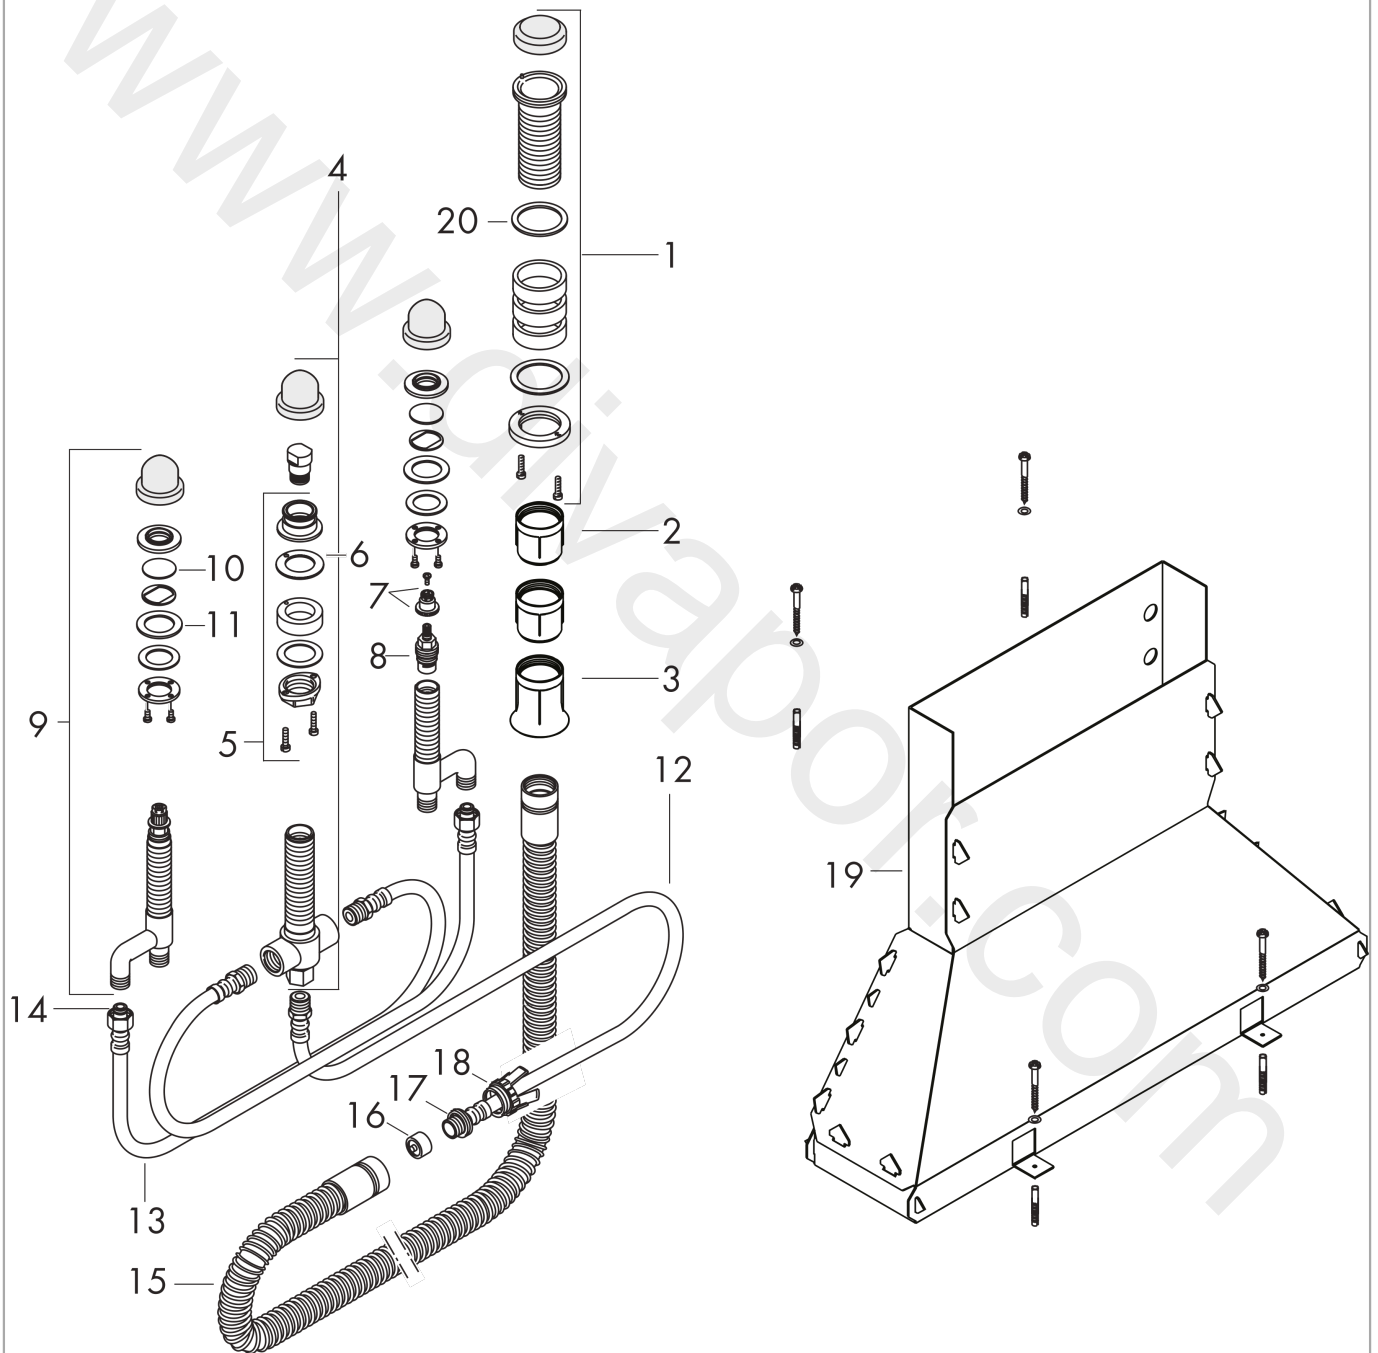

Basic set for 4-hole rim mounted bath mixer

Surfaces: Article Number: 13444180

Exploded Drawing

Year of production: 10/09 - 05/17

Basic set for 4-hole rim mounted bath mixer

Surfaces: Article Number: **13444180**

Spare part list

Year of production: **10/09 - 05/17**

Pos.	Description	Article Number	Price	PU
1	fixing set for Secuflex	96072000	£ 79,00	1
2	sleeve	98806000	£ 6,10	1
3	guide tube	98807000	£ 6,10	1
4	selector housing	96125000	£ 231,00	1
5	fixing set for 4 hole bath mixer spout	96080000	£ 51,00	1
6	seal	92582000	£ 3,30	1
7	handle fixing set	94184000	£ 6,10	1
8	shut off unit	94149000	£ 35,00	1
9	stop valve cpl.	92944000	£ 173,00	1
10	O-ring 40x3	92634000	£ 3,30	1
11	lever collar	97548000	£ 3,30	1
12	pressure hose	94174000	£ 64,00	1
13	pressure hose	96565000	£ 43,00	1
14	O-ring 11x2	98127000	£ 3,30	1
15	Secuflex hose 2,25 m	94108000	£ 173,00	1
16	plug	97568000	£ 9,00	1
17	O-ring 27x2,5	98149000	£ 3,30	1
18	expended nut for Secuflex	96074000	£ 9,00	1
19	Secuflexbox	28389000	£ 64,00	1
20	seal	92979000	£ 3,30	1