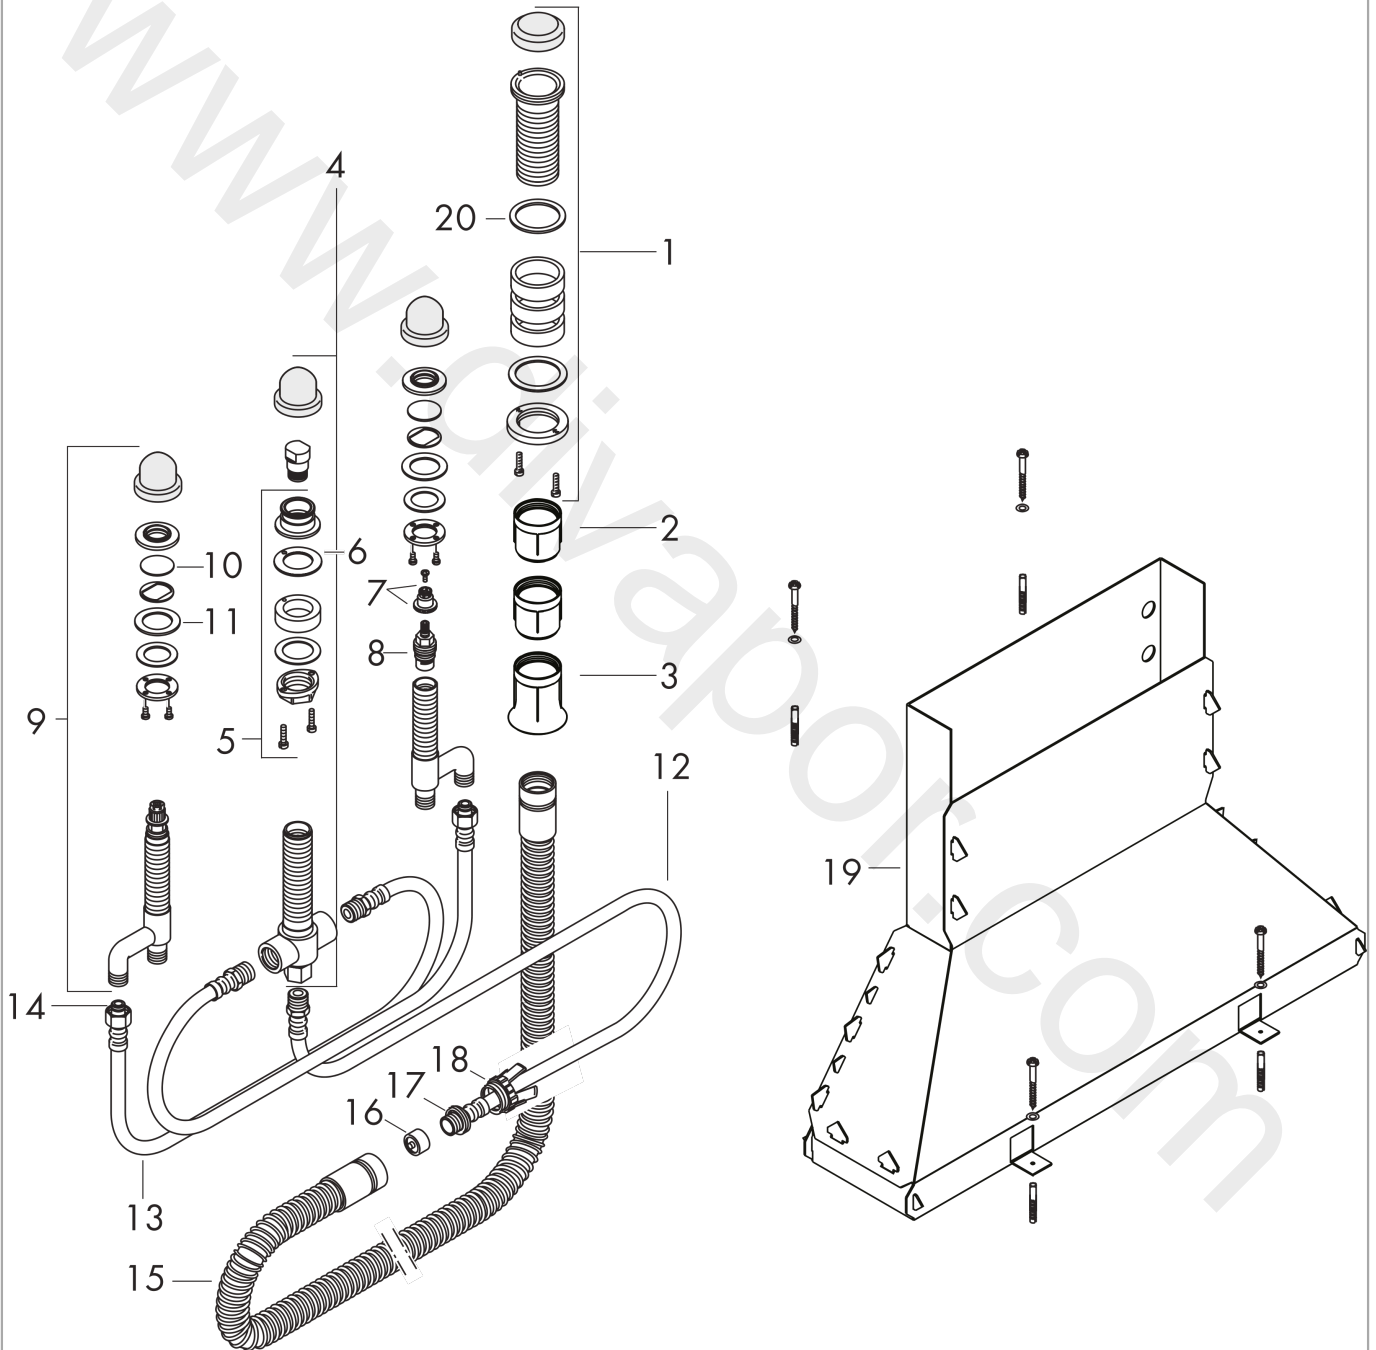

Basic set for 4-hole rim mounted bath mixer

Finish: n.a. Article Number: **13444180**

Description

product features

- consists of: basic set, shower hose, Secubox
- maximum pull-out length of hand shower: 1.10 m
- connection dimension: DN15

Article Details

Price excl. VAT

1.058,33 £

Certificates / Sustainability

Product image

Scale drawing

Basic set for 4-hole rim mounted bath mixer

Finish: n.a. Article Number: 13444180

Exploded Drawing

Year of production: >06/17

Basic set for 4-hole rim mounted bath mixer

Finish: n.a. Article Number: **13444180**

Spare part list

Year of production: >06/17

Pos.	Description	Article Number	Price	PU
1	fixing set for Secuflex	96072000	£ 79,00	1
2	sleeve	98806000	£ 6,10	1
3	guide tube	98807000	£ 6,10	1
4	selector housing	96125000	£ 231,00	1
5	fixing set for 4 hole bath mixer spout	96080000	£ 51,00	1
6	seal	92582000	£ 3,30	1
7	handle fixing set	94184000	£ 6,10	1
8	shut off unit right closing	94009000	£ 43,00	1
9	stop valve cpl.	92944000	£ 173,00	1
10	O-ring 40x3	92634000	£ 3,30	1
11	lever collar	97548000	£ 3,30	1
12	pressure hose	94174000	£ 64,00	1
13	pressure hose	96565000	£ 43,00	1
14	O-ring 11x2	98127000	£ 3,30	1
15	Secuflex hose 2,25 m	94108000	£ 173,00	1
16	plug	97568000	£ 9,00	1
17	O-ring 27x2,5	98149000	£ 3,30	1
18	expended nut for Secuflex	96074000	£ 9,00	1
19	Secuflexbox	28389000	£ 64,00	1
a	silicone sprayer 10 ml	97864000	£ 43,00	1