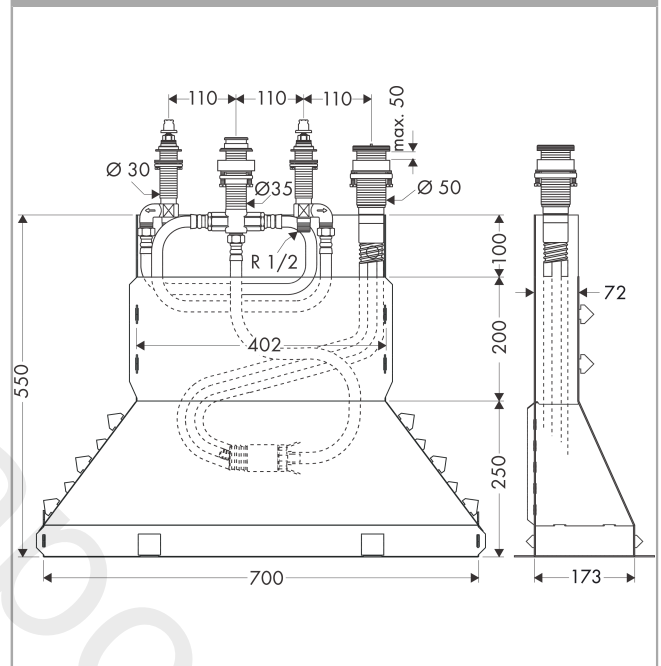

Basic set for 4-hole rim mounted bath mixer

Finish: n.a. Article Number: **13444180**

Description

product features

- consists of: basic set, shower hose, Secubox
- maximum pull-out length of hand shower: 1.10 m
- connection dimension: DN15

Article Details

Price excl. VAT

1.058,33 £

Certificates / Sustainability

Product image

Scale drawing

Basic set for 4-hole rim mounted bath mixer

Finish: n.a. Article Number: 13444180

Exploded Drawing

Year of production: >06/17

Basic set for 4-hole rim mounted bath mixer

Finish: n.a. Article Number: **13444180**

Spare part list

Year of production: >06/17

Pos.	Description	Article Number	Price	PU
1	fixing set for Secuflex	96072000	£ 79,00	1
2	sleeve	98806000	£ 6,10	1
3	guide tube	98807000	£ 6,10	1
4	selector housing	96125000	£ 231,00	1
5	fixing set for 4 hole bath mixer spout	96080000	£ 51,00	1
6	seal	92582000	£ 3,30	1
7	handle fixing set	94184000	£ 6,10	1
8	shut off unit right closing	94009000	£ 43,00	1
9	stop valve cpl.	92944000	£ 173,00	1
10	O-ring 40x3	92634000	£ 3,30	1
11	lever collar	97548000	£ 3,30	1
12	pressure hose	94174000	£ 64,00	1
13	pressure hose	96565000	£ 43,00	1
14	O-ring 11x2	98127000	£ 3,30	1
15	Secuflex hose 2,25 m	94108000	£ 173,00	1
16	plug	97568000	£ 9,00	1
17	O-ring 27x2,5	98149000	£ 3,30	1
18	expended nut for Secuflex	96074000	£ 9,00	1
19	Secuflexbox	28389000	£ 64,00	1
a	silicone sprayer 10 ml	97864000	£ 43,00	1