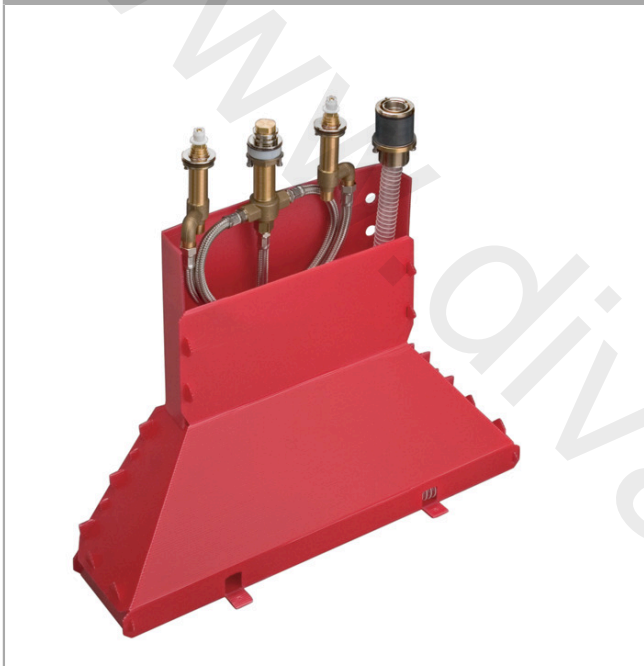

Basic set for 4-hole rim mounted bath mixer

Finish: n.a. Article Number: **13444180**

Description

product features

- consists of: basic set, shower hose, Secubox
- maximum pull-out length of hand shower: 1.10 m
- connection dimension: DN15

Article Details

Price excl. VAT

1.058,33 £

Certificates / Sustainability

Product image

Scale drawing

Basic set for 4-hole rim mounted bath mixer

Finish: n.a. Article Number: 13444180

Exploded Drawing

Year of production: >06/17

Basic set for 4-hole rim mounted bath mixer

Finish: n.a. Article Number: **13444180**

Spare part list

Year of production: >06/17

Pos.	Description	Article Number	Price	PU
1	fixing set for Secuflex	96072000	£ 79,00	1
2	sleeve	98806000	£ 6,10	1
3	guide tube	98807000	£ 6,10	1
4	selector housing	96125000	£ 231,00	1
5	fixing set for 4 hole bath mixer spout	96080000	£ 51,00	1
6	seal	92582000	£ 3,30	1
7	handle fixing set	94184000	£ 6,10	1
8	shut off unit right closing	94009000	£ 43,00	1
9	stop valve cpl.	92944000	£ 173,00	1
10	O-ring 40x3	92634000	£ 3,30	1
11	lever collar	97548000	£ 3,30	1
12	pressure hose	94174000	£ 64,00	1
13	pressure hose	96565000	£ 43,00	1
14	O-ring 11x2	98127000	£ 3,30	1
15	Secuflex hose 2,25 m	94108000	£ 173,00	1
16	plug	97568000	£ 9,00	1
17	O-ring 27x2,5	98149000	£ 3,30	1
18	expended nut for Secuflex	96074000	£ 9,00	1
19	Secuflexbox	28389000	£ 64,00	1
a	silicone sprayer 10 ml	97864000	£ 43,00	1