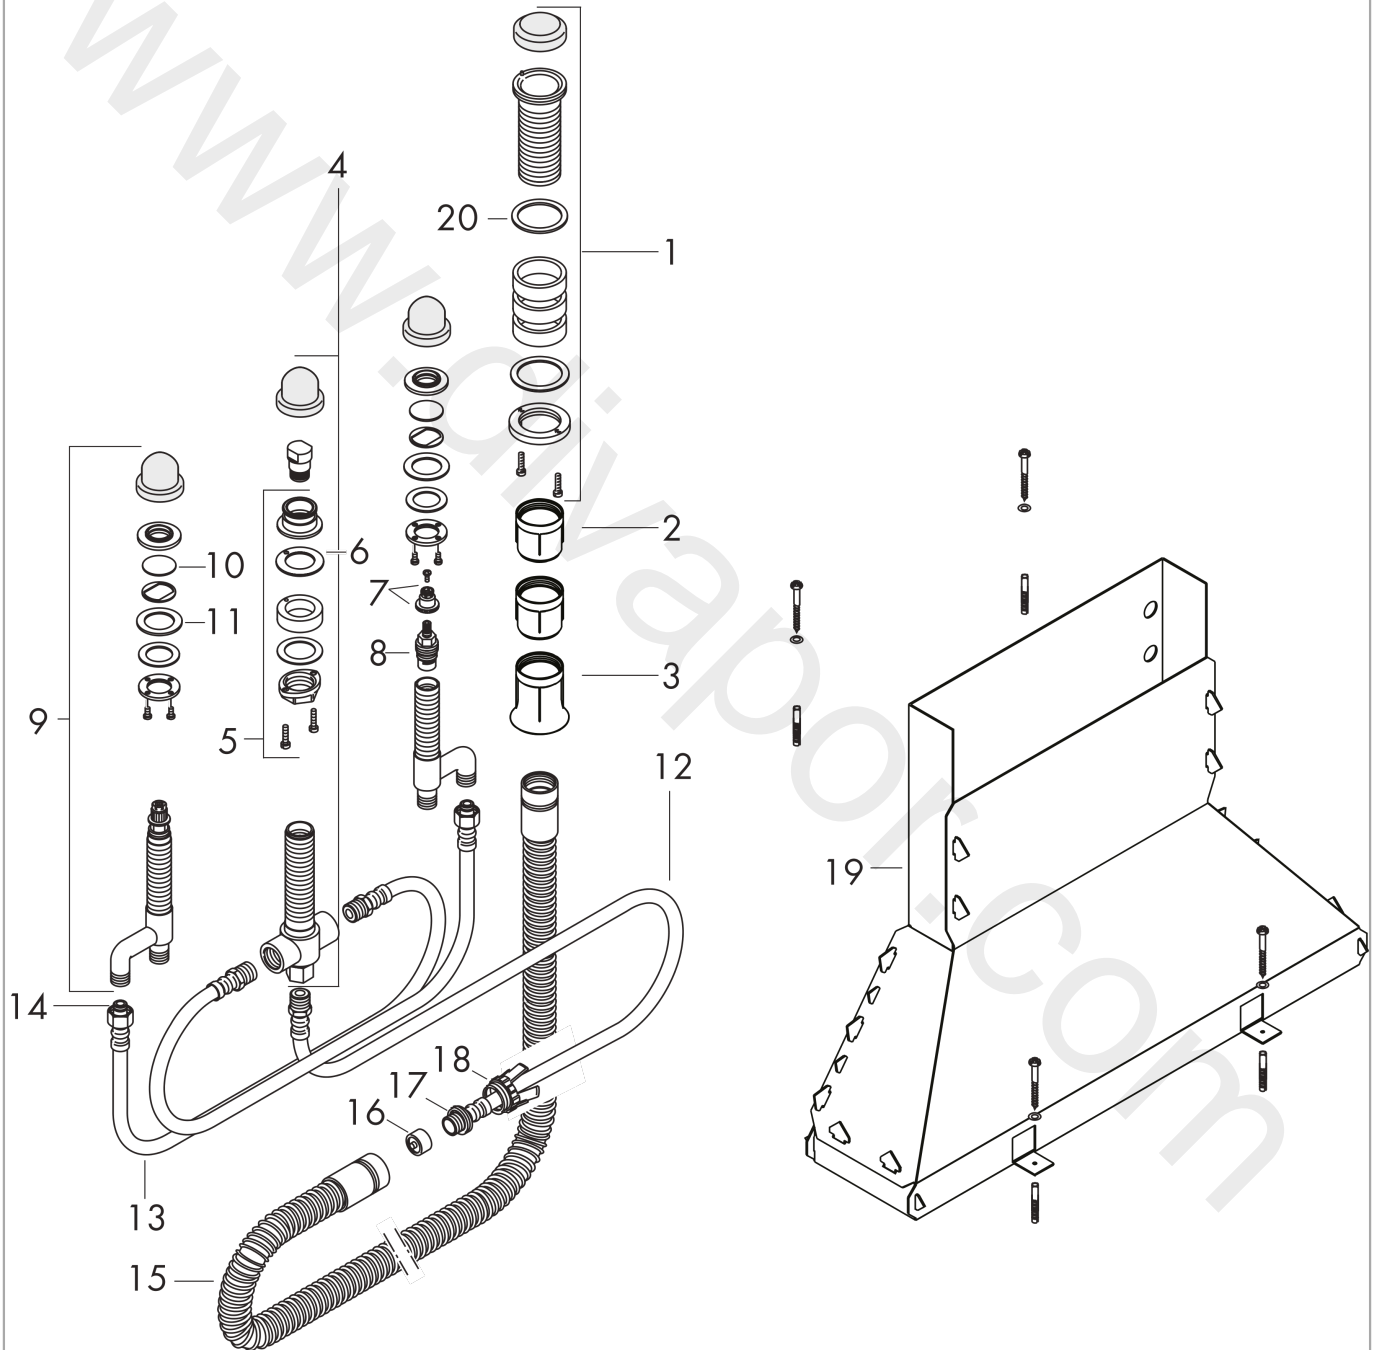

Basic set for 4-hole rim mounted bath mixer

Surfaces: Article Number: 13444180

Exploded Drawing

Year of production: 08/91 - 09/09

Basic set for 4-hole rim mounted bath mixer

Surfaces: Article Number: **13444180**

Spare part list

Year of production: **08/91 - 09/09**

Pos.	Description	Article Number	Price	PU
1	fixing set for Secuflex	96072000	£ 79,00	1
2	sleeve	98806000	£ 6,10	1
3	guide tube	98807000	£ 6,10	1
4	selector housing	96125000	£ 231,00	1
5	fixing set for 4 hole bath mixer spout	96080000	£ 51,00	1
6	seal	92582000	£ 3,30	1
7	handle fixing set	94184000	£ 6,10	1
8	shut off unit	94149000	£ 35,00	1
9	stop valve cpl.	92944000	£ 173,00	1
10	O-ring 40x3	92634000	£ 3,30	1
11	lever collar	97548000	£ 3,30	1
12	pressure hose	94174000	£ 64,00	1
13	pressure hose	96565000	£ 43,00	1
14	O-ring 11x2	98127000	£ 3,30	1
15	Secuflex hose 2,25 m	94108000	£ 173,00	1
16	plug	97568000	£ 9,00	1
17	O-ring 27x2,5	98149000	£ 3,30	1
18	expended nut for Secuflex	96074000	£ 9,00	1
19	Secuflexbox	28389000	£ 64,00	1
20	seal	92979000	£ 3,30	1
a	set of unions	96387000	£ 87,00	1