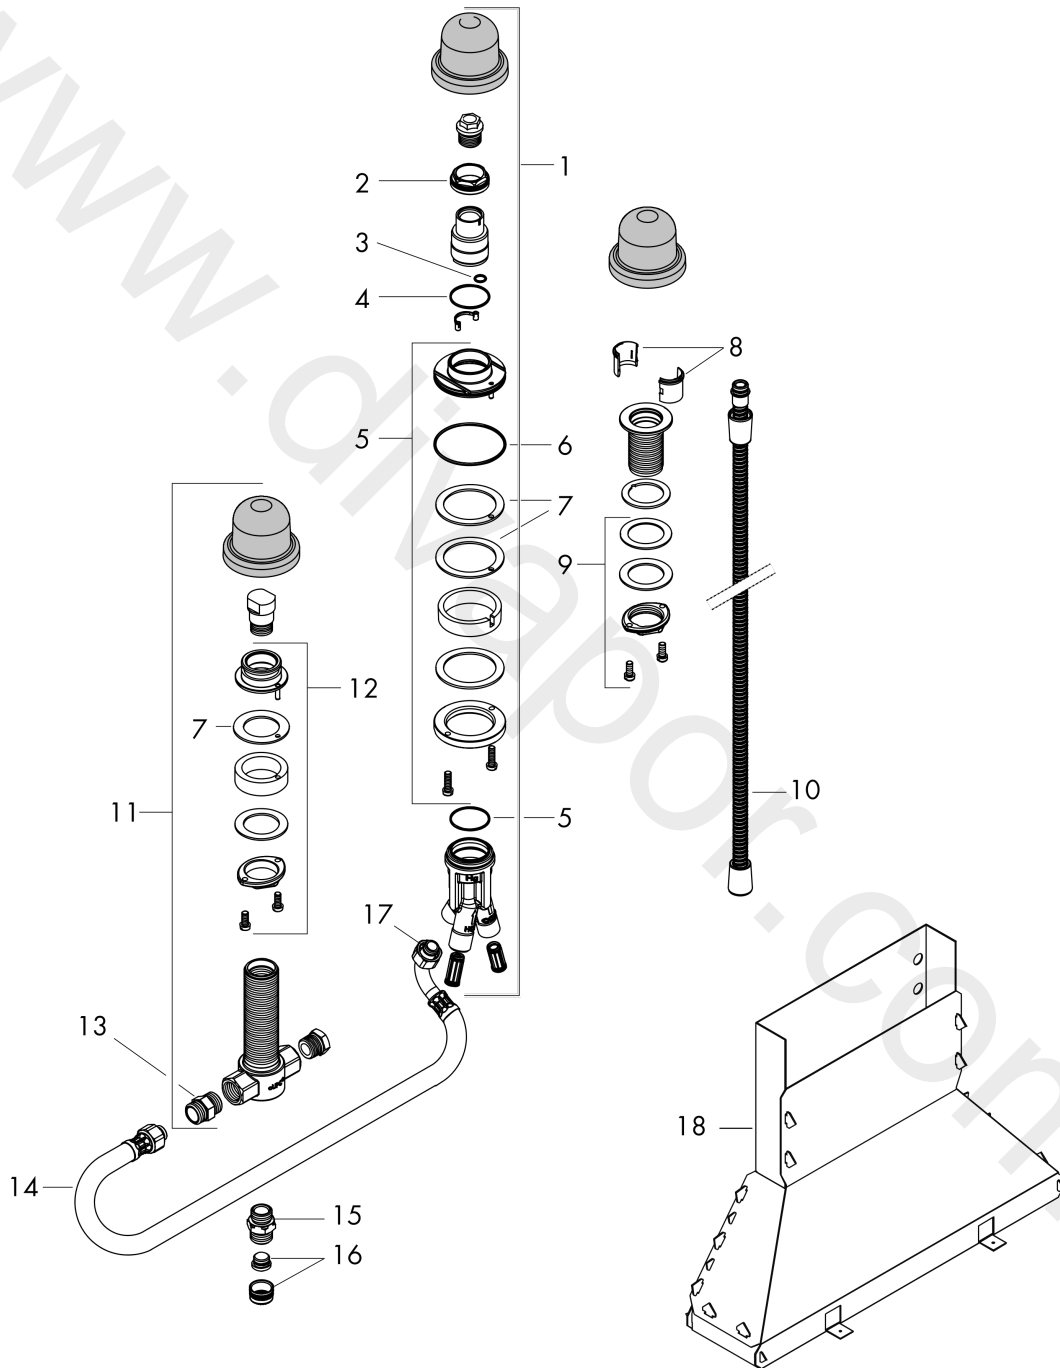

Basic set for 3-hole rim mounted single lever bath mixer

Finish: Article Number: **13439187**

Description

product features

- maintenance opening required

Product image

Scale drawing

Basic set for 3-hole rim mounted single lever bath mixer

Finish: Article Number: **13439187**

Exploded Drawing

Year of production: >11/18

Basic set for 3-hole rim mounted single lever bath mixer

Finish: Article Number: **13439187**

Spare part list

Year of production: >11/18

Pos.	Description	Article Number	Price	PU
1	stop valve cpl.	95809000	£ 370,00	1
2	nut	97209000	£ 16,10	1
3	O-ring 9x1,5	98117000	£ 3,30	1
4	O-ring 35x1,5	92114000	£ 6,10	1
5	fixing set	95808000	£ 173,00	1
6	O-ring 62x2	92226000	£ 3,30	1
7	seal	92582000	£ 3,30	1
8	insert for shower holder	96942000	£ 13,30	1
9	fixing set (Ø 32)	13961000	£ 25,00	1
10	shower hose	97161000	£ 79,00	1
11	selector housing	96125000	£ 231,00	1
12	fixing set for 4 hole bath mixer spout	96080000	£ 51,00	1
13	connecting thread	97719000	£ 20,50	1
14	connection hose 800 mm G $\frac{1}{2}$ x G $\frac{1}{2}$	25963000	£ 64,00	1
15	O-ring 17x2,5	98387000	£ 3,30	1
16	plug	97568000	£ 9,00	1
a	Secuflexbox	28389000	£ 64,00	1