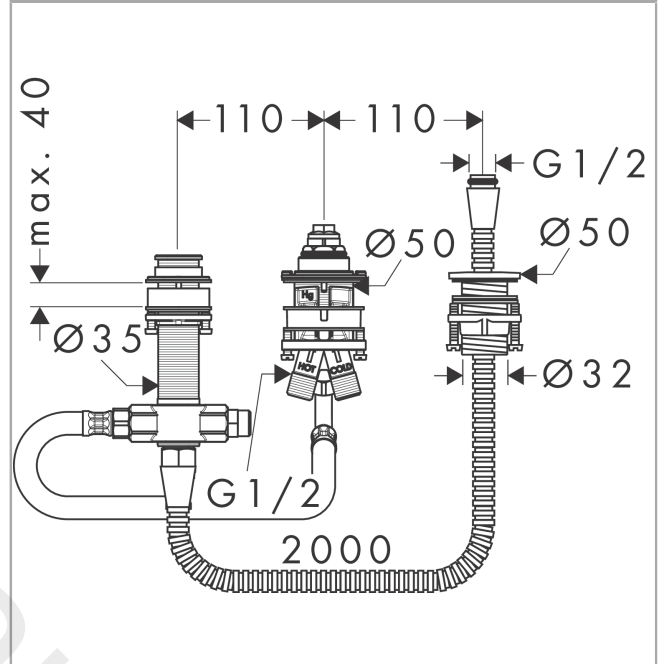

Basic set for 3-hole rim mounted single lever bath mixer

Finish: Article Number: **13439187**

Description

product features

- maintenance opening required

Product image

Scale drawing

Basic set for 3-hole rim mounted single lever bath mixer

Finish: Article Number: **13439187**

Exploded Drawing

Year of production: >11/18

Basic set for 3-hole rim mounted single lever bath mixer

Finish: Article Number: **13439187**

Spare part list

Year of production: >11/18

Pos.	Description	Article Number	Price	PU
1	stop valve cpl.	95809000	£ 370,00	1
2	nut	97209000	£ 16,10	1
3	O-ring 9x1,5	98117000	£ 3,30	1
4	O-ring 35x1,5	92114000	£ 6,10	1
5	fixing set	95808000	£ 173,00	1
6	O-ring 62x2	92226000	£ 3,30	1
7	seal	92582000	£ 3,30	1
8	insert for shower holder	96942000	£ 13,30	1
9	fixing set (Ø 32)	13961000	£ 25,00	1
10	shower hose	97161000	£ 79,00	1
11	selector housing	96125000	£ 231,00	1
12	fixing set for 4 hole bath mixer spout	96080000	£ 51,00	1
13	connecting thread	97719000	£ 20,50	1
14	connection hose 800 mm G $\frac{1}{2}$ x G $\frac{1}{2}$	25963000	£ 64,00	1
15	O-ring 17x2,5	98387000	£ 3,30	1
16	plug	97568000	£ 9,00	1
a	Secuflexbox	28389000	£ 64,00	1