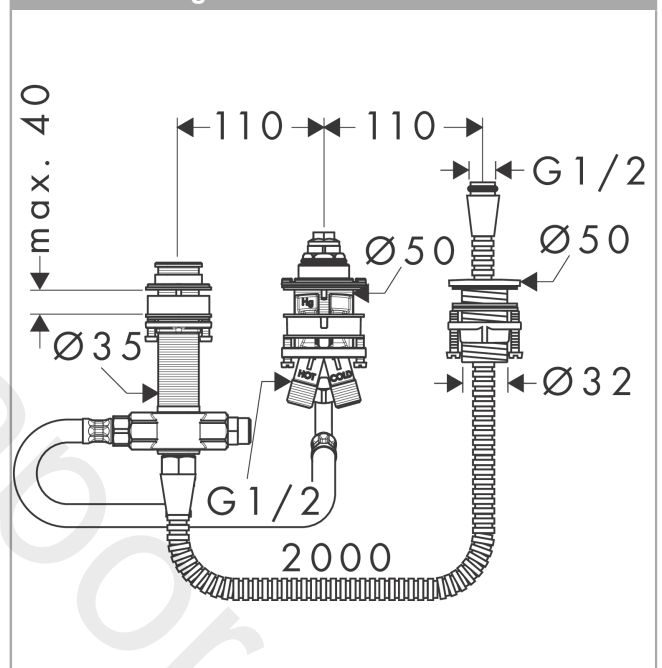

Basic set for 3-hole rim mounted single lever bath mixer

Finish: n.a. Article Number: 13439180

Description

product features

- consists of: basic set, shower holder, shower hose
- maximum pull-out length of hand shower: 1.60 m
- maintenance opening required
- connection dimension: G 1/2
- WRAS 1809008
- WRAS 1809008
- WRAS 1809008 - Approval letter

Article Details

Price excl. VAT

364,17 £

Certificates / Sustainability

Product image

Scale drawing

Basic set for 3-hole rim mounted single lever bath mixer
 Finish: n.a. Article Number: 13439180

Exploded Drawing

Year of production: >04/14

Basic set for 3-hole rim mounted single lever bath mixerFinish: n.a. Article Number: **13439180****Spare part list**

Year of production: >04/14

| Pos. | Description | Article Number | Price | PU |
|------|--|----------------|----------|----|
| 1 | stop valve cpl. | 95809000 | £ 370,00 | 1 |
| 2 | nut | 97209000 | £ 16,10 | 1 |
| 3 | O-ring 9x1,5 | 98117000 | £ 3,30 | 1 |
| 4 | O-ring 35x1,5 | 92114000 | £ 6,10 | 1 |
| 5 | fixing set | 95808000 | £ 173,00 | 1 |
| 6 | O-ring 62x2 | 92226000 | £ 3,30 | 1 |
| 7 | seal | 92582000 | £ 3,30 | 1 |
| 8 | insert for shower holder | 96942000 | £ 13,30 | 1 |
| 9 | fixing set (Ø 32) | 13961000 | £ 25,00 | 1 |
| 10 | shower hose | 97161000 | £ 79,00 | 1 |
| 11 | selector housing | 96125000 | £ 231,00 | 1 |
| 12 | fixing set for 4 hole bath mixer spout | 96080000 | £ 51,00 | 1 |
| 13 | connecting thread | 97719000 | £ 20,50 | 1 |
| 14 | connection hose 800 mm G½ x G½ | 25963000 | £ 64,00 | 1 |
| 15 | O-ring 17x2,5 | 98387000 | £ 3,30 | 1 |
| 16 | plug | 97568000 | £ 9,00 | 1 |
| 17 | O-ring 11x2 | 98127000 | £ 3,30 | 1 |
| 18 | Secuflexbox | 28389000 | £ 64,00 | 1 |