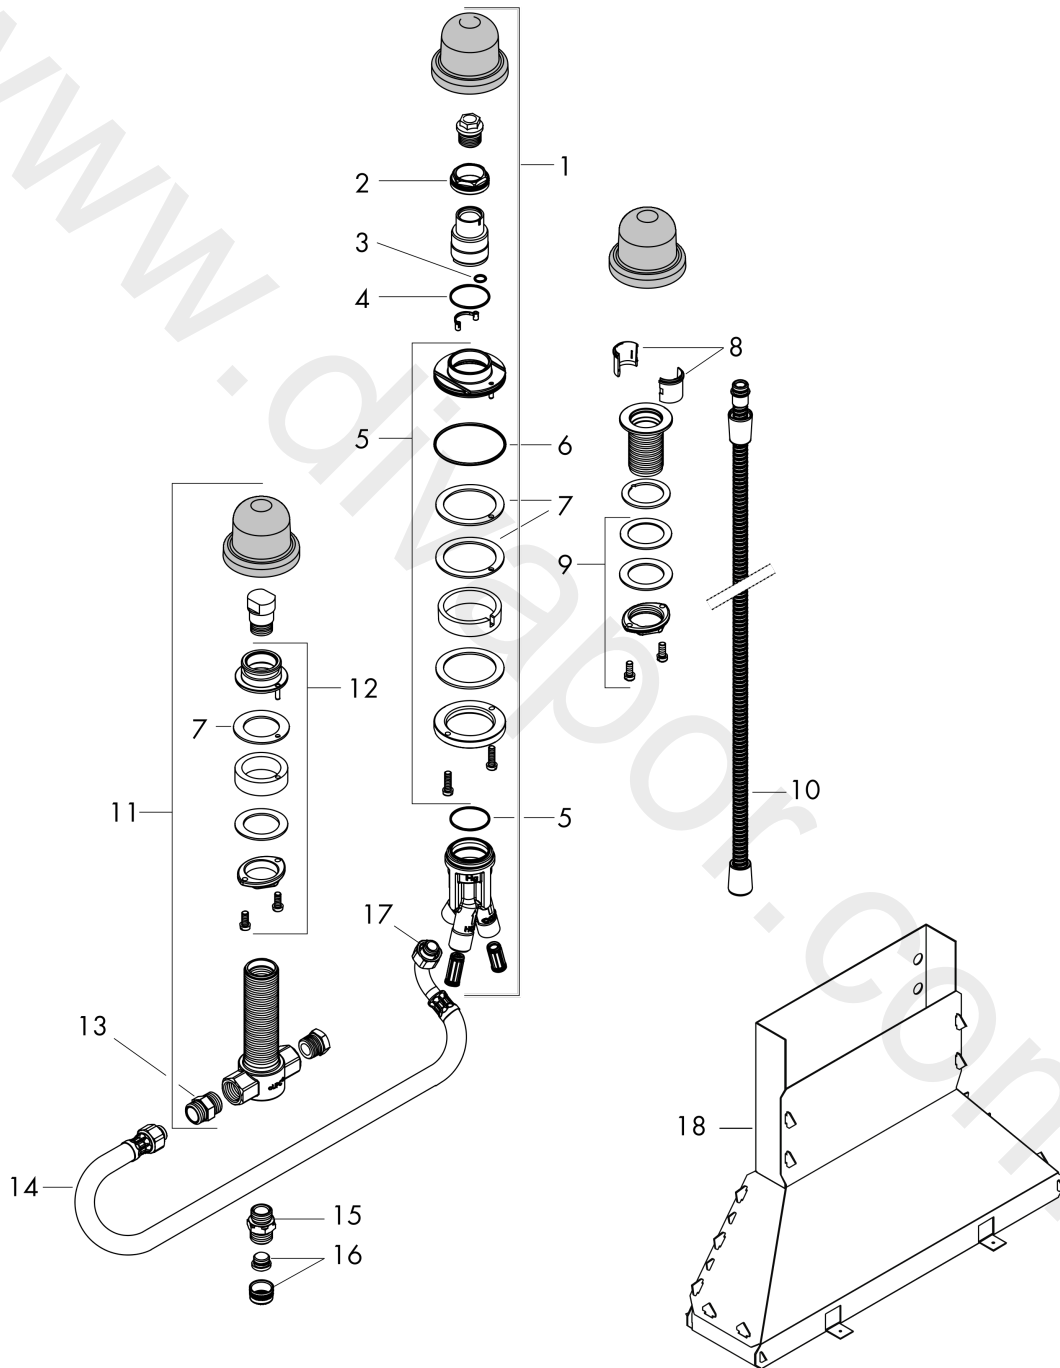

Basic set for 3-hole rim mounted single lever bath mixer

Finish: n.a. Article Number: 13439180

Description

product features

- consists of: basic set, shower holder, shower hose
- maximum pull-out length of hand shower: 1.60 m
- maintenance opening required
- connection dimension: G 1/2
- WRAS 1809008
- WRAS 1809008
- WRAS 1809008 - Approval letter

Article Details

Price excl. VAT

364,17 £

Certificates / Sustainability

Product image

Scale drawing

Basic set for 3-hole rim mounted single lever bath mixer
 Finish: n.a. Article Number: 13439180

Exploded Drawing

Year of production: >04/14

Basic set for 3-hole rim mounted single lever bath mixerFinish: n.a. Article Number: **13439180****Spare part list**

Year of production: >04/14

| Pos. | Description | Article Number | Price | PU |
|------|--|----------------|----------|----|
| 1 | stop valve cpl. | 95809000 | £ 370,00 | 1 |
| 2 | nut | 97209000 | £ 16,10 | 1 |
| 3 | O-ring 9x1,5 | 98117000 | £ 3,30 | 1 |
| 4 | O-ring 35x1,5 | 92114000 | £ 6,10 | 1 |
| 5 | fixing set | 95808000 | £ 173,00 | 1 |
| 6 | O-ring 62x2 | 92226000 | £ 3,30 | 1 |
| 7 | seal | 92582000 | £ 3,30 | 1 |
| 8 | insert for shower holder | 96942000 | £ 13,30 | 1 |
| 9 | fixing set (Ø 32) | 13961000 | £ 25,00 | 1 |
| 10 | shower hose | 97161000 | £ 79,00 | 1 |
| 11 | selector housing | 96125000 | £ 231,00 | 1 |
| 12 | fixing set for 4 hole bath mixer spout | 96080000 | £ 51,00 | 1 |
| 13 | connecting thread | 97719000 | £ 20,50 | 1 |
| 14 | connection hose 800 mm G½ x G½ | 25963000 | £ 64,00 | 1 |
| 15 | O-ring 17x2,5 | 98387000 | £ 3,30 | 1 |
| 16 | plug | 97568000 | £ 9,00 | 1 |
| 17 | O-ring 11x2 | 98127000 | £ 3,30 | 1 |
| 18 | Secuflexbox | 28389000 | £ 64,00 | 1 |