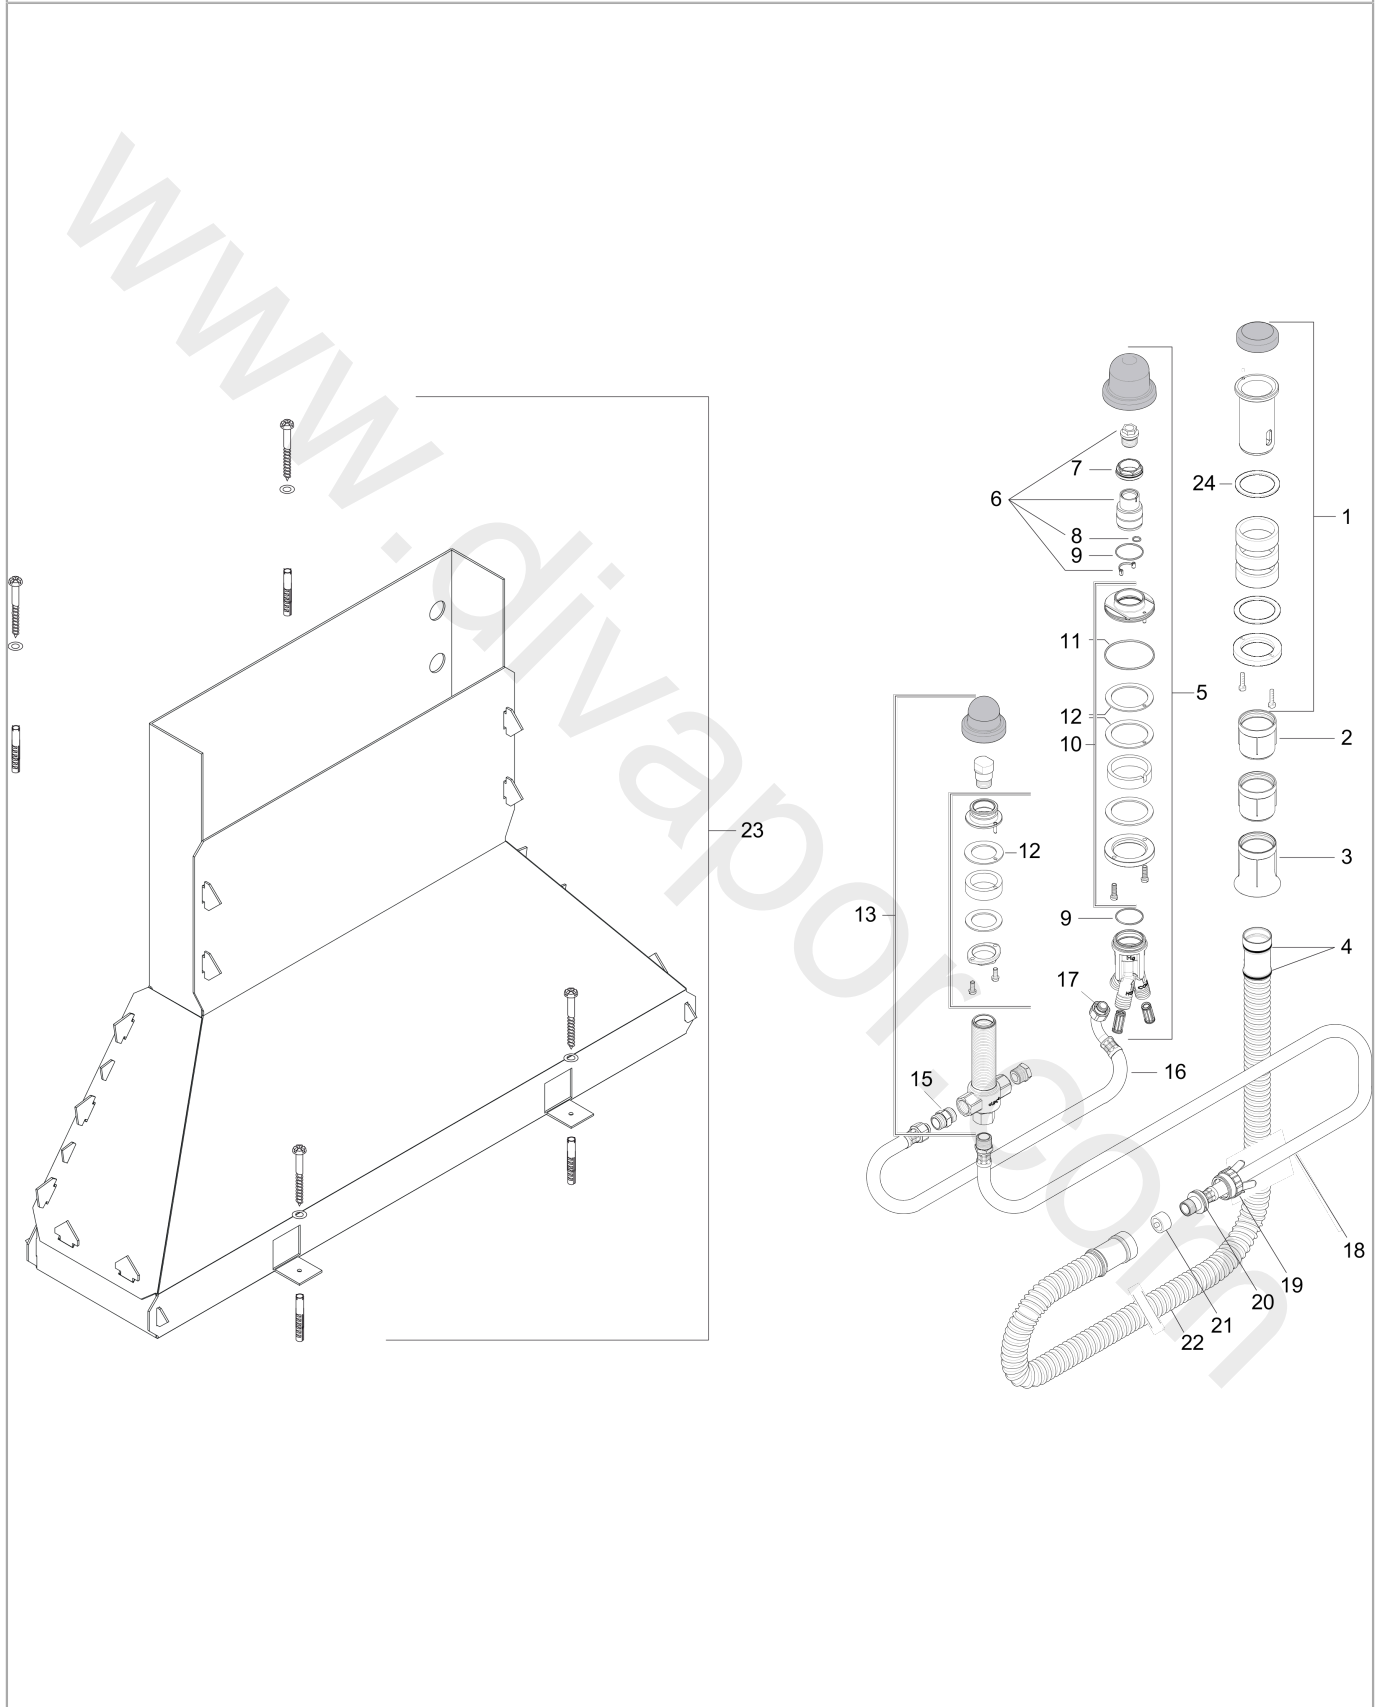

**Basic set for 3-hole rim mounted single lever bath mixer**

Finish: n.a. Article Number: 13437187

**Description**

**product features**

- maximum pull-out length of hand shower: 1.10 m
- connection dimension: DN15

**Product image**

**Scale drawing**

**Basic set for 3-hole rim mounted single lever bath mixer**  
 Finish: n.a. Article Number: 13437187

**Exploded Drawing**

Year of production: >10/18

## Basic set for 3-hole rim mounted single lever bath mixer

Finish: n.a. Article Number: 13437187