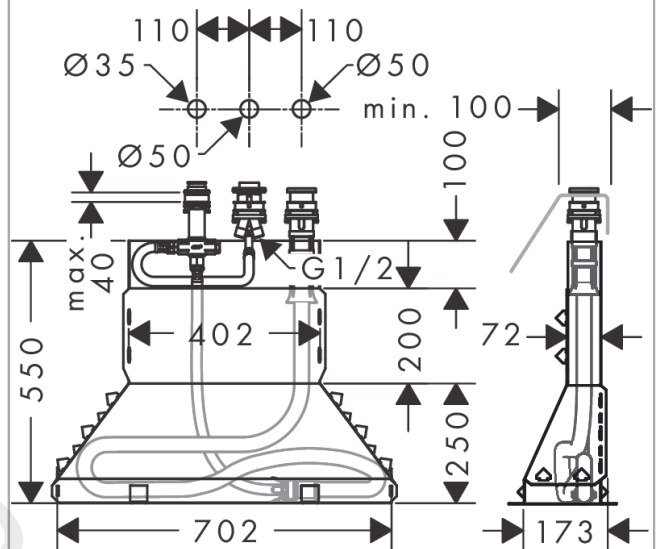

**Basic set for 3-hole rim mounted single lever bath mixer**

Finish: n.a. Article Number: 13437187

**Description**

**product features**

- maximum pull-out length of hand shower: 1.10 m
- connection dimension: DN15

**Product image**

**Scale drawing**

**Basic set for 3-hole rim mounted single lever bath mixer**  
 Finish: n.a. Article Number: 13437187

**Exploded Drawing**

Year of production: >10/18

## Basic set for 3-hole rim mounted single lever bath mixer

Finish: n.a. Article Number: 13437187