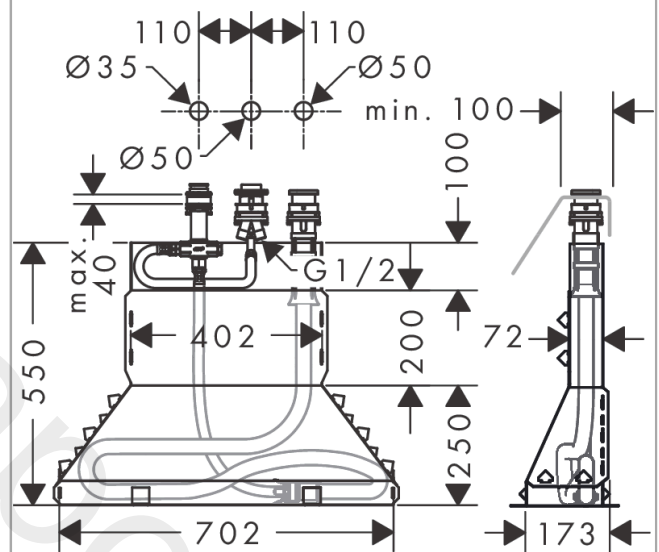

Basic set for 3-hole rim mounted single lever bath mixer

Finish: n.a. Article Number: 13437180

Description

product features

- consists of: basic set, shower hose, Secubox
- maximum pull-out length of hand shower: 1.10 m
- connection thread: G 1/2
- connection dimension: DN15
- WRAS 2303055
- WRAS 2303055 - Approval letter 2303055

Article Details

Price excl. VAT

908,33 £

Certificates / Sustainability

Product image

Scale drawing

Basic set for 3-hole rim mounted single lever bath mixer

Finish: n.a. Article Number: 13437180

Spare part list

Year of production: >07/11

Pos.	Description	Article Number	Price	PU
1	fixing set for Secuflex	96072000	£ 79,00	1
2	sleeve	98806000	£ 6,10	1
3	guide tube	98807000	£ 6,10	1
4	O-ring 35x3	98435000	£ 3,30	1
5	stop valve cpl.	95809000	£ 370,00	1
6	flushing unit complete	92402000	£ 96,00	1
7	nut	97209000	£ 16,10	1
8	O-ring 9x1,5	98117000	£ 3,30	1
9	O-ring 35x1,5	92114000	£ 6,10	1
10	fixing set	95808000	£ 173,00	1
11	O-ring 62x2	92226000	£ 3,30	1
12	seal	92582000	£ 3,30	1
13	selector housing	96125000	£ 231,00	1
14	fixing set for 4 hole bath mixer spout	96080000	£ 51,00	1
15	connecting thread	97719000	£ 20,50	1
16	connection hose 800 mm G½ x G½	25963000	£ 64,00	1
17	O-ring 11x2	98127000	£ 3,30	1
18	pressure hose	94174000	£ 64,00	1
19	expended nut for Secuflex	96074000	£ 9,00	1
20	O-ring 27x2,5	98149000	£ 3,30	1
21	plug	97568000	£ 9,00	1
22	Secuflex hose 2,25 m	94108000	£ 173,00	1
23	Secuflexbox	28389000	£ 64,00	1
24	seal	92979000	£ 3,30	1
a	set of unions	96387000	£ 87,00	1
b	silicone sprayer 10 ml	97864000	£ 43,00	1