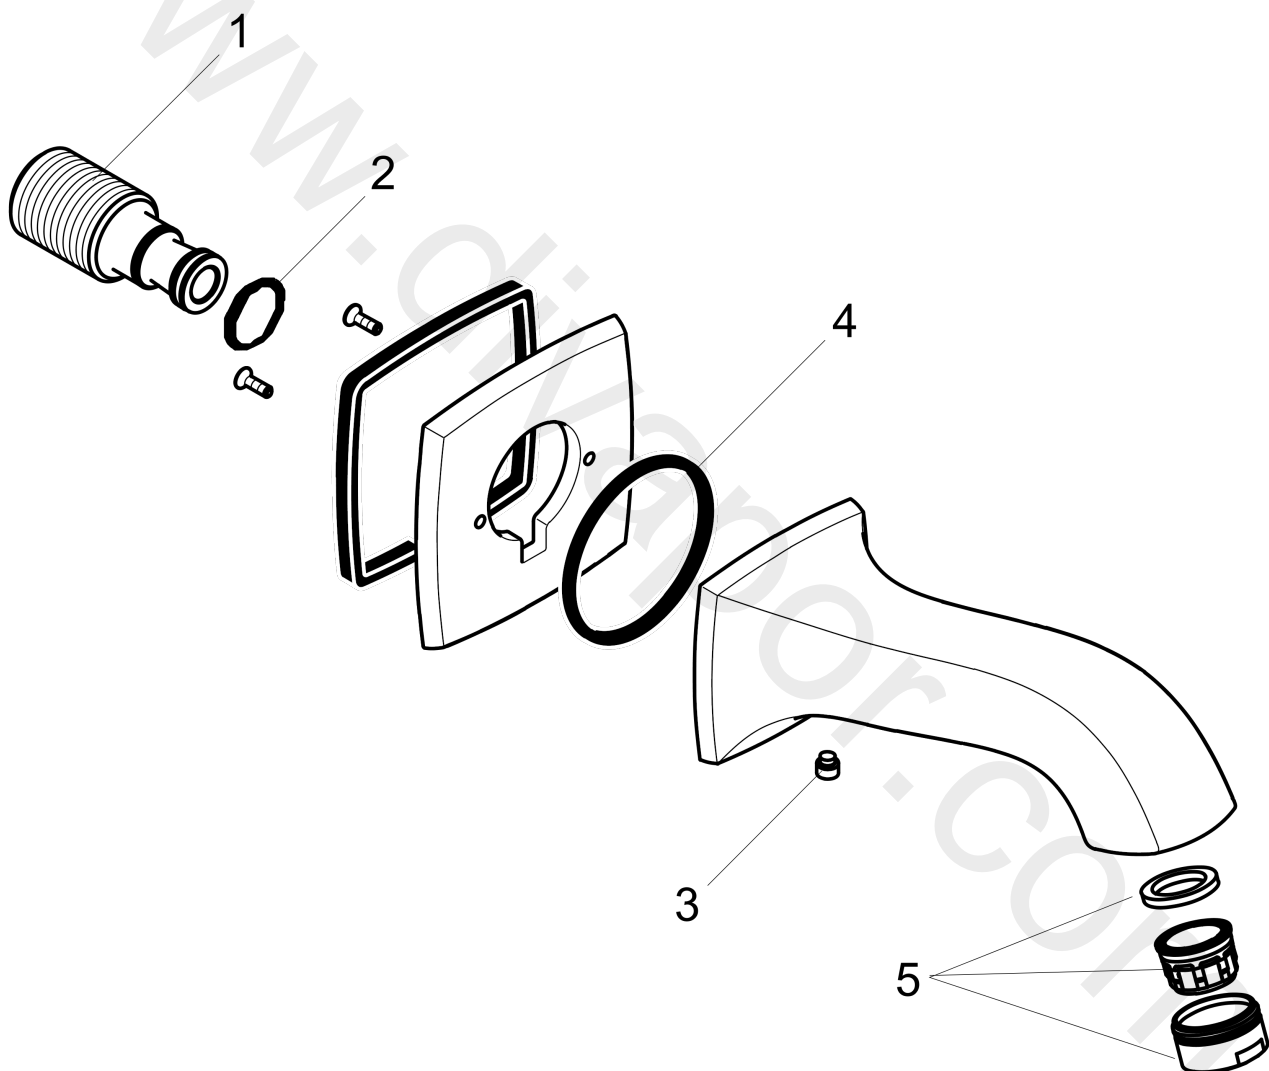

Metropol Classic**Bath spout**Finish: **Polished Nickel** Article Number: **13425831****Description****product features**

- wall-mounted
- spray type: normal spray

Product image

Metropol Classic
Bath spout
 Finish: **Polished Nickel**

Article Number: **13425831**

Exploded Drawing

Year of production: >09/20

Metropol Classic**Bath spout**Finish: **Polished Nickel** Article Number: **13425831****Spare part list**

Year of production: >09/20

Pos.	Description	Article Number	Price	PU
1	connecting thread	95658001	-	1
2	O-ring 13x2	98128000	£ 3,30	1
3	hollow set screw M6x6	97660000	£ 3,30	1
4	O-ring 48x5	98174000	£ 3,30	1
5	aerator M24x1 (30 l/min)	96512830	£ 20,50	1