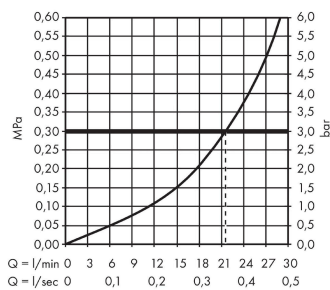

Metropol Classic

Bath spout

Finish: **Chrome/Gold Optic** Article Number: **13425090**

Description

product features

- 1 function
- projection: 158 mm
- wall-mounted
- maximum flow rate at 3 bar: 21,5 l/min
- spray type: normal spray

Article Details

Price excl. VAT

300,00 £

Technology

Product image

Scale drawing

Flowchart

The consumption was measured in combination with the appropriate fittings (thermostat/mixer/in-wall valve) to reflect actual application in practice.