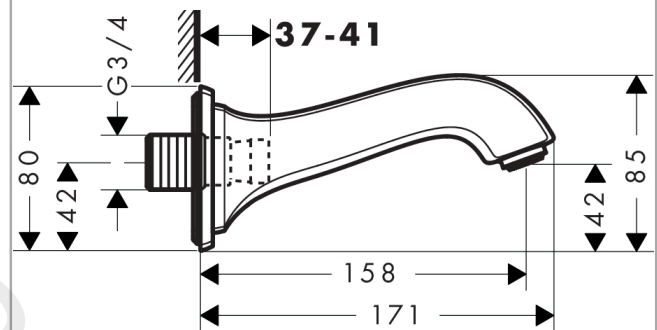

Metropol Classic

Bath spout

Finish: **Chrome/Gold Optic** Article Number: **13425090**

Description

product features

- 1 function
- projection: 158 mm
- wall-mounted
- maximum flow rate at 3 bar: 21,5 l/min
- spray type: normal spray

Article Details

Price excl. VAT

300,00 £

Technology

Product image

Scale drawing

Flowchart

The consumption was measured in combination with the appropriate fittings (thermostat/mixer/in-wall valve) to reflect actual application in practice.

**Metropol Classic
Bath spout**

Finish: **Chrome/Gold Optic** Article Number: **13425090**

Exploded Drawing

Year of production: >09/16

Metropol Classic

Bath spout

Finish: **Chrome/Gold Optic** Article Number: **13425090**

Spare part list

Year of production: >09/16

Pos.	Description	Article Number	Price	PU
1	connecting thread G $\frac{3}{4}$	92504000	£ 64,00	1
2	O-ring 13x2	98128000	£ 3,30	1
3	O-ring 48x5	98174000	£ 3,30	1
4	hollow set screw M6x8	97810000	£ 3,30	1
5	aerator M24x1 (30 l/min)	96512990	£ 25,00	1