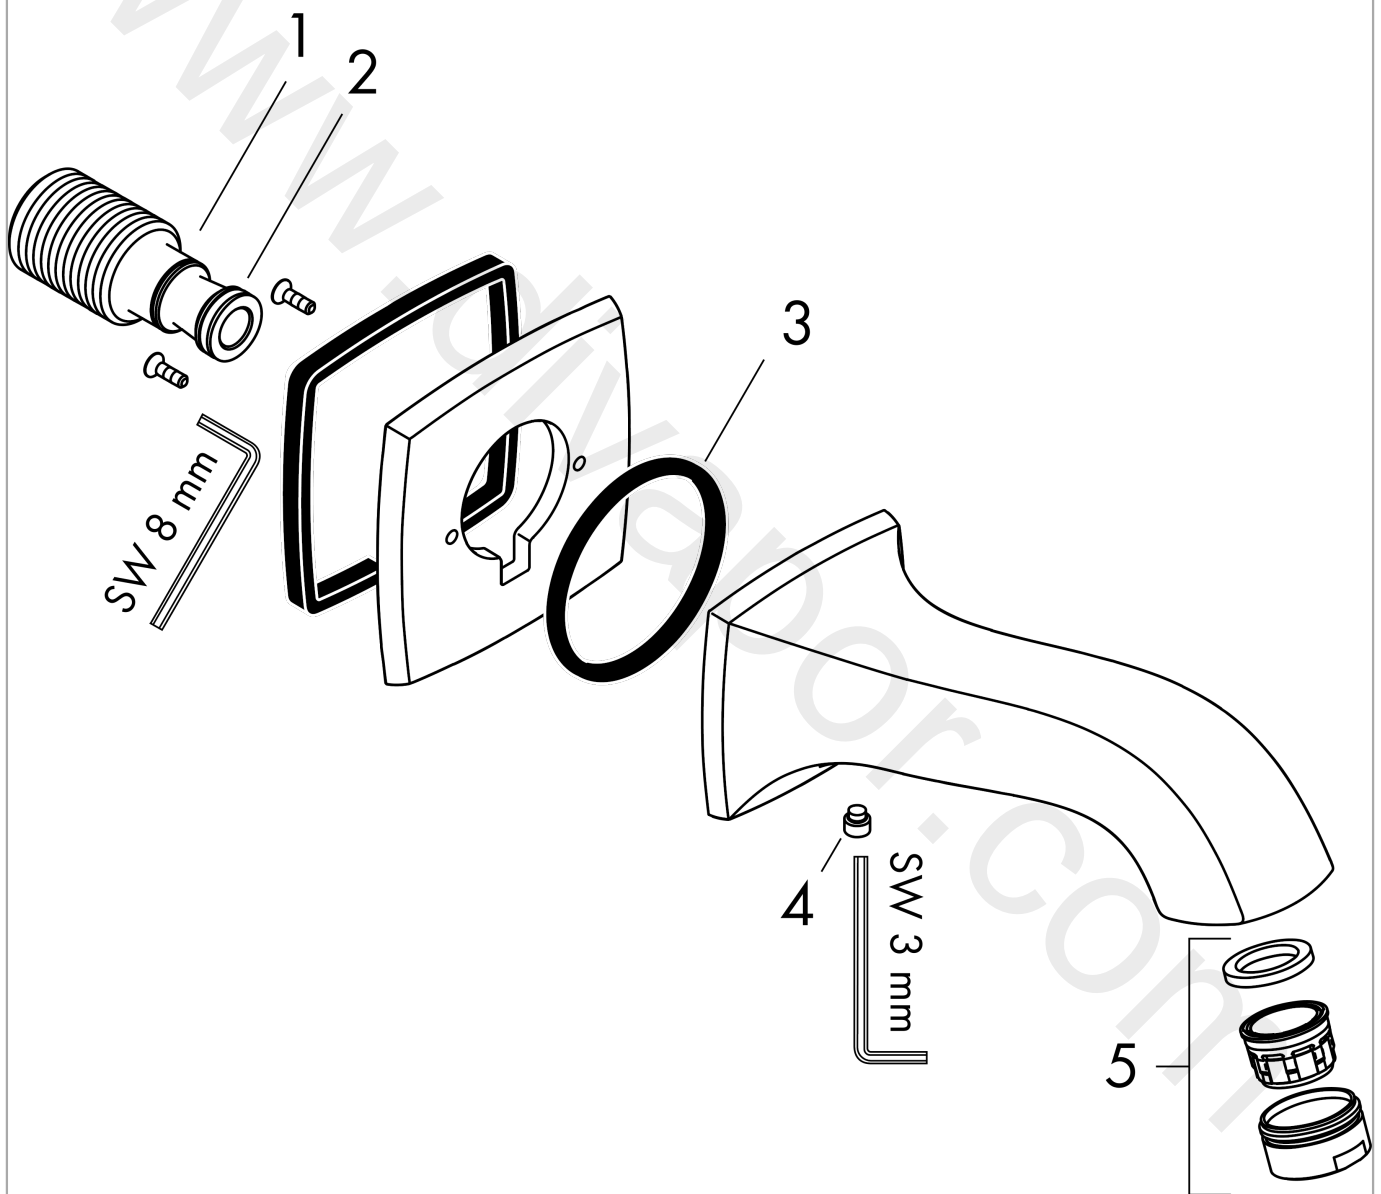

Metropol Classic

Bath spout

Finish: **Chrome/Gold Optic** Article Number: **13425090**

Description

product features

- 1 function
- projection: 158 mm
- wall-mounted
- maximum flow rate at 3 bar: 21,5 l/min
- spray type: normal spray

Article Details

Price excl. VAT

300,00 £

Technology

Product image

Scale drawing

Flowchart

The consumption was measured in combination with the appropriate fittings (thermostat/mixer/in-wall valve) to reflect actual application in practice.

**Metropol Classic
Bath spout**

Finish: **Chrome/Gold Optic** Article Number: **13425090**

Exploded Drawing

Year of production: >09/16

Metropol Classic

Bath spout

Finish: **Chrome/Gold Optic** Article Number: **13425090**

Spare part list

Year of production: >09/16

Pos.	Description	Article Number	Price	PU
1	connecting thread G $\frac{3}{4}$	92504000	£ 64,00	1
2	O-ring 13x2	98128000	£ 3,30	1
3	O-ring 48x5	98174000	£ 3,30	1
4	hollow set screw M6x8	97810000	£ 3,30	1
5	aerator M24x1 (30 l/min)	96512990	£ 25,00	1