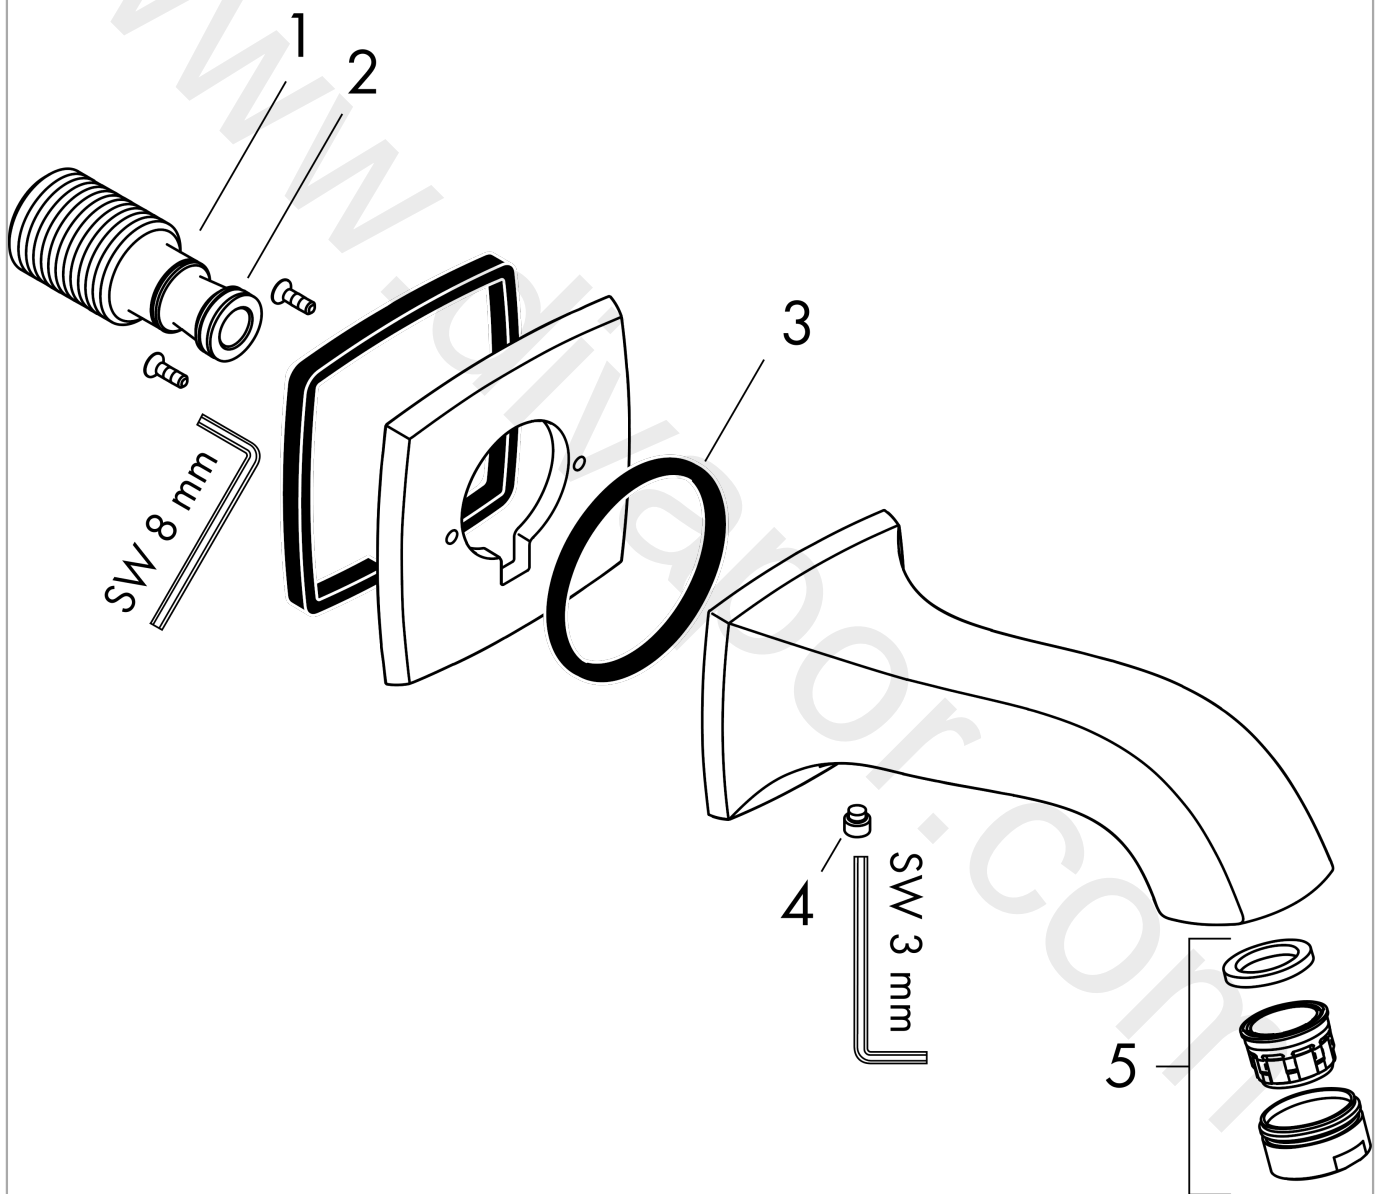

Metropol Classic Bath spout

Finish: **Chrome** Article Number: **13425000**

Description

product features

- 1 function
- projection: 158 mm
- wall-mounted
- maximum flow rate at 3 bar: 21,5 l/min
- spray type: normal spray

Article Details

Price excl. VAT

237,50 £

Technology

Product image

Scale drawing

Flowchart

The consumption was measured in combination with the appropriate fittings (thermostat/mixer/in-wall valve) to reflect actual application in practice.

**Metropol Classic
Bath spout**

Finish: **Chrome** Article Number: **13425000**

Exploded Drawing

Year of production: >09/16

Metropol Classic

Bath spout

Finish: **Chrome** Article Number: **13425000**

Spare part list

Year of production: >09/16

Pos.	Description	Article Number	Price	PU
1	connecting thread G $\frac{3}{4}$	92504000	£ 64,00	1
2	O-ring 13x2	98128000	£ 3,30	1
3	O-ring 48x5	98174000	£ 3,30	1
4	hollow set screw M6x8	97810000	£ 3,30	1
5	aerator M24x1 (30 l/min)	96512000	£ 16,10	1