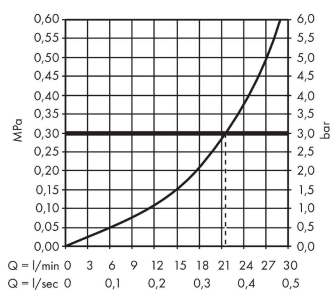

Metropol Classic Bath spout

Finish: **Chrome** Article Number: **13425000**

Description

product features

- 1 function
- projection: 158 mm
- wall-mounted
- maximum flow rate at 3 bar: 21,5 l/min
- spray type: normal spray

Article Details

Price excl. VAT

237,50 £

Technology

Product image

Scale drawing

Flowchart

The consumption was measured in combination with the appropriate fittings (thermostat/mixer/in-wall valve) to reflect actual application in practice.

Year of production: >09/16

Pos.	Description	Article Number	Price	PU
1	connecting thread G $\frac{3}{4}$	92504000	£ 64,00	1
2	O-ring 13x2	98128000	£ 3,30	1
3	O-ring 48x5	98174000	£ 3,30	1
4	hollow set screw M6x8	97810000	£ 3,30	1
5	aerator M24x1 (30 l/min)	96512000	£ 16,10	1