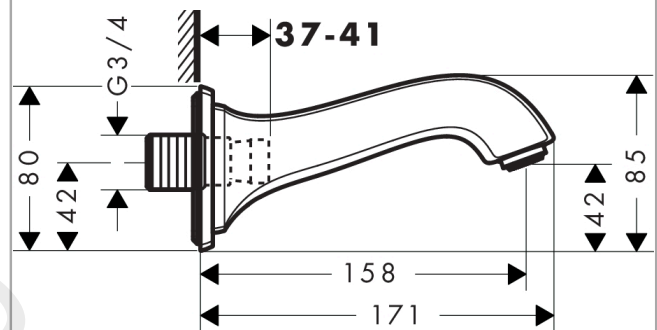

Metropol Classic Bath spout

Finish: **Chrome** Article Number: **13425000**

Description

product features

- 1 function
- projection: 158 mm
- wall-mounted
- maximum flow rate at 3 bar: 21,5 l/min
- spray type: normal spray

Article Details

Price excl. VAT

237,50 £

Technology

Product image

Scale drawing

Flowchart

The consumption was measured in combination with the appropriate fittings (thermostat/mixer/in-wall valve) to reflect actual application in practice.

**Metropol Classic
Bath spout**

Finish: **Chrome** Article Number: **13425000**

Exploded Drawing

Year of production: >09/16

Metropol Classic

Bath spout

Finish: **Chrome** Article Number: **13425000**

Spare part list

Year of production: >09/16

Pos.	Description	Article Number	Price	PU
1	connecting thread G $\frac{3}{4}$	92504000	£ 64,00	1
2	O-ring 13x2	98128000	£ 3,30	1
3	O-ring 48x5	98174000	£ 3,30	1
4	hollow set screw M6x8	97810000	£ 3,30	1
5	aerator M24x1 (30 l/min)	96512000	£ 16,10	1