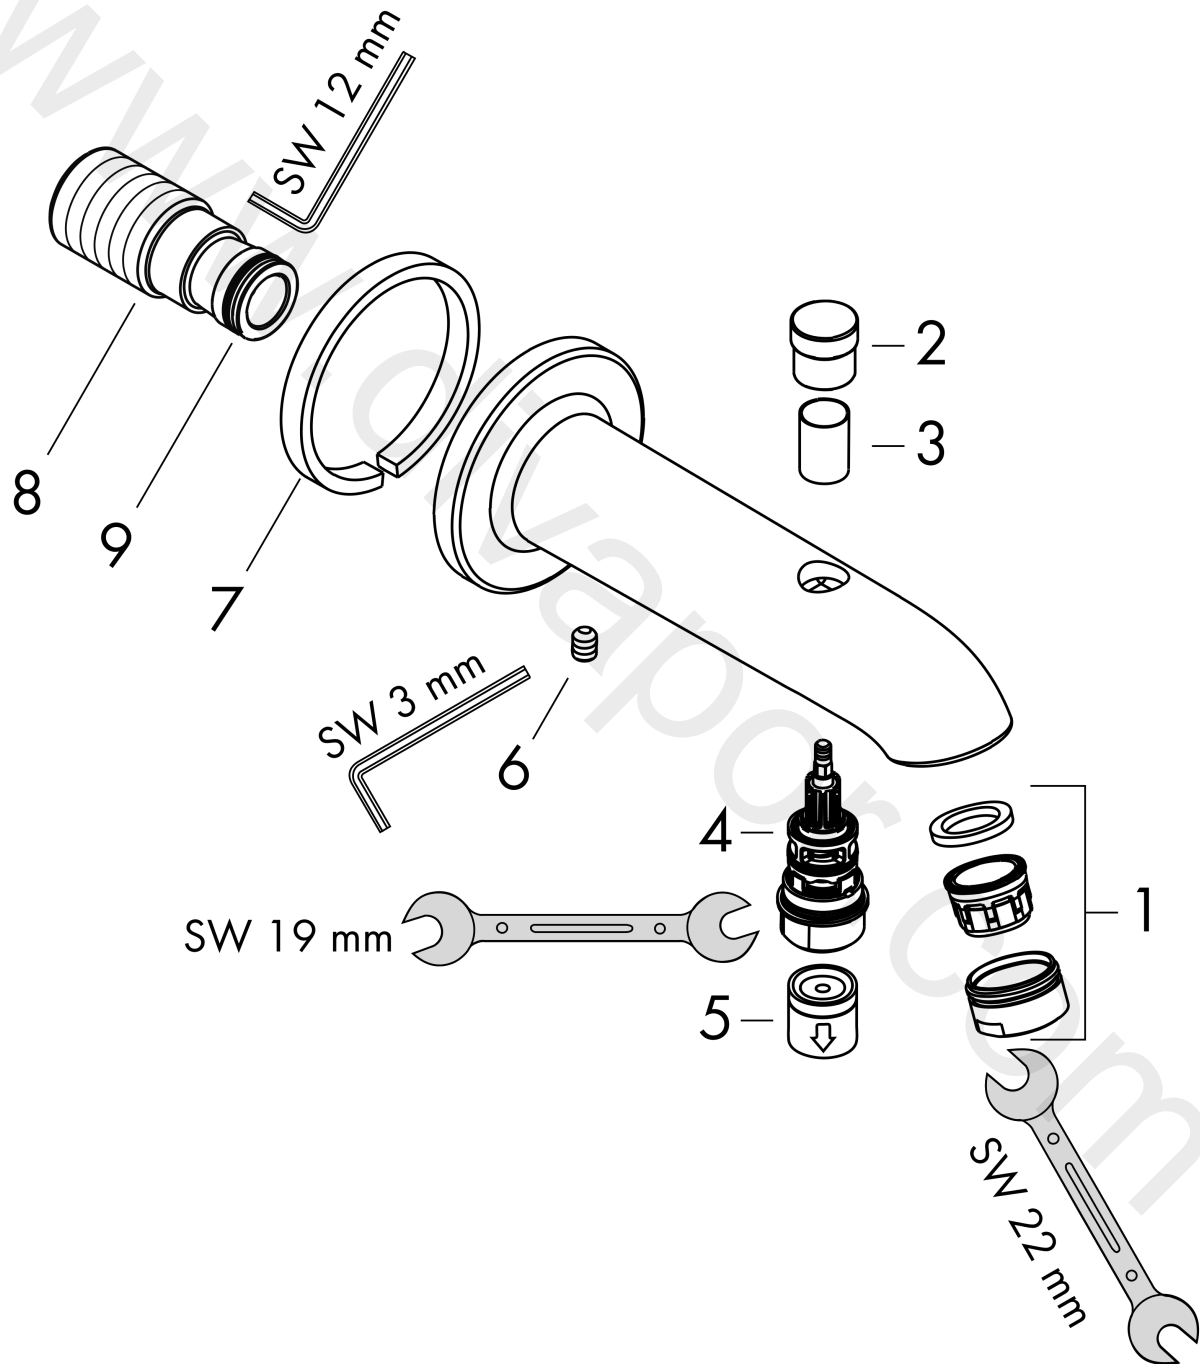

Bath spout 22.8 cm with diverter valve
 Surfaces: Article Number: 13424000

Exploded Drawing

Year of production: 07/08 - 04/20

Bath spout 22.8 cm with diverter valve

Surfaces: Article Number: **13424000**

Spare part list

Year of production: **07/08 - 04/20**

Pos.	Description	Article Number	Price	PU
1	aerator M24x1 (25 l/min)	13914000	£ 19,50	1
2	diverter knob	97981000	£ 20,50	1
3	sleeve	97979000	£ 16,10	1
4	selector	97978000	£ 64,00	1
5	non return valve	97980000	£ 16,10	1
6	hollow set screw M6x8	97810000	£ 3,30	1
7	seal	97530000	£ 6,10	1
8	connecting thread G½	95739000	£ 25,00	1
9	O-ring 16x2,5	98134000	£ 3,30	1
a	diverter fixing device	97211000	£ 3,30	1