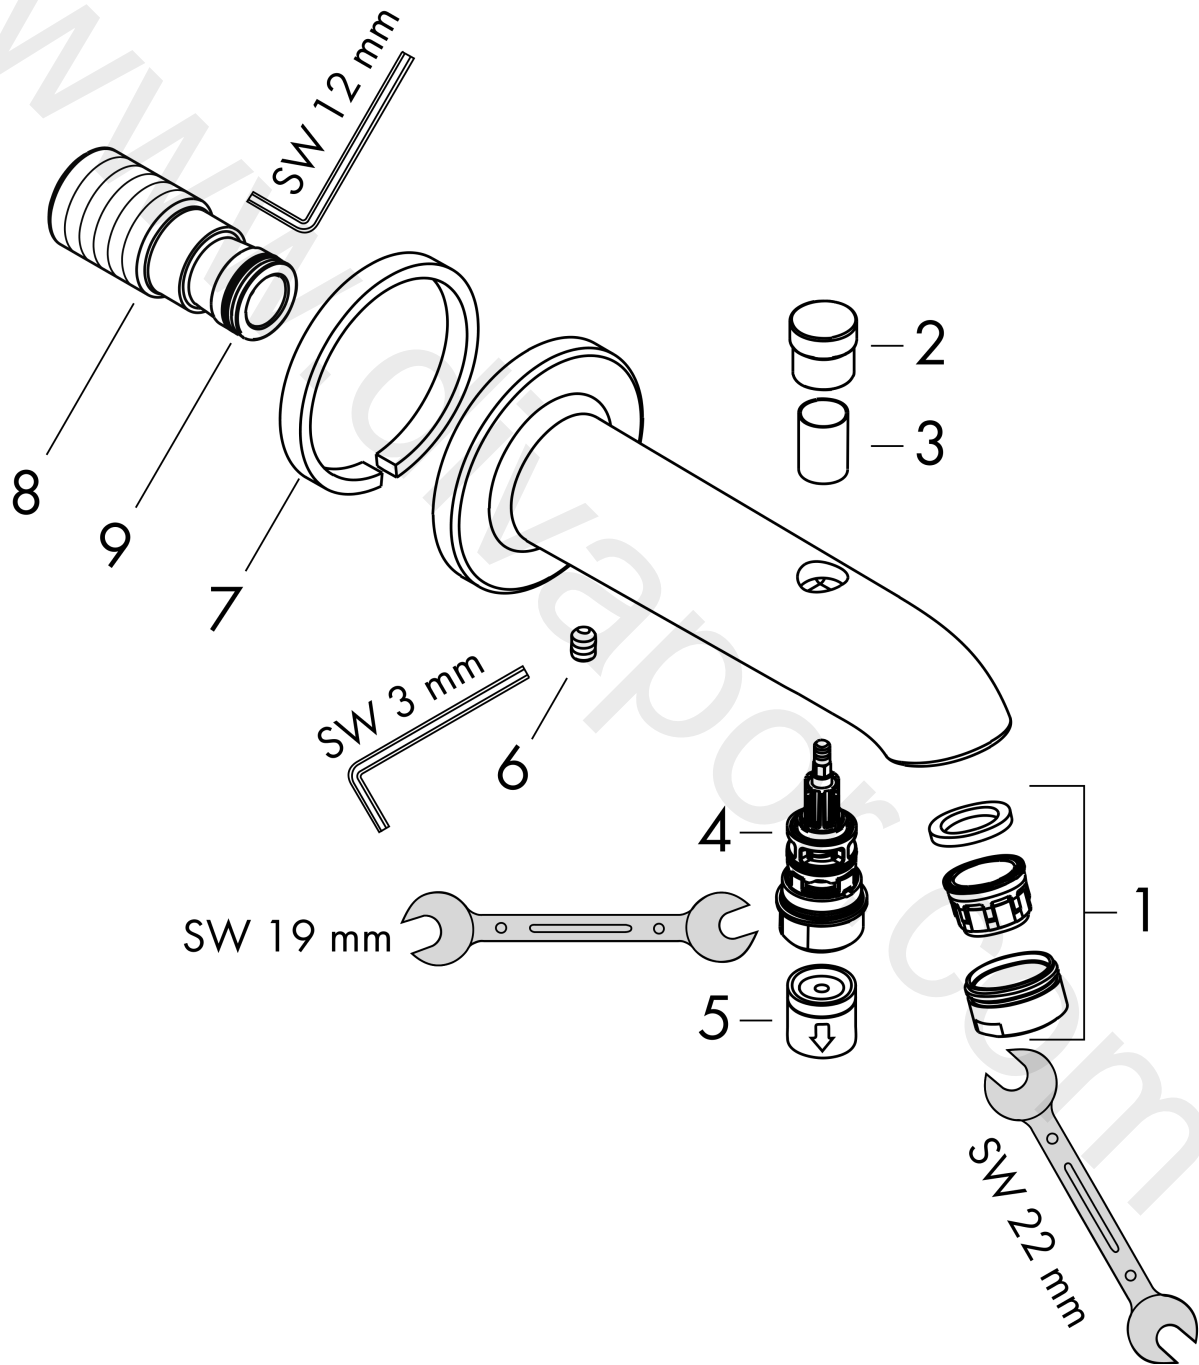

Bath spout 15.2 cm with diverter valve
 Surfaces: Article Number: 13423000

Exploded Drawing

Year of production: 07/08 - 04/20

Bath spout 15.2 cm with diverter valve

Surfaces: Article Number: **13423000**

Spare part list

Year of production: **07/08 - 04/20**

Pos.	Description	Article Number	Price	PU
1	aerator M24x1 (25 l/min)	13914000	£ 19,50	1
2	diverter knob	97981000	£ 20,50	1
3	sleeve	97979000	£ 16,10	1
4	selector	97978000	£ 64,00	1
5	non return valve	97980000	£ 16,10	1
6	hollow set screw M6x8	97810000	£ 3,30	1
7	seal	97530000	£ 6,10	1
8	connecting thread G½	95739000	£ 25,00	1
9	O-ring 16x2,5	98134000	£ 3,30	1
a	diverter fixing device	97211000	£ 3,30	1