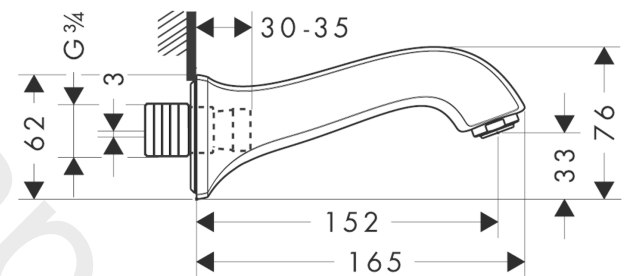

Metris Classic Bath spout

Finish: **Chrome** Article Number: **13413000**

Description

product features

- 1 function
- projection: 165 mm
- wall-mounted
- maximum flow rate at 3 bar: 21,5 l/min
- spray type: normal spray
- WRAS_2001055
- WRAS_2001055 - 20200207_WRAS_approval_letter_33089

Article Details

Price excl. VAT

241,67 £

Technology

Product image

Scale drawing

Flowchart

The consumption was measured in combination with the appropriate fittings (thermostat/mixer/ in-wall valve) to reflect actual application in practice.

**Metris Classic
Bath spout**

Finish: **Chrome** Article Number: **13413000**

Exploded Drawing

Year of production: >04/09

Metris Classic**Bath spout**Finish: **Chrome** Article Number: **13413000****Spare part list**

Year of production: >04/09

Pos.	Description	Article Number	Price	PU
1	connecting thread	97846000	£ 51,00	1
2	O-ring 13x2	98128000	£ 3,30	1
3	seal	97530000	£ 6,10	1
4	hollow set screw M6x8	97810000	£ 3,30	1
5	aerator M24x1 (30 l/min)	96512000	£ 16,10	1
a	connecting thread G½	95626000	£ 43,00	1