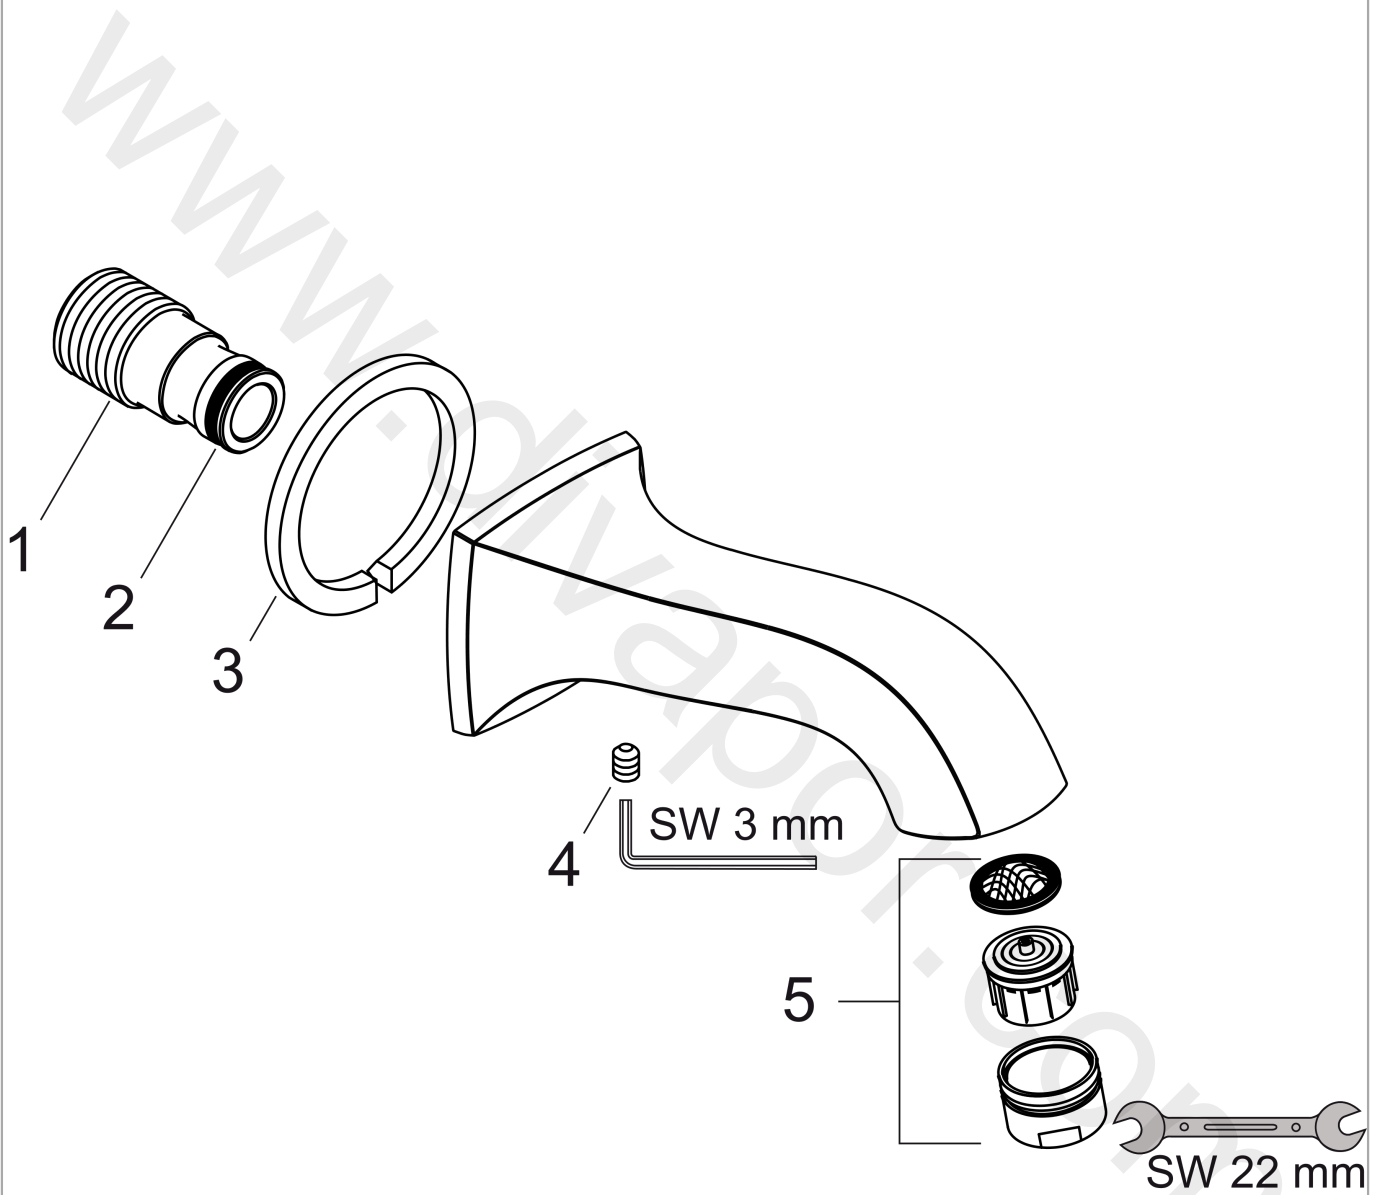

Metris Classic Bath spout

Finish: **Chrome** Article Number: **13413000**

Description

product features

- 1 function
- projection: 165 mm
- wall-mounted
- maximum flow rate at 3 bar: 21,5 l/min
- spray type: normal spray
- WRAS_2001055
- WRAS_2001055 - 20200207_WRAS_approval_letter_33089

Article Details

Price excl. VAT

241,67 £

Technology

Product image

Scale drawing

Flowchart

The consumption was measured in combination with the appropriate fittings (thermostat/mixer/ in-wall valve) to reflect actual application in practice.

**Metris Classic
Bath spout**

Finish: **Chrome** Article Number: **13413000**

Exploded Drawing

Year of production: >04/09

Metris Classic**Bath spout**Finish: **Chrome** Article Number: **13413000****Spare part list**

Year of production: >04/09

Pos.	Description	Article Number	Price	PU
1	connecting thread	97846000	£ 51,00	1
2	O-ring 13x2	98128000	£ 3,30	1
3	seal	97530000	£ 6,10	1
4	hollow set screw M6x8	97810000	£ 3,30	1
5	aerator M24x1 (30 l/min)	96512000	£ 16,10	1
a	connecting thread G½	95626000	£ 43,00	1