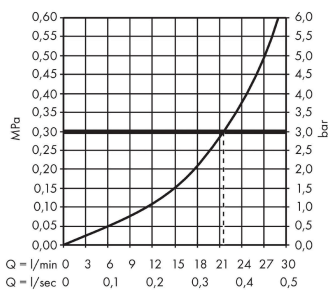

Metris Classic Bath spout

Finish: **Chrome** Article Number: **13413000**

Description

product features

- 1 function
- projection: 165 mm
- wall-mounted
- maximum flow rate at 3 bar: 21,5 l/min
- spray type: normal spray
- WRAS_2001055
- WRAS_2001055 - 20200207_WRAS_approval_letter_33089

Article Details

Price excl. VAT

241,67 £

Technology

Product image

Scale drawing

Flowchart

The consumption was measured in combination with the appropriate fittings (thermostat/mixer/ in-wall valve) to reflect actual application in practice.

Year of production: >04/09

Pos.	Description	Article Number	Price	PU
1	connecting thread	97846000	£ 51,00	1
2	O-ring 13x2	98128000	£ 3,30	1
3	seal	97530000	£ 6,10	1
4	hollow set screw M6x8	97810000	£ 3,30	1
5	aerator M24x1 (30 l/min)	96512000	£ 16,10	1
a	connecting thread G½	95626000	£ 43,00	1