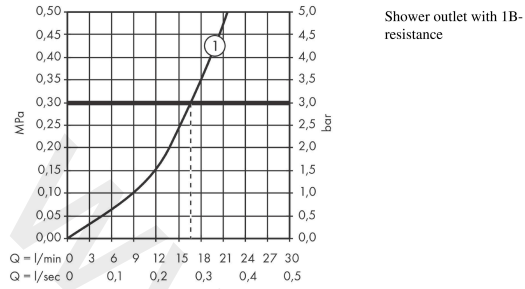

Ecostat

Shower thermostat Comfort for exposed installation project

Finish: **Chrome** Article Number: **13288000**

Description

product features

- 1 function
- EcoStop button limits the water consumption to 10 l/min
- thermostat cartridge, ceramic valve 180°
- maximum flow rate at 3 bar: 17 l/min
- min. operating pressure: 1 bar
- max. operating pressure: 10 bar
- Safety stop at 40 °C
- temperature limitation adjustable
- non-return valve
- with silencer
- material handles: metal
- centre distance: 150 ± 12 mm
- connection dimension: DN15
- connection type: straight shape connection

Technology

Certificates / Sustainability

Product image

Scale drawing

Ecostat

Shower thermostat Comfort for exposed installation project

Finish: **Chrome** Article Number: **13288000**

Flowchart