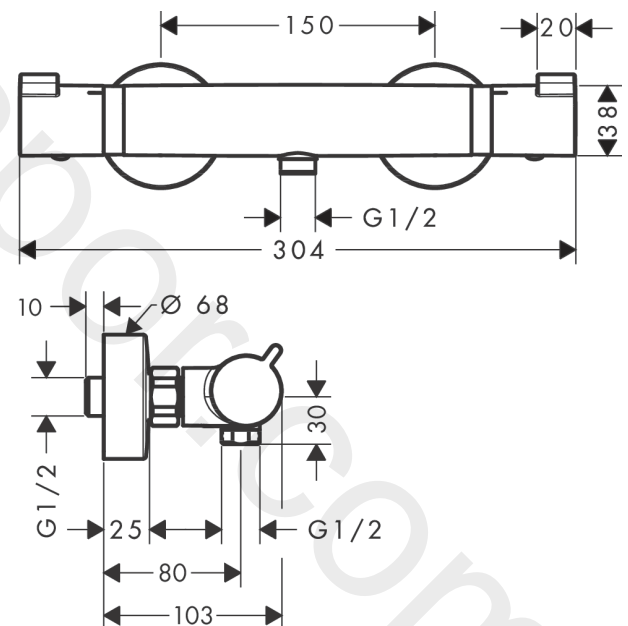

Ecostat

Shower thermostat Comfort for exposed installation project

Finish: **Chrome** Article Number: **13288000**

Description

product features

- 1 function
- EcoStop button limits the water consumption to 10 l/min
- thermostat cartridge, ceramic valve 180°
- maximum flow rate at 3 bar: 17 l/min
- min. operating pressure: 1 bar
- max. operating pressure: 10 bar
- Safety stop at 40 °C
- temperature limitation adjustable
- non-return valve
- with silencer
- material handles: metal
- centre distance: 150 ± 12 mm
- connection dimension: DN15
- connection type: straight shape connection

Technology

Certificates / Sustainability

Product image

Scale drawing

Ecostat

Shower thermostat Comfort for exposed installation project

Finish: **Chrome** Article Number: **13288000**

Flowchart

Finish: **Chrome** Article Number: **13288000**

Spare part list

Year of production: >10/17

| Pos. | Description | Article Number | Price | PU |
|------|---|----------------|----------|----|
| 1 | handle | 95836000 | £ 35,00 | 1 |
| 2 | pushbutton | 92848000 | £ 6,10 | 1 |
| 3 | handle fixing set | 95843000 | £ 9,00 | 1 |
| 4 | safety set | 95839000 | £ 20,50 | 1 |
| 5 | nut | 98913000 | £ 20,50 | 1 |
| 6 | O-ring 26x1,5 | 98390000 | £ 3,30 | 1 |
| 7 | thermostat cartridge | 98282000 | £ 110,00 | 1 |
| 8 | cartridge for exchanged connections | 92373000 | £ 275,00 | 1 |
| 9 | safety set | 95841000 | £ 20,50 | 1 |
| 10 | shut off unit | 94149000 | £ 35,00 | 1 |
| 11 | O-ring 14x2 | 98129000 | £ 3,30 | 1 |
| 12 | set of nuts | 96157000 | £ 35,00 | 1 |
| 13 | non return valve (pressure-resistant up to 2 MPa) | 93136000 | £ 35,00 | 1 |
| 14 | non return valve | 96737000 | £ 35,00 | 1 |
| 15 | O-ring 17x1,5 | 98137000 | £ 3,30 | 1 |
| 16 | filter packing | 96922000 | £ 9,00 | 1 |
| 17 | escutcheon Ø 68 mm | 96467000 | £ 20,50 | 1 |
| 18 | noise reduction | 96429000 | £ 6,10 | 1 |