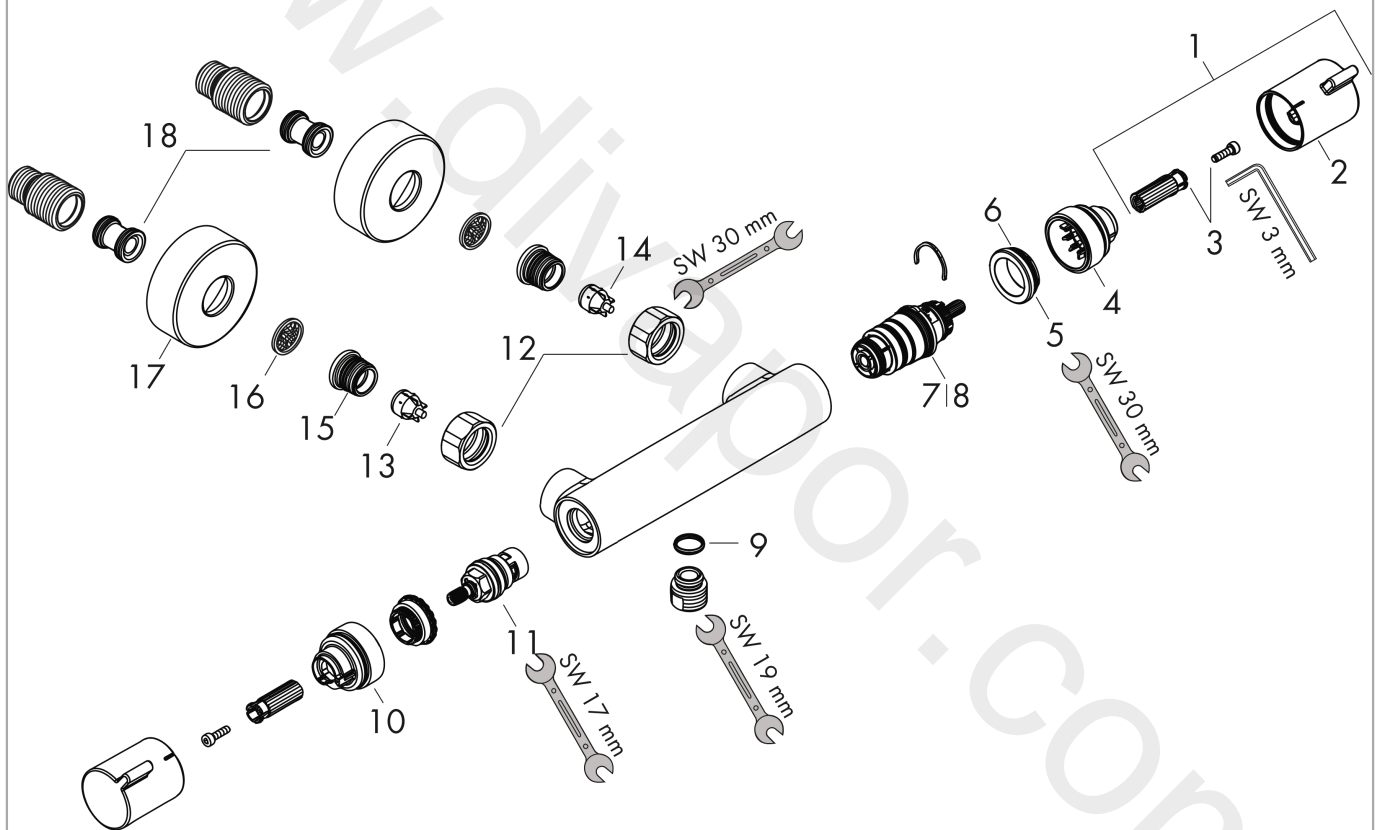

Ecostat
Shower thermostat Comfort for exposed installation project
Finish: **Chrome** Article Number: **13288000**

Exploded Drawing

Year of production: >10/17

Ecostat

Shower thermostat Comfort for exposed installation project

Finish: **Chrome** Article Number: **13288000**

Spare part list

Year of production: >10/17

Pos.	Description	Article Number	Price	PU
1	handle	95836000	£ 35,00	1
2	pushbutton	92848000	£ 6,10	1
3	handle fixing set	95843000	£ 9,00	1
4	safety set	95839000	£ 20,50	1
5	nut	98913000	£ 20,50	1
6	O-ring 26x1,5	98390000	£ 3,30	1
7	thermostat cartridge	98282000	£ 110,00	1
8	cartridge for exchanged connections	92373000	£ 275,00	1
9	safety set	95841000	£ 20,50	1
10	shut off unit	94149000	£ 35,00	1
11	O-ring 14x2	98129000	£ 3,30	1
12	set of nuts	96157000	£ 35,00	1
13	non return valve (pressure-resistant up to 2 MPa)	93136000	£ 35,00	1
14	non return valve	96737000	£ 35,00	1
15	O-ring 17x1,5	98137000	£ 3,30	1
16	filter packing	96922000	£ 9,00	1
17	escutcheon Ø 68 mm	96467000	£ 20,50	1
18	noise reduction	96429000	£ 6,10	1