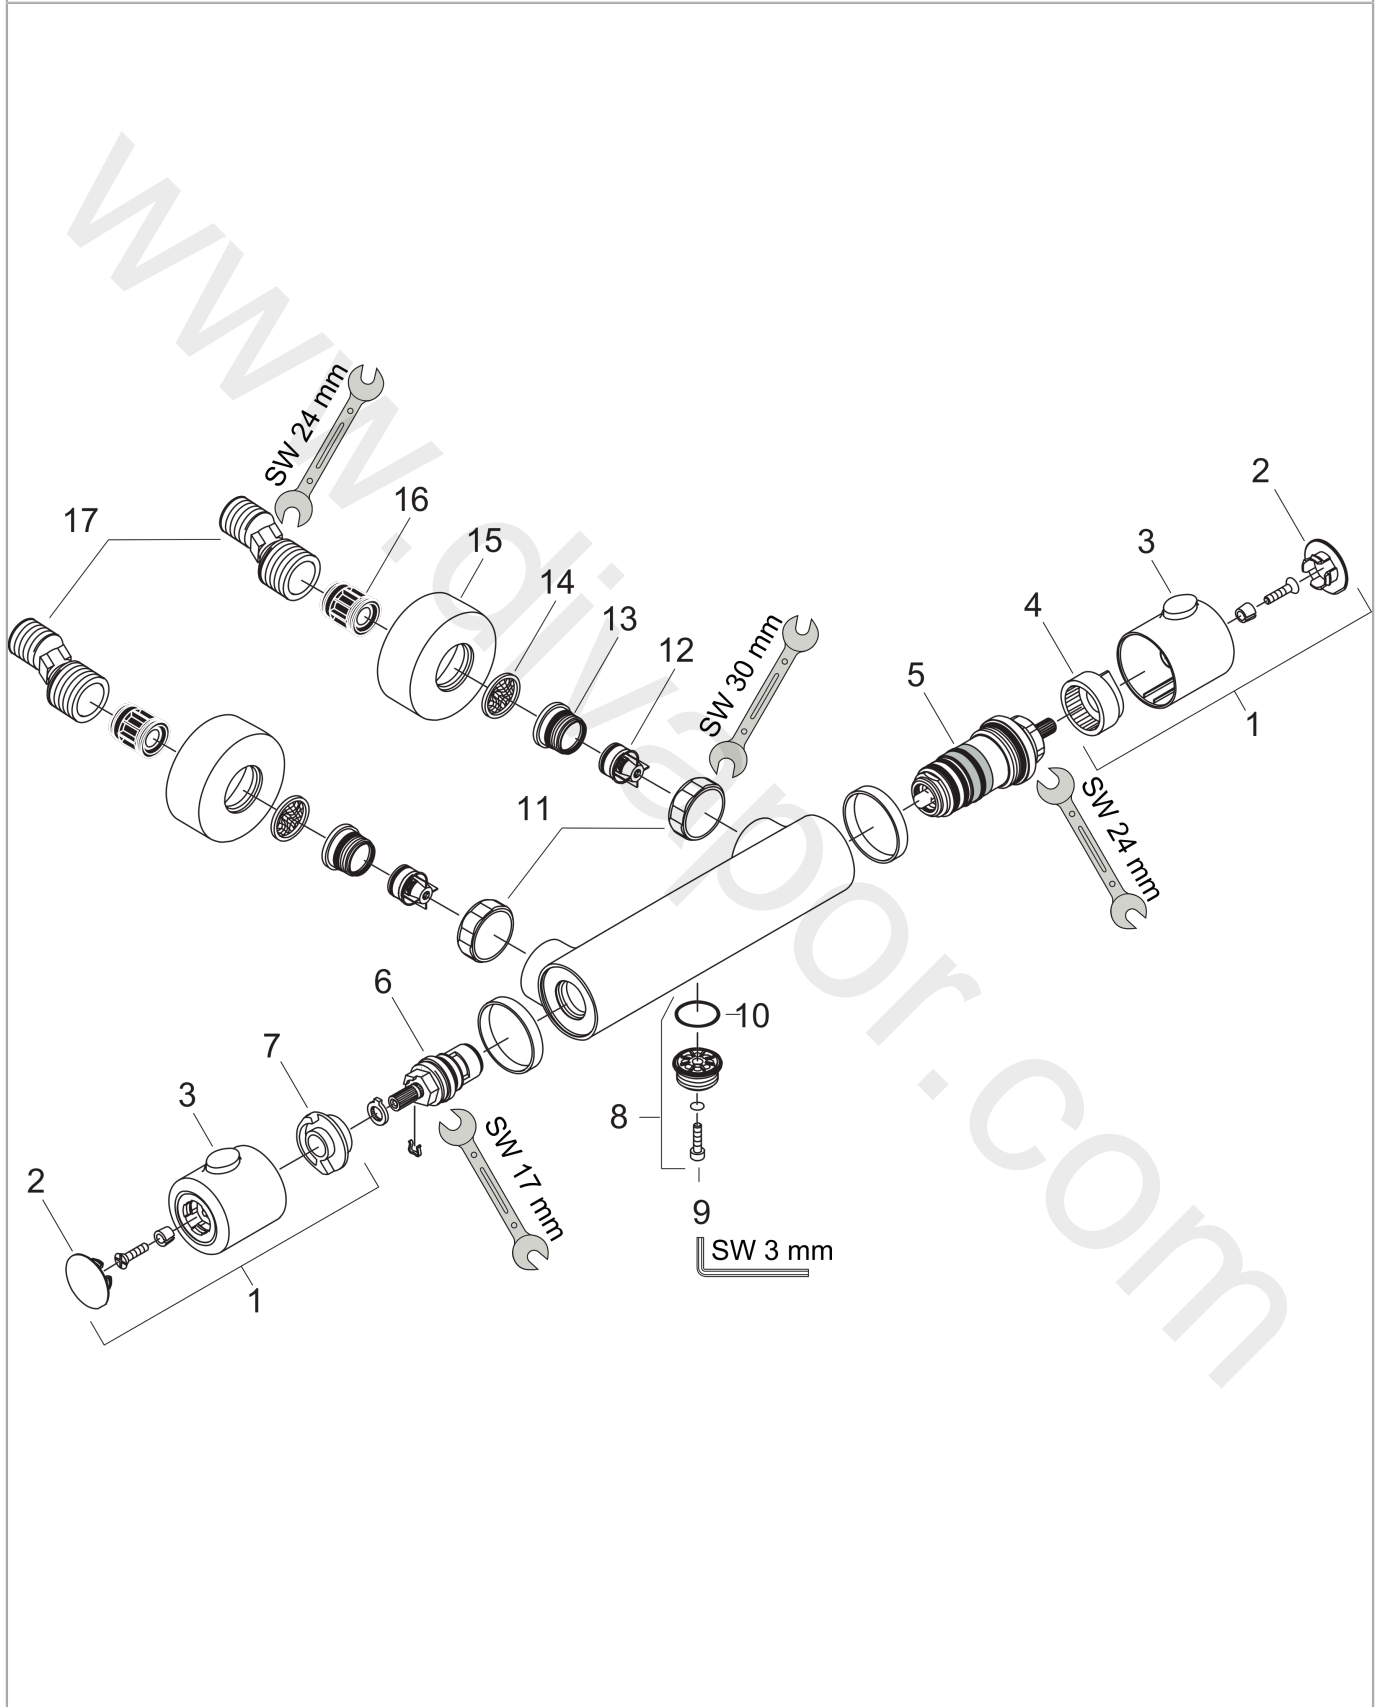

Ecostat
Shower thermostat 1001 SL for exposed installation
 Surfaces: Article Number: 13261810

Exploded Drawing

Year of production: 01/03 - 03/09

Ecostat

Shower thermostat 1001 SL for exposed installation

Surfaces: Article Number: **13261810**

Spare part list

Year of production: **01/03 - 03/09**

Pos.	Description	Article Number	Price	PU
1	handle	96618810	£ 51,00	1
2	cover for handle	96263810	£ 20,50	1
3	set of push buttons (grey)	97231000	£ 20,50	1
4	safety set for temperature control	95041000	£ 16,10	1
5	thermostat cartridge	94282000	£ 137,00	1
6	shut off unit	94149000	£ 35,00	1
7	safety set for flow control	95042000	£ 16,10	1
8	Hose Connection	98556000	£ 35,00	1
9	hexagon socket screw M5x25	97664000	£ 3,30	1
10	O-ring 20x1	98140000	£ 3,30	1
11	set of nuts	96157810	-	1
12	non return valve	96737000	£ 35,00	1
13	O-ring 17x1,5	98137000	£ 3,30	1
14	filter packing	96922000	£ 9,00	1
15	escutcheon Ø 68 mm	96467810	£ 25,00	1
16	noise reduction	96429000	£ 6,10	1
17	set of S-unions (±12 mm)	94140000	£ 51,00	1
a	set of S-unions (±32 mm)	98592000	£ 43,00	1