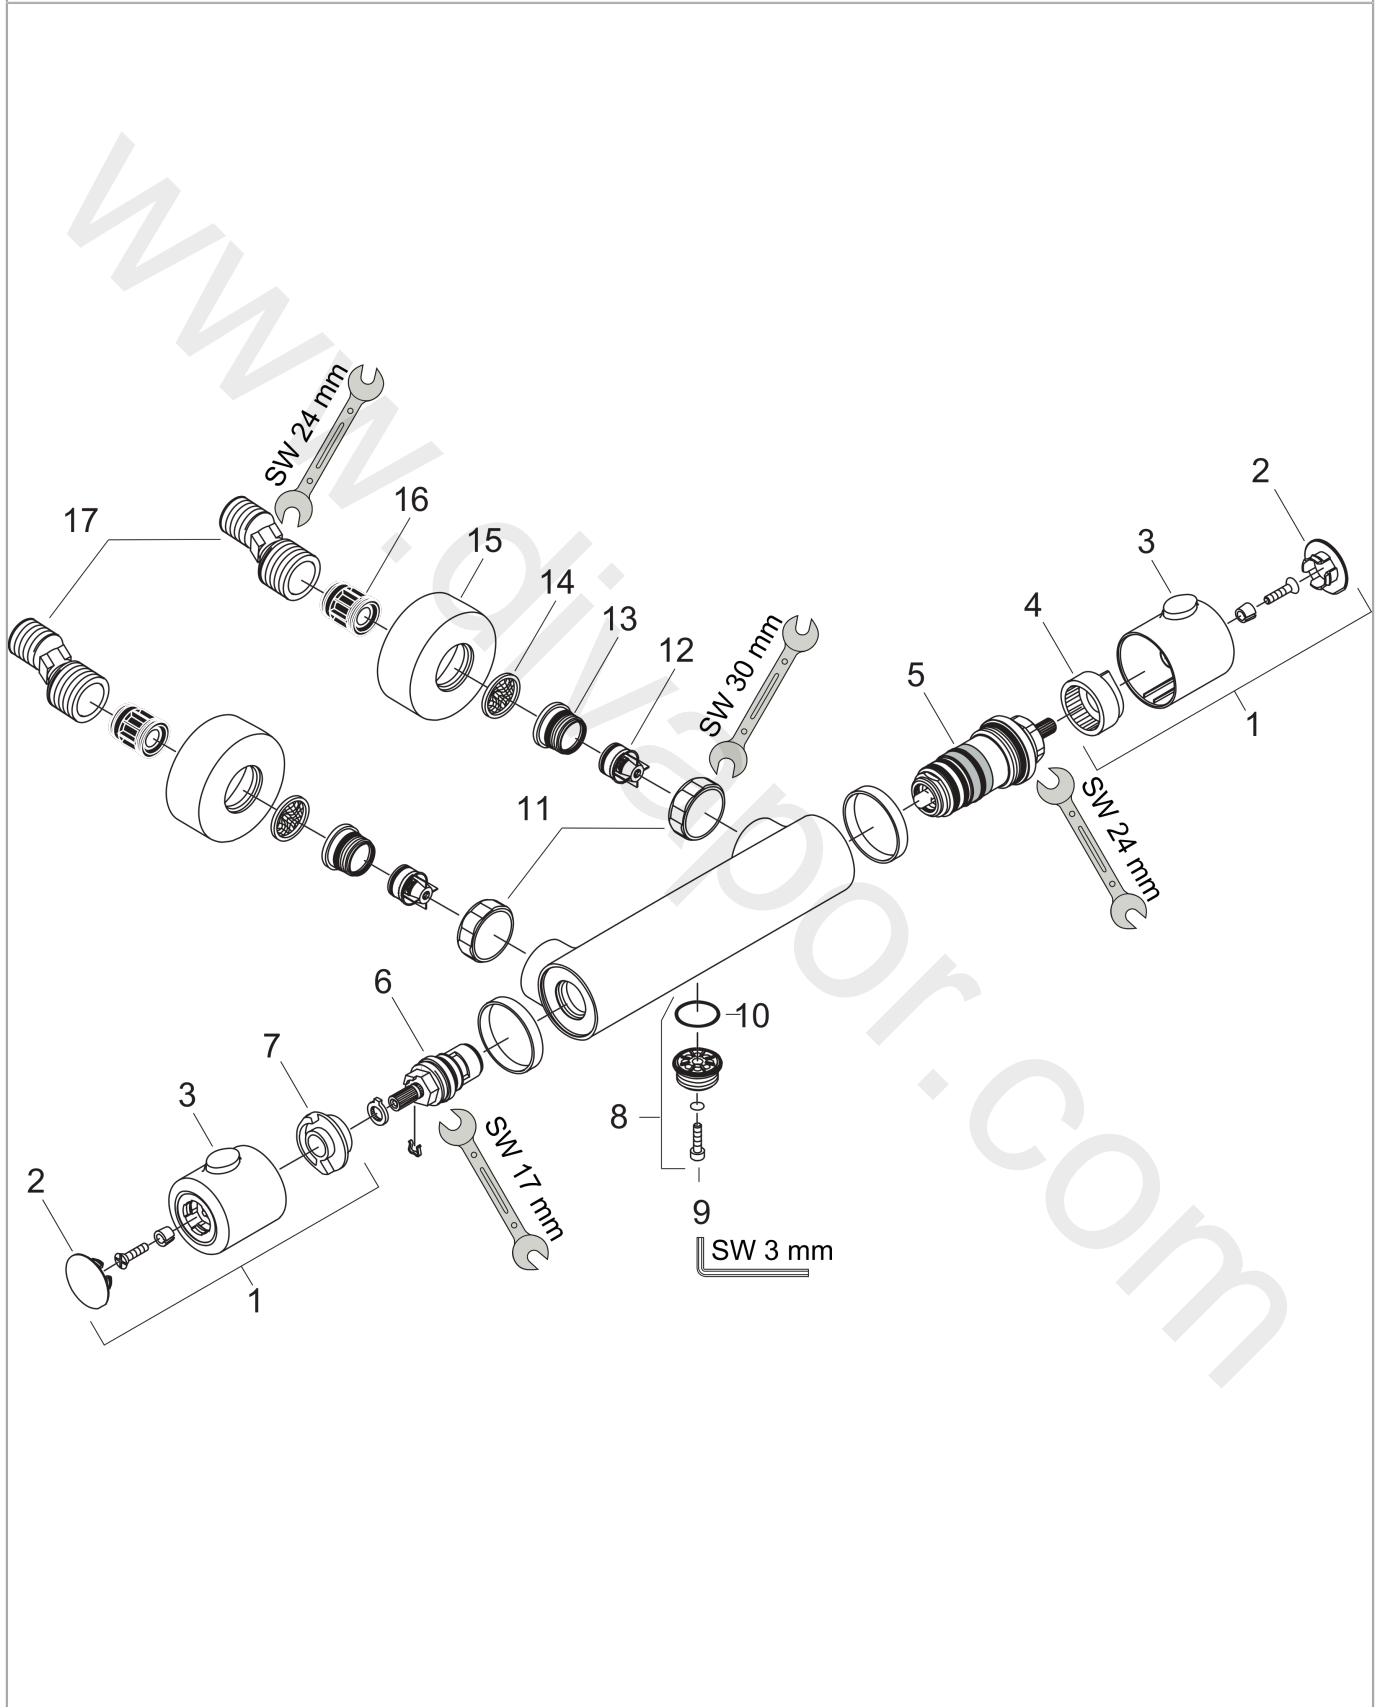

**Ecostat**  
**Shower thermostat 1001 SL for exposed installation**  
 Surfaces: Article Number: 13261800

**Exploded Drawing**

Year of production: 01/03 - 12/11

### Shower thermostat 1001 SL for exposed installation

Surfaces: Article Number: **13261800**

#### Spare part list

Year of production: 01/03 - 12/11

Pos.	Description	Article Number	Price	PU
1	handle	96618800	£ 64,00	1
2	cover for handle	96263800	£ 25,00	1
3	set of push buttons (grey)	97231000	£ 20,50	1
4	safety set for temperature control	95041000	£ 16,10	1
5	thermostat cartridge	94282000	£ 137,00	1
6	shut off unit	94149000	£ 35,00	1
7	safety set for flow control	95042000	£ 16,10	1
8	Hose Connection	98556000	£ 35,00	1
9	hexagon socket screw M5x25	97664000	£ 3,30	1
10	O-ring 20x1	98140000	£ 3,30	1
11	set of nuts	96157800	£ 51,00	1
12	non return valve	96737000	£ 35,00	1
13	O-ring 17x1,5	98137000	£ 3,30	1
14	filter packing	96922000	£ 9,00	1
15	escutcheon Ø 68 mm	96467800	£ 51,00	1
16	noise reduction	96429000	£ 6,10	1
17	set of S-unions (±12 mm)	94140000	£ 51,00	1
a	set of S-unions (±32 mm)	98592000	£ 43,00	1