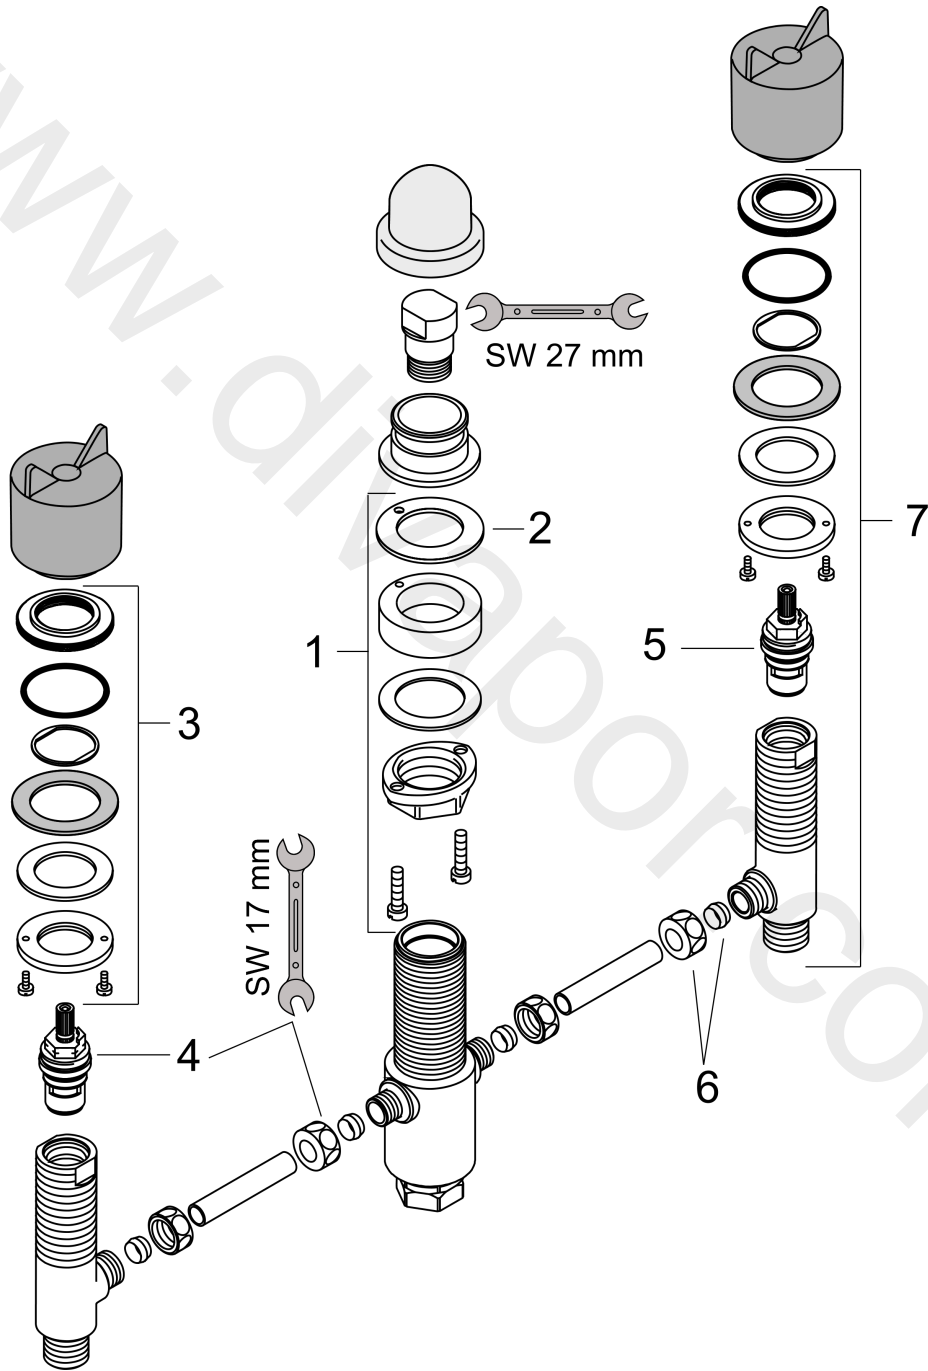

#### product features

- maintenance opening required
- connection thread: G 1/2
- connection dimension: DN15
- ceramic valves hot/cold 90°

### Product image

### Scale drawing

**Basic set for 3-hole rim mounted bath mixer**

Finish: n.a. Article Number: 13233180

**Exploded Drawing**

Year of production: >06/09

**Basic set for 3-hole rim mounted bath mixer**

Finish: n.a. Article Number: 13233180

**Spare part list**

Year of production: &gt;06/09

Pos.	Description	Article Number	Price	PU
1	fixing set for 4 hole bath mixer spout	96080000	£ 51,00	1
2	seal	92582000	£ 3,30	1
3	fixing set for shut off unit	96078000	£ 35,00	1
4	shut off unit right closing	94009000	£ 43,00	1
5	shut off unit left closing	94008000	£ 43,00	1
6	squeezing connection	88513000	£ 16,10	1
7	stop valve cpl.	95660000	£ 110,00	1