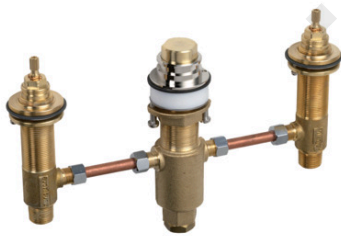

## Basic set for 3-hole rim mounted bath mixer

Finish: n.a. Article Number: 13233180

#### product features

- maintenance opening required
- connection thread: G 1/2
- connection dimension: DN15
- ceramic valves hot/cold 90°

### Scale drawing

**Basic set for 3-hole rim mounted bath mixer**

Finish: n.a. Article Number: 13233180

**Exploded Drawing**

Year of production: >06/09

**Basic set for 3-hole rim mounted bath mixer**

Finish: n.a. Article Number: 13233180

**Spare part list**

Year of production: &gt;06/09

Pos.	Description	Article Number	Price	PU
1	fixing set for 4 hole bath mixer spout	96080000	£ 51,00	1
2	seal	92582000	£ 3,30	1
3	fixing set for shut off unit	96078000	£ 35,00	1
4	shut off unit right closing	94009000	£ 43,00	1
5	shut off unit left closing	94008000	£ 43,00	1
6	squeezing connection	88513000	£ 16,10	1
7	stop valve cpl.	95660000	£ 110,00	1