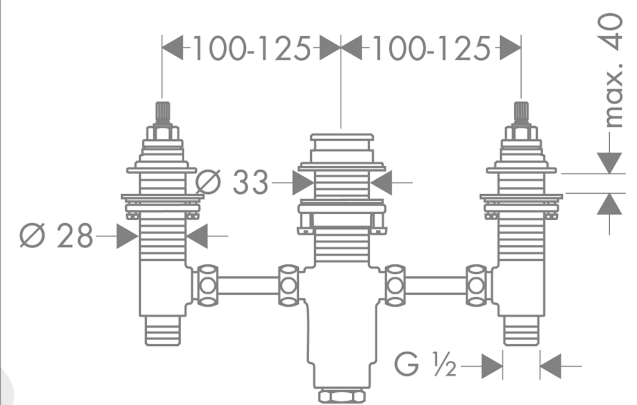

#### product features

- maintenance opening required
- connection thread: G 1/2
- connection dimension: DN15
- ceramic valves hot/cold 90°

### Scale drawing

**Basic set for 3-hole rim mounted bath mixer**

Finish: n.a. Article Number: 13233180

**Exploded Drawing**

Year of production: >06/09

**Basic set for 3-hole rim mounted bath mixer**

Finish: n.a. Article Number: 13233180