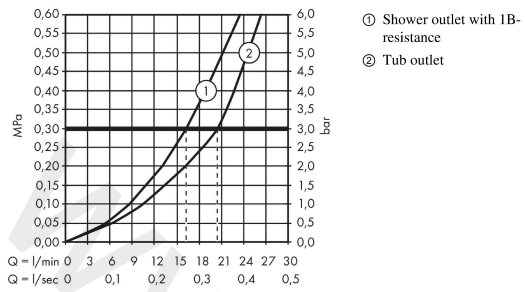

Ecostat

Bath thermostat 1001 CL for exposed installation

Finish: **Chrome** Article Number: **13201000**

Description

product features

- projection 182 mm
- 2 functions
- thermostat cartridge, shut-off valve
- spray type mixer: normal spray
- maximum flow rate at 3 bar: 20 l/min
- flow rate for bath spout at 3 bar: 20 l/min
- flow rate of hand shower at 3 bar: 16 l/min
- flow rate hand shower connection at 3 bar: 16 l/min
- min. operating pressure: 1 bar
- max. operating pressure: 10 bar
- safety stop at 40 °C
- temperature limitation adjustable
- non-return valve
- with silencer
- material handles: metal
- connection dimension: DN15
- connection type: s-shaped connections, G 1/2
- wall-mounted
- centre distance: 150 ± 12 mm
- dirt filter included
- WRAS 1809030
- WRAS 1809030
- WRAS 1809030 - Approval letter

Article Details

Price excl. VAT

237,50 £

Technology

Certificates / Sustainability

Product image

Scale drawing

Ecostat
Bath thermostat 1001 CL for exposed installation
 Finish: **Chrome** Article Number: **13201000**

Flowchart

Ecostat
Bath thermostat 1001 CL for exposed installation
 Finish: **Chrome** Article Number: **13201000**

Exploded Drawing

Year of production: >09/19

Ecostat

Bath thermostat 1001 CL for exposed installation