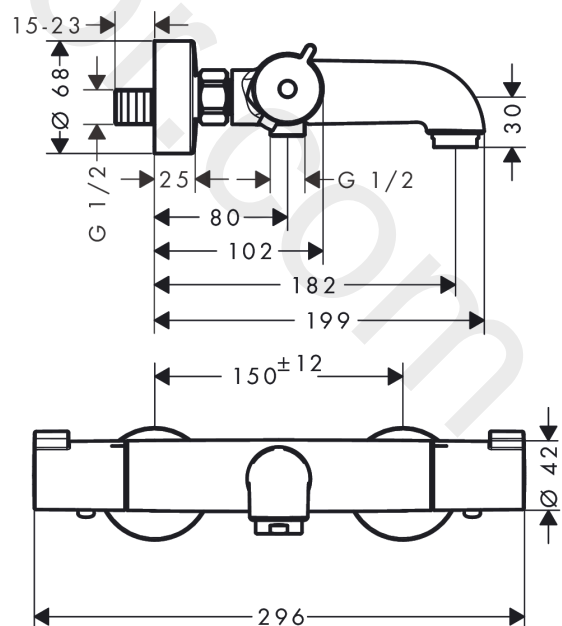

Ecostat

Bath thermostat 1001 CL for exposed installation

Finish: **Chrome** Article Number: **13201000**

Description

product features

- projection 182 mm
- 2 functions
- thermostat cartridge, shut-off valve
- spray type mixer: normal spray
- maximum flow rate at 3 bar: 20 l/min
- flow rate for bath spout at 3 bar: 20 l/min
- flow rate of hand shower at 3 bar: 16 l/min
- flow rate hand shower connection at 3 bar: 16 l/min
- min. operating pressure: 1 bar
- max. operating pressure: 10 bar
- safety stop at 40 °C
- temperature limitation adjustable
- non-return valve
- with silencer
- material handles: metal
- connection dimension: DN15
- connection type: s-shaped connections, G 1/2
- wall-mounted
- centre distance: 150 ± 12 mm
- dirt filter included
- WRAS 1809030
- WRAS 1809030
- WRAS 1809030 - Approval letter

Article Details

Price excl. VAT

237,50 £

Technology

Certificates / Sustainability

Product image

Scale drawing

Ecostat
Bath thermostat 1001 CL for exposed installation
 Finish: **Chrome** Article Number: **13201000**

Finish: **Chrome** Article Number: **13201000**

Spare part list

Year of production: >09/19

Pos.	Description	Article Number	Price	PU
1	handle	92836000	£ 43,00	1
2	cover cap	95433000	£ 6,10	1
3	pushbutton	92848000	£ 6,10	1
4	safety set for temperature control	95041000	£ 16,10	1
5	thermostat cartridge	94282000	£ 137,00	1
6	stop ring for flow control	98674000	£ 9,00	1
7	nut	92853000	£ 9,00	1
8	shut off unit with selector	96509000	£ 96,00	1
9	aerator M24x1 (25 l/min)	92511000	£ 13,30	1
10	connecting thread	95392000	£ 20,50	1
11	O-ring 14x2	98129000	£ 3,30	1
12	set of unions	94285000	£ 67,00	1
13	set of nuts	96157000	£ 35,00	1
14	non return valve (pressure-resistant up to 2 MPa)	93136000	£ 35,00	1
15	non return valve	96737000	£ 35,00	1
16	O-ring 17x1,5	98137000	£ 3,30	1
17	filter packing	96922000	£ 9,00	1
18	escutcheon Ø 68 mm	96467000	£ 20,50	1
19	set of S-unions (±12 mm)	94140000	£ 51,00	1
20	noise reduction	96429000	£ 6,10	1