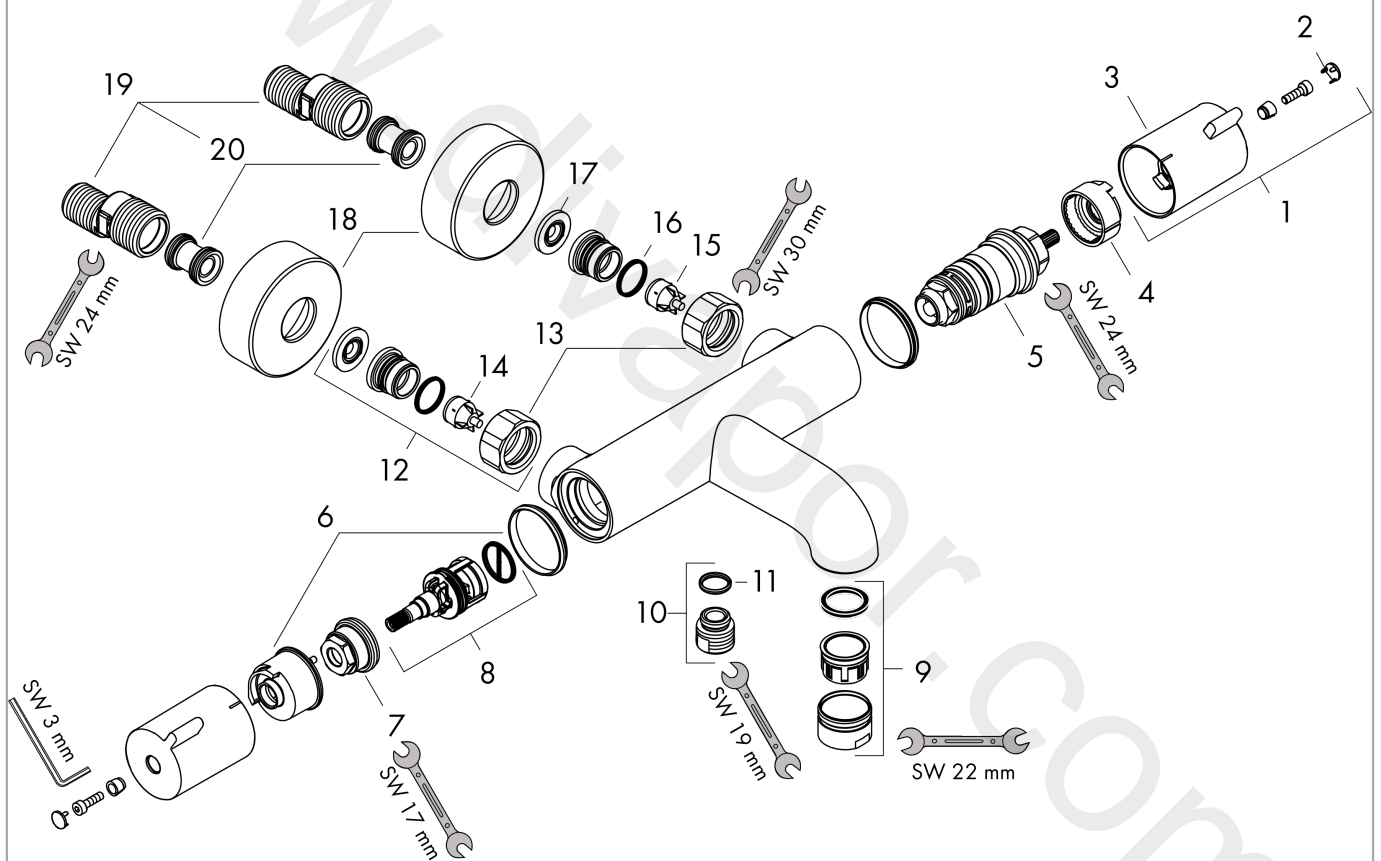

Ecostat

Bath thermostat 1001 CL for exposed installation

Finish: **Chrome** Article Number: **13201000**

Description

product features

- projection 182 mm
- 2 functions
- thermostat cartridge, shut-off valve
- spray type mixer: normal spray
- maximum flow rate at 3 bar: 20 l/min
- flow rate for bath spout at 3 bar: 20 l/min
- flow rate of hand shower at 3 bar: 16 l/min
- flow rate hand shower connection at 3 bar: 16 l/min
- min. operating pressure: 1 bar
- max. operating pressure: 10 bar
- safety stop at 40 °C
- temperature limitation adjustable
- non-return valve
- with silencer
- material handles: metal
- connection dimension: DN15
- connection type: s-shaped connections, G 1/2
- wall-mounted
- centre distance: 150 ± 12 mm
- dirt filter included
- WRAS 1809030
- WRAS 1809030
- WRAS 1809030 - Approval letter

Flowchart

Ecostat
Bath thermostat 1001 CL for exposed installation
 Finish: **Chrome** Article Number: **13201000**

Exploded Drawing

Year of production: >09/19

Ecostat

Bath thermostat 1001 CL for exposed installation

Finish: **Chrome** Article Number: **13201000**

Spare part list

Year of production: >09/19

Pos.	Description	Article Number	Price	PU
1	handle	92836000	£ 43,00	1
2	cover cap	95433000	£ 6,10	1
3	pushbutton	92848000	£ 6,10	1
4	safety set for temperature control	95041000	£ 16,10	1
5	thermostat cartridge	94282000	£ 137,00	1
6	stop ring for flow control	98674000	£ 9,00	1
7	nut	92853000	£ 9,00	1
8	shut off unit with selector	96509000	£ 96,00	1
9	aerator M24x1 (25 l/min)	92511000	£ 13,30	1
10	connecting thread	95392000	£ 20,50	1
11	O-ring 14x2	98129000	£ 3,30	1
12	set of unions	94285000	£ 67,00	1
13	set of nuts	96157000	£ 35,00	1
14	non return valve (pressure-resistant up to 2 MPa)	93136000	£ 35,00	1
15	non return valve	96737000	£ 35,00	1
16	O-ring 17x1,5	98137000	£ 3,30	1
17	filter packing	96922000	£ 9,00	1
18	escutcheon Ø 68 mm	96467000	£ 20,50	1
19	set of S-unions (±12 mm)	94140000	£ 51,00	1
20	noise reduction	96429000	£ 6,10	1