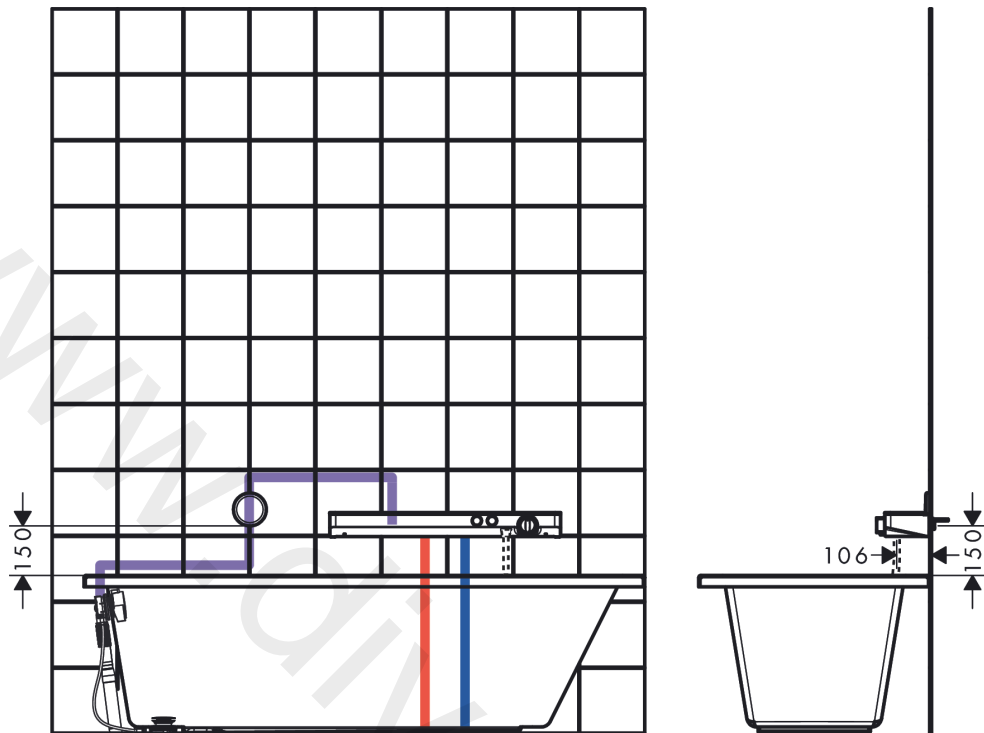

ShowerTablet Select
Thermostat 700 universal for exposed installation for 2 functions
Finish: **White/Chrome** Article Number: **13184407**

Installation examples