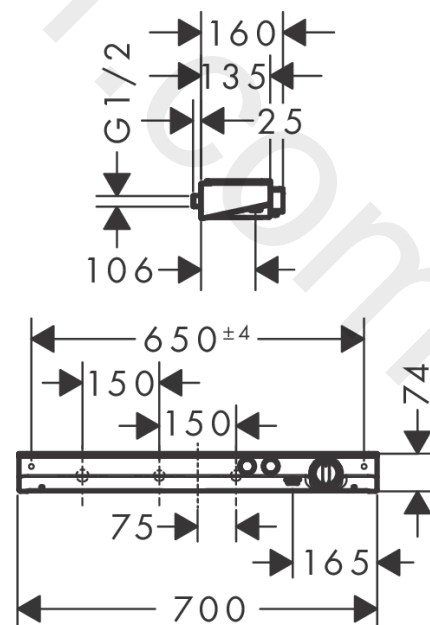

Scale drawing