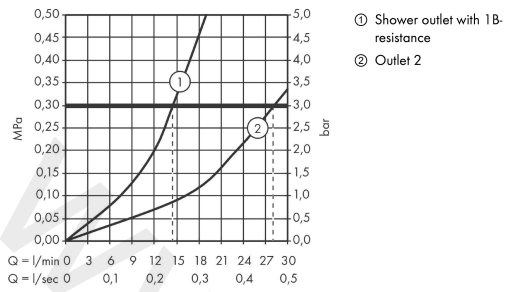

ShowerTablet Select
Thermostat 700 universal for exposed installation for 2 functions
Finish: **White/Chrome** Article Number: **13184407**

Flowchart

www.divapor.com