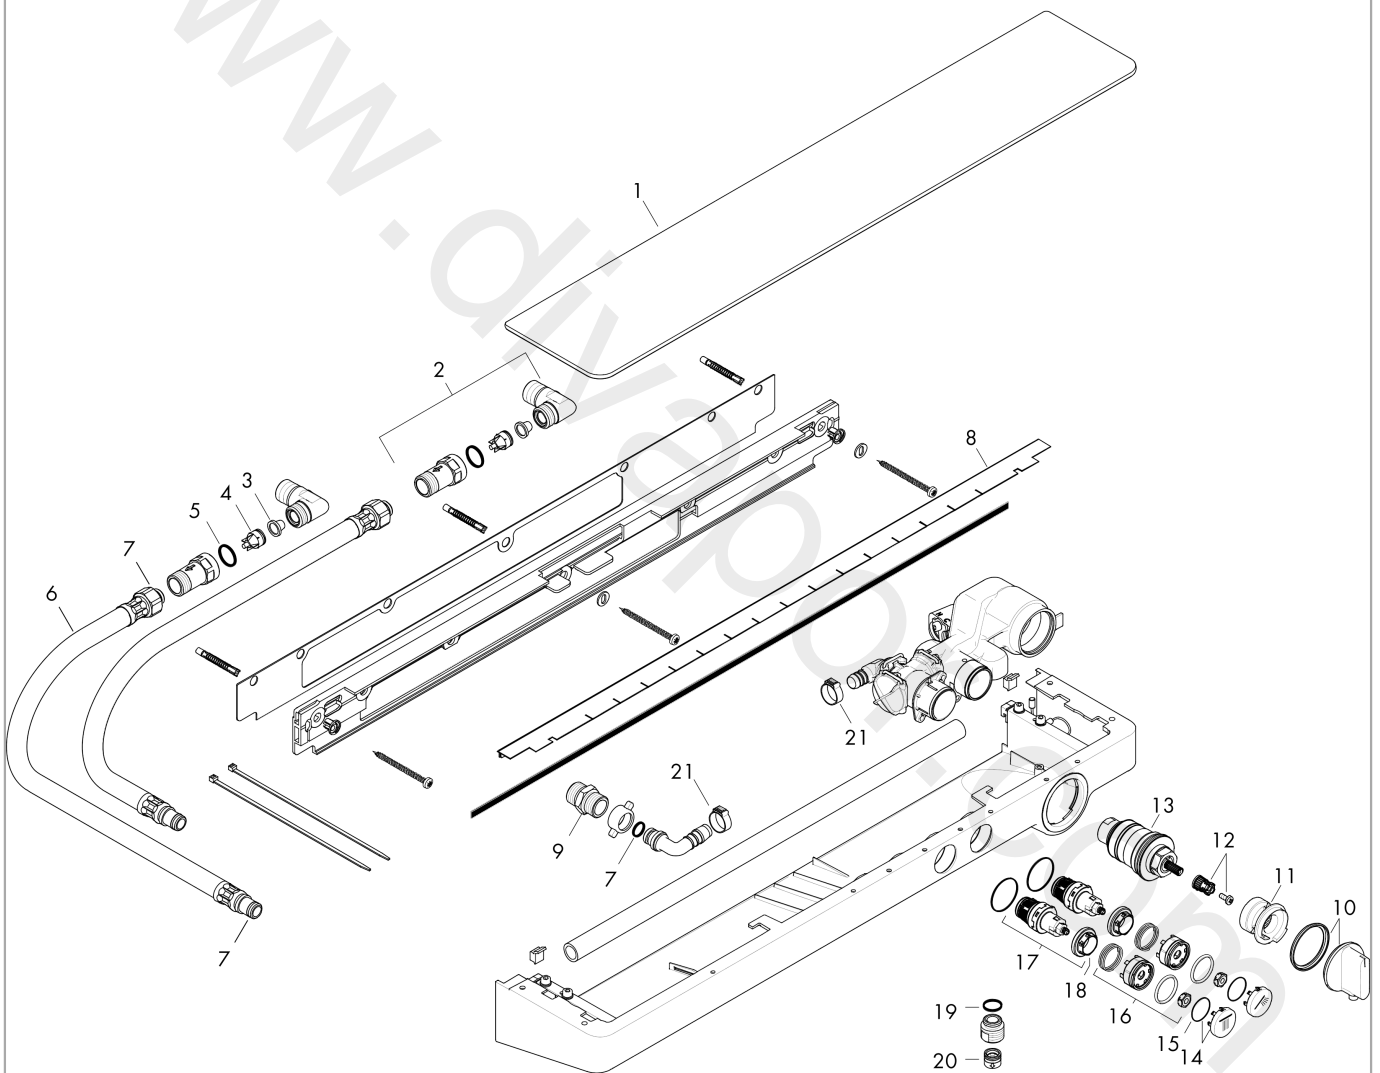

Installation examples

**ShowerTablet Select**

**Thermostat 700 universal for exposed installation for 2 functions**

Finish: **White/Chrome** Article Number: **13184407**

**Exploded Drawing**

Year of production: >01/18

**ShowerTablet Select****Thermostat 700 universal for exposed installation for 2 functions**Finish: **White/Chrome** Article Number: **13184407****Spare part list**

Year of production: &gt;01/18

Pos.	Description	Article Number	Price	PU
1	shelf	92725450	£ 224,00	1
2	hose connection angel	25948000	£ 51,00	1
3	filter	97973000	£ 16,10	1
4	non return valve (pressure-resistant up to 2 MPa)	92594000	£ 16,10	1
5	O-ring 17x2,5	98387000	£ 3,30	1
6	connection hose 650 mm G1/2	92676000	£ 96,00	1
7	O-ring 11x2	98127000	£ 3,30	1
8	decorative strip	93430000	£ 96,00	1
9	connecting thread	97719000	£ 20,50	1
10	handle for thermostat	92673000	£ 79,00	1
11	safety set	92675000	£ 79,00	1
12	handle fixing set	92136000	£ 20,50	1
13	thermostat cartridge	96633000	£ 137,00	1
14	set of symbols	98367000	£ 51,00	1
15	O-ring 20x1	98140000	£ 3,30	1
16	spring with sleeve	92340000	£ 13,30	1
17	shut off unit	95758000	£ 110,00	1
18	nut	98368000	£ 13,30	1
19	O-ring 14x2	98129000	£ 3,30	1
20	non return valve	97980000	£ 16,10	1
21	hose clamp 15,7-18,5	97551000	£ 25,00	1