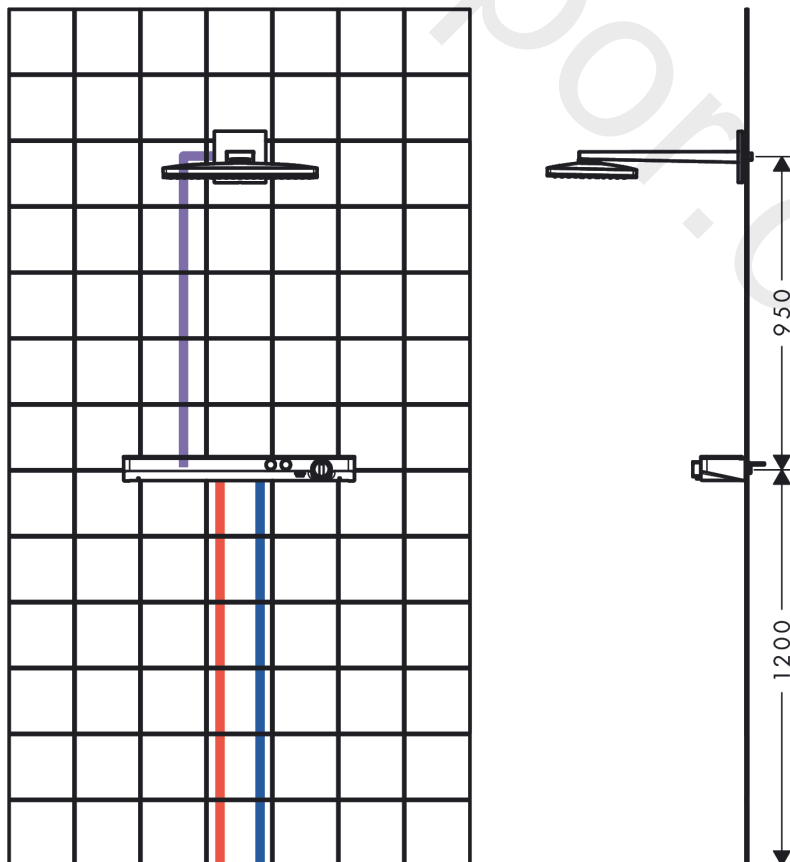

ShowerTablet Select
Thermostat 700 universal for exposed installation for 2 functions
Finish: **White/Chrome** Article Number: **13184407**

Installation examples