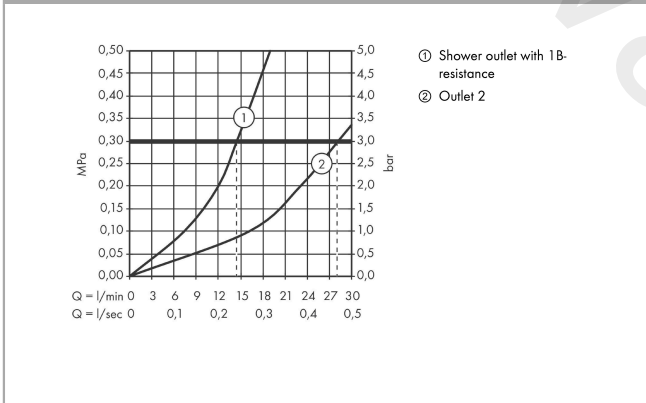

ShowerTablet Select

Thermostat 700 universal for exposed installation for 2 functions

Finish: **White/Chrome** Article Number: **13184400**

Product image

Scale drawing

Flowchart