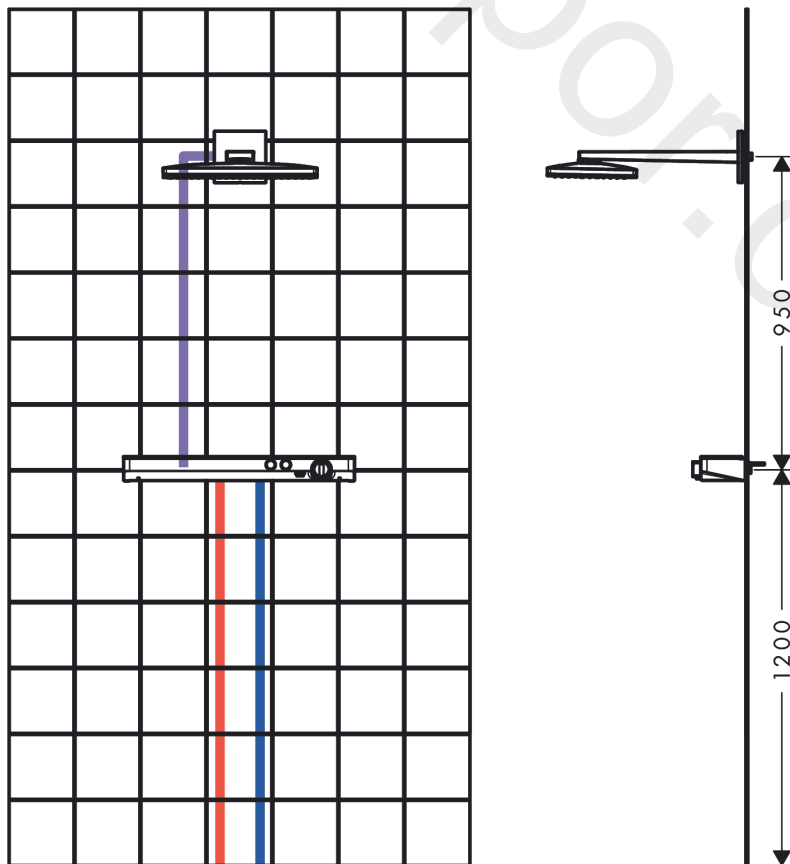

ShowerTablet Select

Thermostat 700 universal for exposed installation for 2 functions

Finish: **White/Chrome** Article Number: **13184400**

Description

product features

- 2 functions
- simultaneous utilization of 2 functions
- Select push-button on/off control for 2 outlets
- CoolContact thermostat: Prevents the housing from heating up, making showering even safer
- Start/stop valve to operate the functions, thermostat cartridge
- maximum flow rate at 3 bar: 28 l/min
- flow rate upper outlet: 28 l/min
- min. operating pressure: 1 bar
- max. operating pressure: 10 bar
- control of an external shower or bath tub filler via concealed connection G ½ possible
- safety stop at 40 °C
- temperature limitation adjustable
- with isolated water conduction
- non-return valve
- with silencer
- shelf made of safety glass
- surface shelf: white glass
- material handles: metal
- centre distance: 150 mm
- connection dimension: DN15
- connection type: adjustable connection, G ½
- dirt filter included
- thermostat is delivered with buttons Rain large and hand shower

Scale drawing

Flowchart

ShowerTablet Select

Thermostat 700 universal for exposed installation for 2 functions

Finish: **White/Chrome** Article Number: **13184400**

Installation examples

ShowerTablet Select

Thermostat 700 universal for exposed installation for 2 functions

Finish: **White/Chrome** Article Number: **13184400**

Exploded Drawing

Year of production: >07/15

ShowerTablet Select**Thermostat 700 universal for exposed installation for 2 functions**Finish: **White/Chrome** Article Number: **13184400****Spare part list**