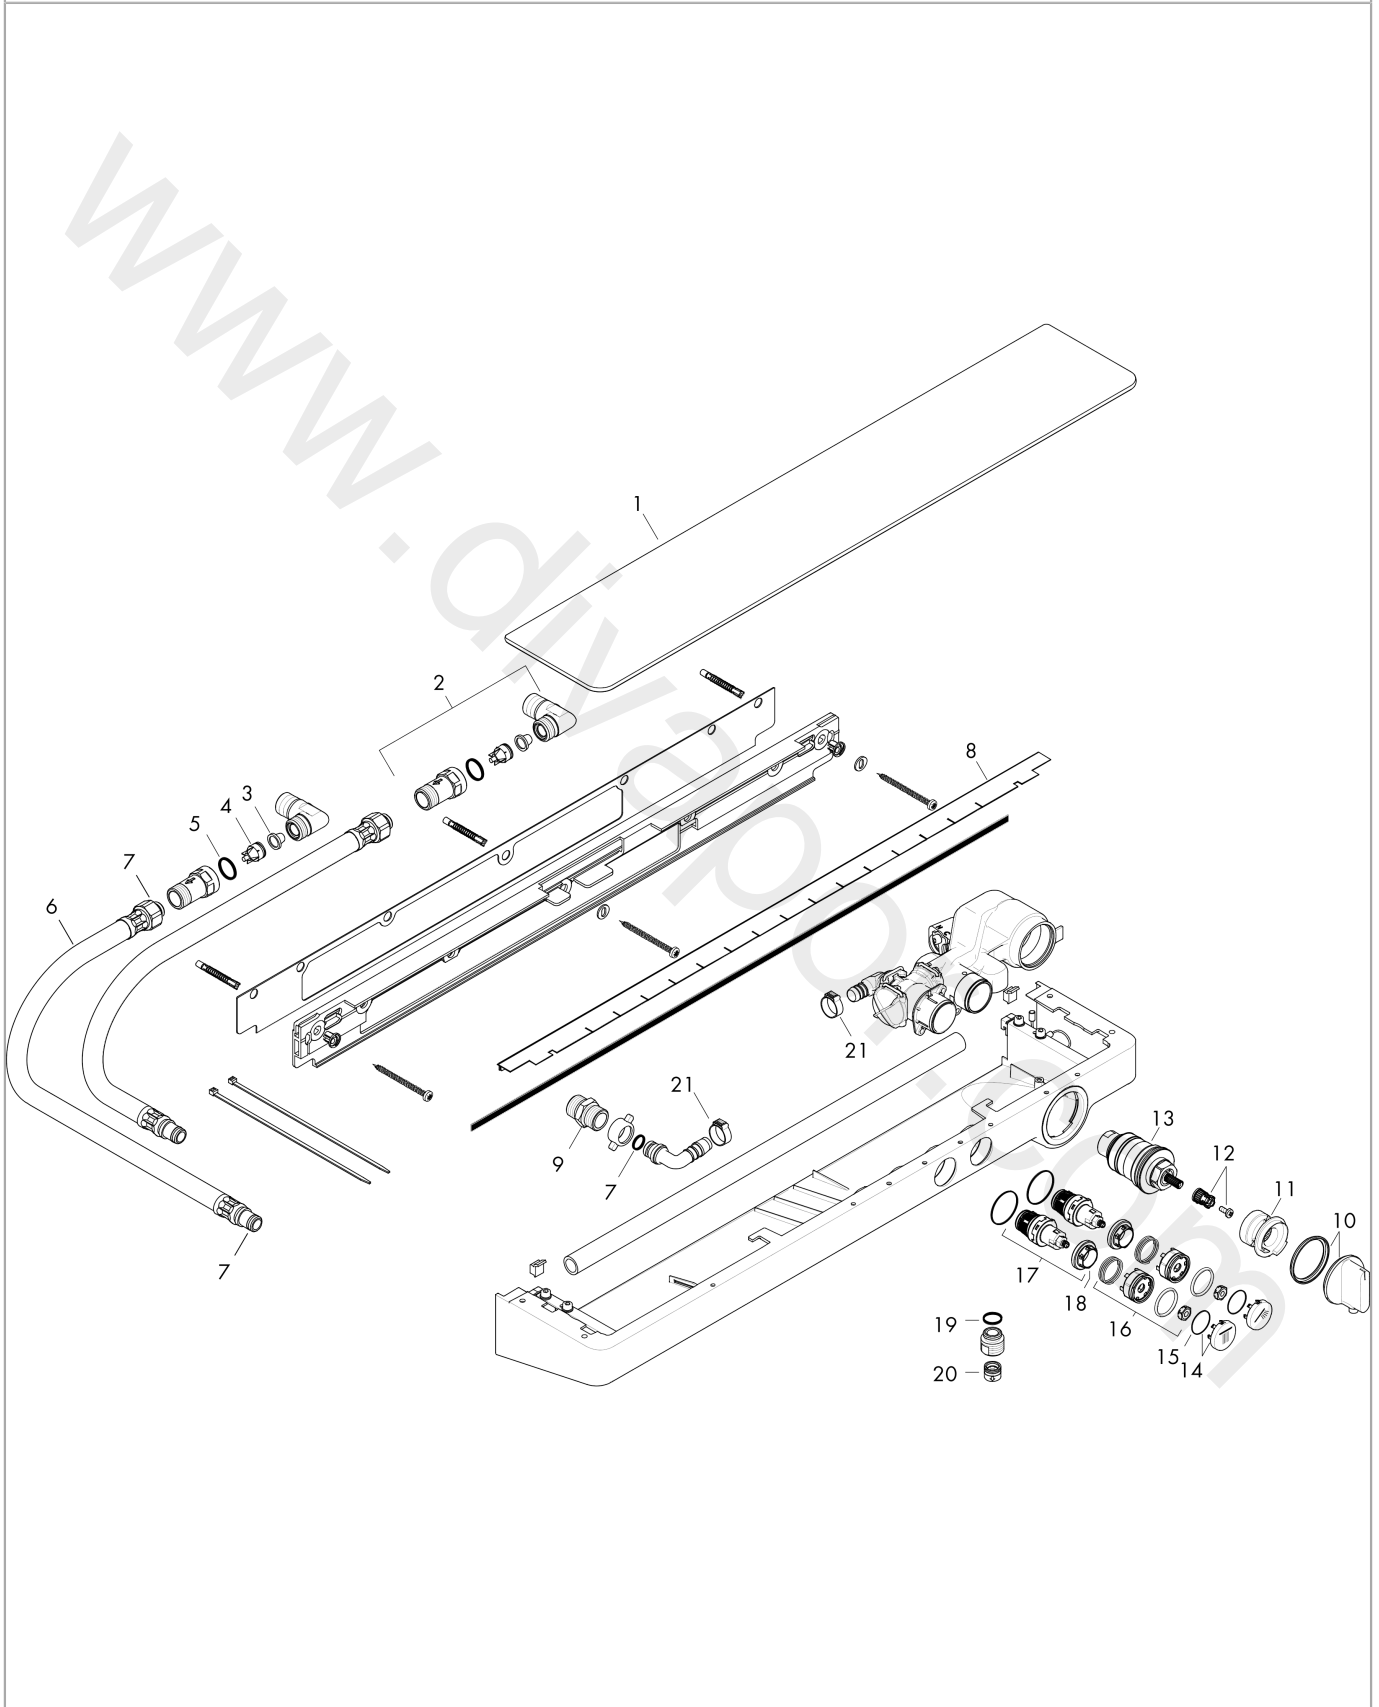

ShowerTablet Select

Thermostat 700 universal for exposed installation for 2 functions

Finish: **White/Chrome** Article Number: **13184400**

Exploded Drawing

Year of production: >07/15

ShowerTablet Select

Thermostat 700 universal for exposed installation for 2 functions

Finish: **White/Chrome** Article Number: **13184400**

Spare part list

Year of production: >07/15

Pos.	Description	Article Number	Price	PU
1	shelf	92725450	£ 224,00	1
2	hose connection angel	25948000	£ 51,00	1
3	filter	97973000	£ 16,10	1
4	non return valve (pressure-resistant up to 2 MPa)	92594000	£ 16,10	1
5	O-ring 17x2,5	98387000	£ 3,30	1
6	connection hose 650 mm G1/2	92676000	£ 96,00	1
7	O-ring 11x2	98127000	£ 3,30	1
8	decorative strip	93430000	£ 96,00	1
9	connecting thread	97719000	£ 20,50	1
10	handle for thermostat	92673000	£ 79,00	1
11	safety set	92675000	£ 79,00	1
12	handle fixing set	92136000	£ 20,50	1
13	thermostat cartridge	96633000	£ 137,00	1
14	set of symbols	98367000	£ 51,00	1
15	O-ring 20x1	98140000	£ 3,30	1
16	spring with sleeve	92340000	£ 13,30	1
17	shut off unit	95758000	£ 110,00	1
18	nut	98368000	£ 13,30	1
19	O-ring 14x2	98129000	£ 3,30	1
20	non return valve	97980000	£ 16,10	1
21	hose clamp 15,7-18,5	97551000	£ 25,00	1