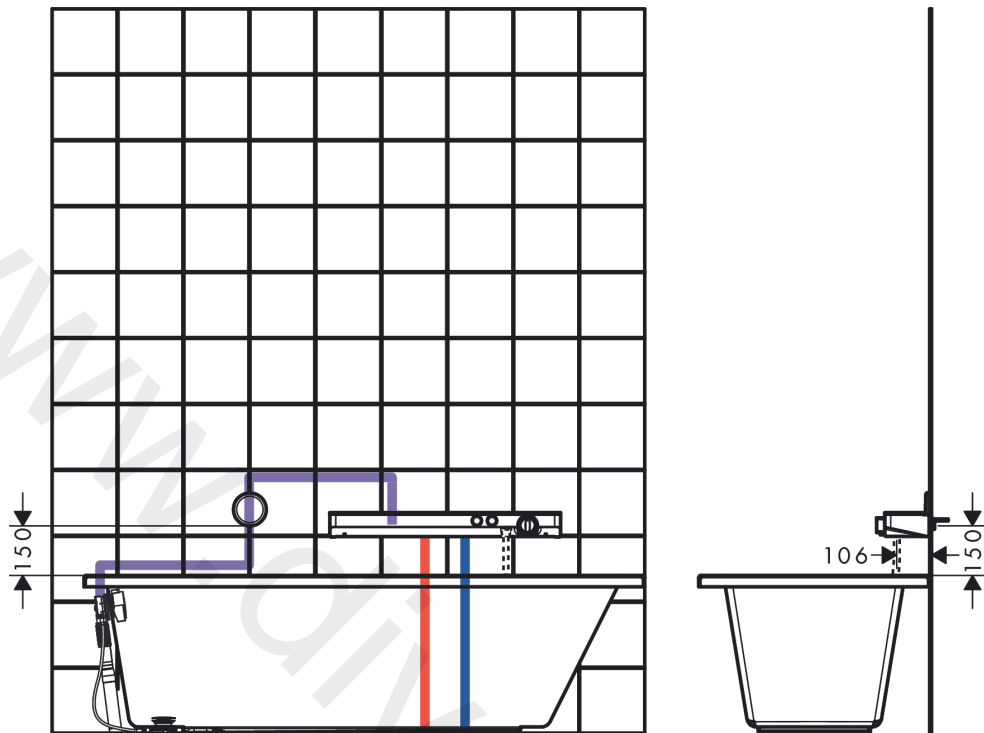

ShowerTablet Select

Thermostat 700 universal for exposed installation for 2 functions

Finish: **White/Chrome** Article Number: **13184400**

Description

product features

- 2 functions
- simultaneous utilization of 2 functions
- Select push-button on/off control for 2 outlets
- CoolContact thermostat: Prevents the housing from heating up, making showering even safer
- Start/stop valve to operate the functions, thermostat cartridge
- maximum flow rate at 3 bar: 28 l/min
- flow rate upper outlet: 28 l/min
- min. operating pressure: 1 bar
- max. operating pressure: 10 bar
- control of an external shower or bath tub filler via concealed connection G ½ possible
- safety stop at 40 °C
- temperature limitation adjustable
- with isolated water conduction
- non-return valve
- with silencer
- shelf made of safety glass
- surface shelf: white glass
- material handles: metal
- centre distance: 150 mm
- connection dimension: DN15
- connection type: adjustable connection, G ½
- dirt filter included
- thermostat is delivered with buttons Rain large and hand shower

Scale drawing

Flowchart

ShowerTablet Select

Thermostat 700 universal for exposed installation for 2 functions

Finish: **White/Chrome** Article Number: **13184400**

Installation examples

ShowerTablet Select

Thermostat 700 universal for exposed installation for 2 functions

Finish: **White/Chrome** Article Number: **13184400**

Exploded Drawing

Year of production: >07/15

ShowerTablet Select**Thermostat 700 universal for exposed installation for 2 functions**Finish: **White/Chrome** Article Number: **13184400****Spare part list**