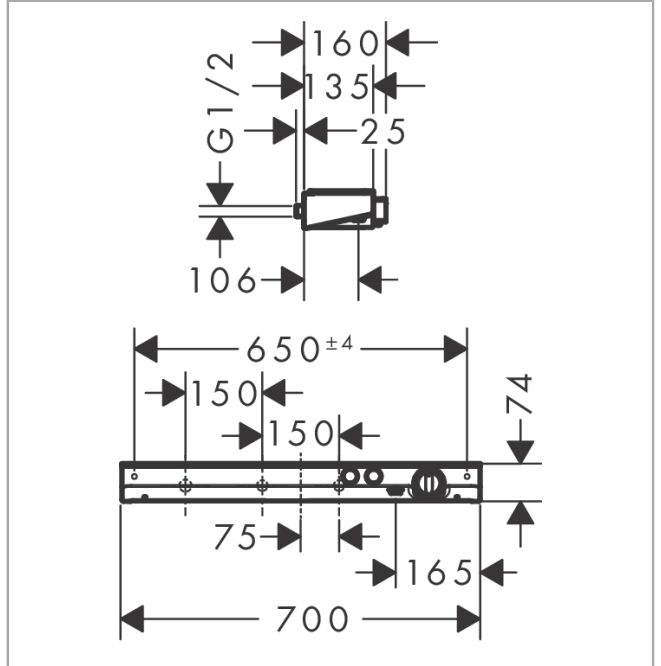

Scale drawing