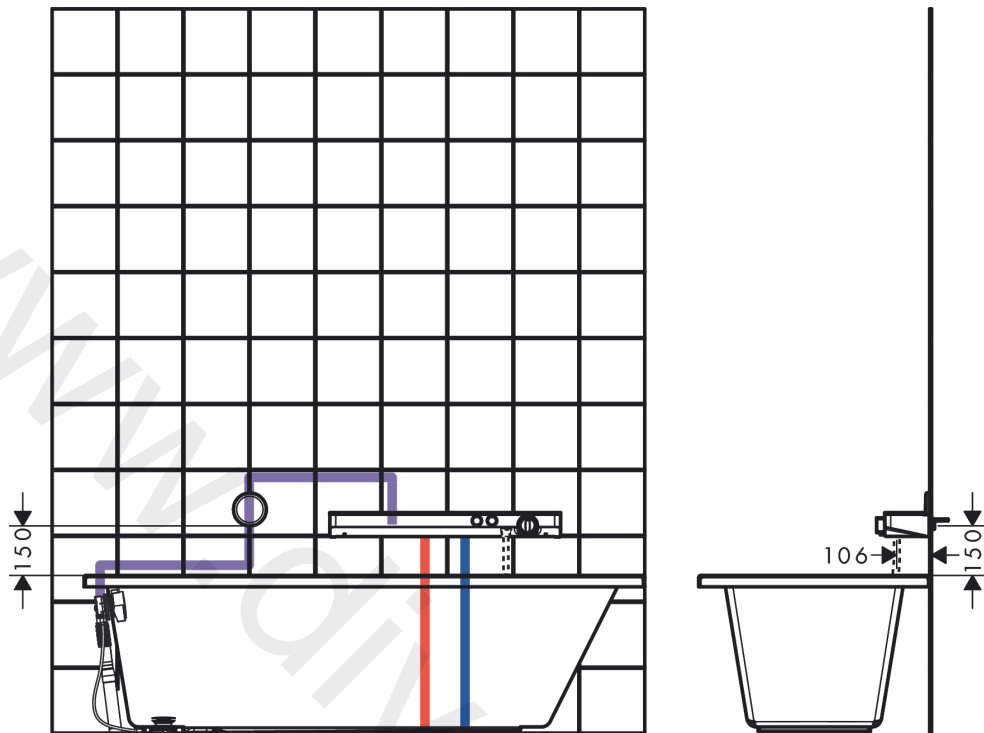

ShowerTablet Select

Thermostat 700 universal for exposed installation for 2 functions

Finish: **Chrome** Article Number: **13184000**

Description

product features

- 2 functions
- simultaneous utilization of 2 functions
- Select push-button on/off control for 2 outlets
- CoolContact thermostat: Prevents the housing from heating up, making showering even safer
- Start/stop valve to operate the functions, thermostat cartridge
- maximum flow rate at 3 bar: 28 l/min
- flow rate upper outlet: 28 l/min
- min. operating pressure: 1 bar
- max. operating pressure: 10 bar
- control of an external shower or bath tub filler via concealed connection G ½ possible
- safety stop at 40 °C
- temperature limitation adjustable
- with isolated water conduction
- non-return valve
- with silencer
- shelf made of safety glass
- surface shelf: mirror glass
- material handles: metal
- centre distance: 150 mm
- connection dimension: DN15
- connection type: adjustable connection, G ½
- dirt filter included
- thermostat is delivered with buttons Rain large and hand shower

Flowchart

ShowerTablet Select

Thermostat 700 universal for exposed installation for 2 functions

Finish: **Chrome** Article Number: **13184000**

Installation examples

ShowerTablet Select

Thermostat 700 universal for exposed installation for 2 functions

Finish: **Chrome** Article Number: **13184000**

Exploded Drawing

Year of production: >07/15

ShowerTablet Select**Thermostat 700 universal for exposed installation for 2 functions**Finish: **Chrome** Article Number: **13184000****Spare part list**