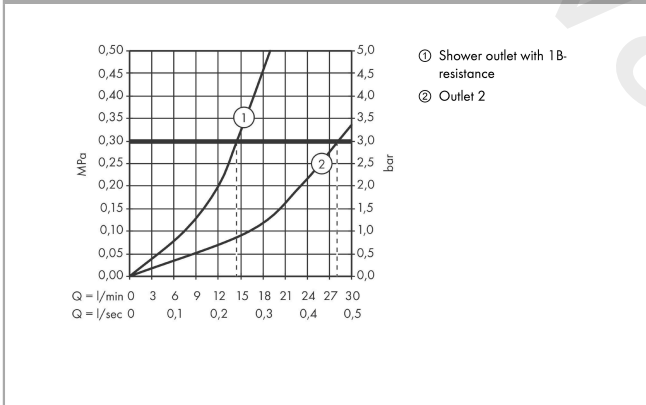

ShowerTablet Select
Thermostat 700 universal for exposed installation for 2 functions
Finish: **Chrome** Article Number: **13184000**

Product image

Scale drawing

Flowchart