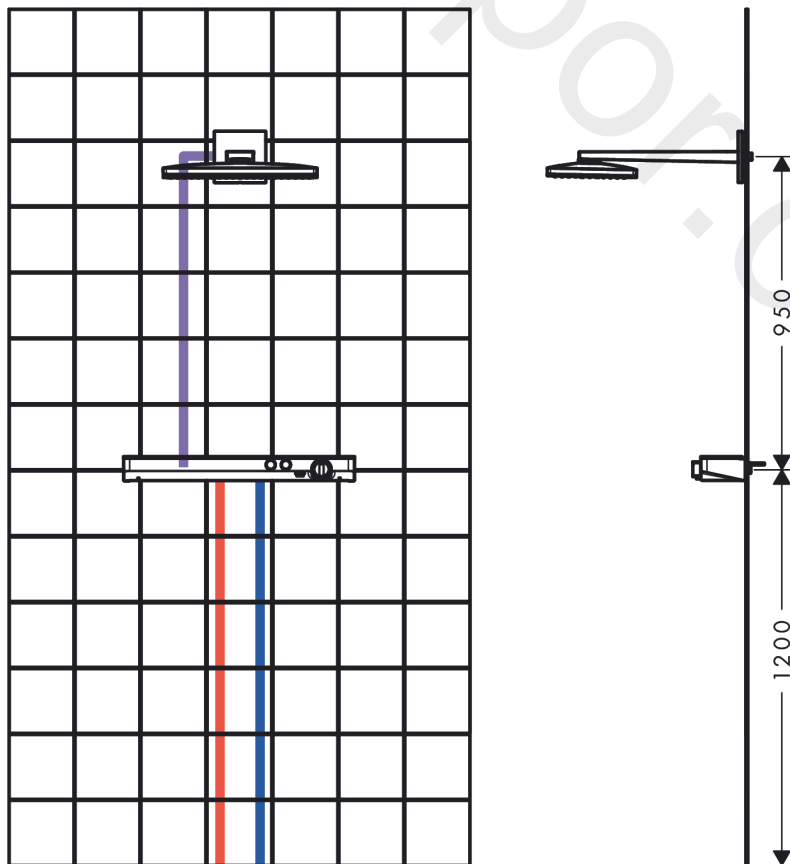

ShowerTablet Select

Thermostat 700 universal for exposed installation for 2 functions

Finish: **Chrome** Article Number: **13184000**

Description

product features

- 2 functions
- simultaneous utilization of 2 functions
- Select push-button on/off control for 2 outlets
- CoolContact thermostat: Prevents the housing from heating up, making showering even safer
- Start/stop valve to operate the functions, thermostat cartridge
- maximum flow rate at 3 bar: 28 l/min
- flow rate upper outlet: 28 l/min
- min. operating pressure: 1 bar
- max. operating pressure: 10 bar
- control of an external shower or bath tub filler via concealed connection G ½ possible
- safety stop at 40 °C
- temperature limitation adjustable
- with isolated water conduction
- non-return valve
- with silencer
- shelf made of safety glass
- surface shelf: mirror glass
- material handles: metal
- centre distance: 150 mm
- connection dimension: DN15
- connection type: adjustable connection, G ½
- dirt filter included
- thermostat is delivered with buttons Rain large and hand shower

Flowchart

ShowerTablet Select

Thermostat 700 universal for exposed installation for 2 functions

Finish: **Chrome** Article Number: **13184000**

Installation examples

ShowerTablet Select

Thermostat 700 universal for exposed installation for 2 functions

Finish: **Chrome** Article Number: **13184000**

Exploded Drawing

Year of production: >07/15

ShowerTablet Select**Thermostat 700 universal for exposed installation for 2 functions**Finish: **Chrome** Article Number: **13184000****Spare part list**