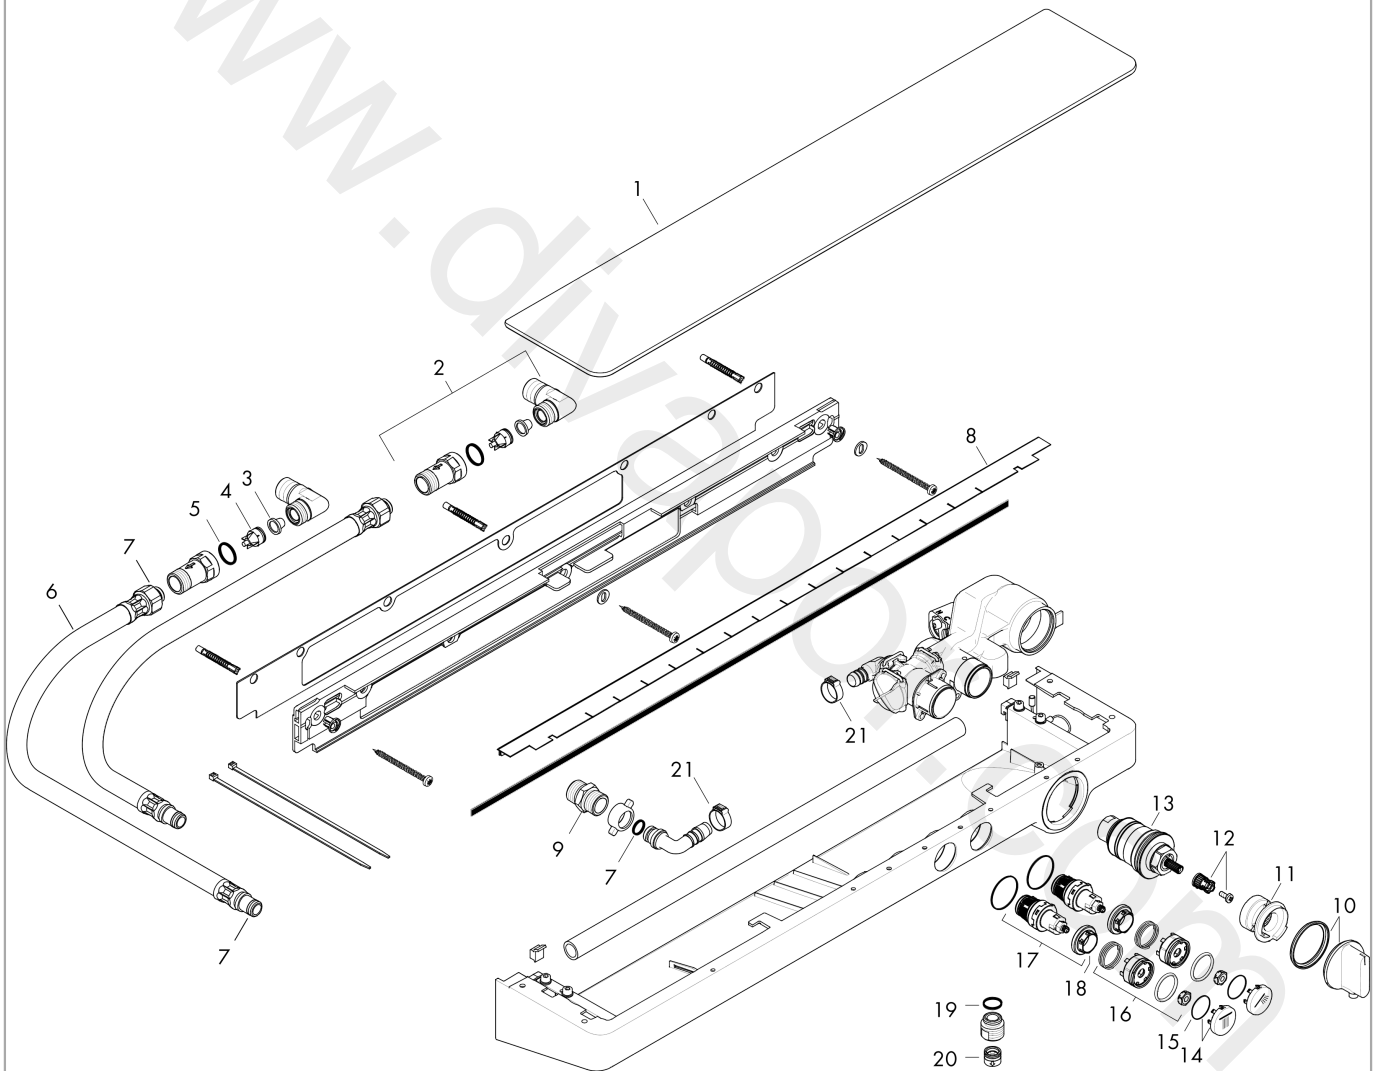

ShowerTablet Select

Thermostat 700 universal for exposed installation for 2 functions

Finish: **Chrome** Article Number: **13184000**

Exploded Drawing

Year of production: >07/15

ShowerTablet Select

Thermostat 700 universal for exposed installation for 2 functions

Finish: **Chrome** Article Number: **13184000**

Spare part list

Year of production: >07/15

Pos.	Description	Article Number	Price	PU
1	shelf	92725000	£ 173,00	1
2	hose connection angel	25948000	£ 51,00	1
3	filter	97973000	£ 16,10	1
4	non return valve (pressure-resistant up to 2 MPa)	92594000	£ 16,10	1
5	O-ring 17x2,5	98387000	£ 3,30	1
6	connection hose 650 mm G1/2	92676000	£ 96,00	1
7	O-ring 11x2	98127000	£ 3,30	1
8	decorative strip	93430000	£ 96,00	1
9	connecting thread	97719000	£ 20,50	1
10	handle for thermostat	92673000	£ 79,00	1
11	safety set	92675000	£ 79,00	1
12	handle fixing set	92136000	£ 20,50	1
13	thermostat cartridge	96633000	£ 137,00	1
14	set of symbols	98367000	£ 51,00	1
15	O-ring 20x1	98140000	£ 3,30	1
16	spring with sleeve	92340000	£ 13,30	1
17	shut off unit	95758000	£ 110,00	1
18	nut	98368000	£ 13,30	1
19	O-ring 14x2	98129000	£ 3,30	1
20	non return valve	97980000	£ 16,10	1
21	hose clamp 15,7-18,5	97551000	£ 25,00	1