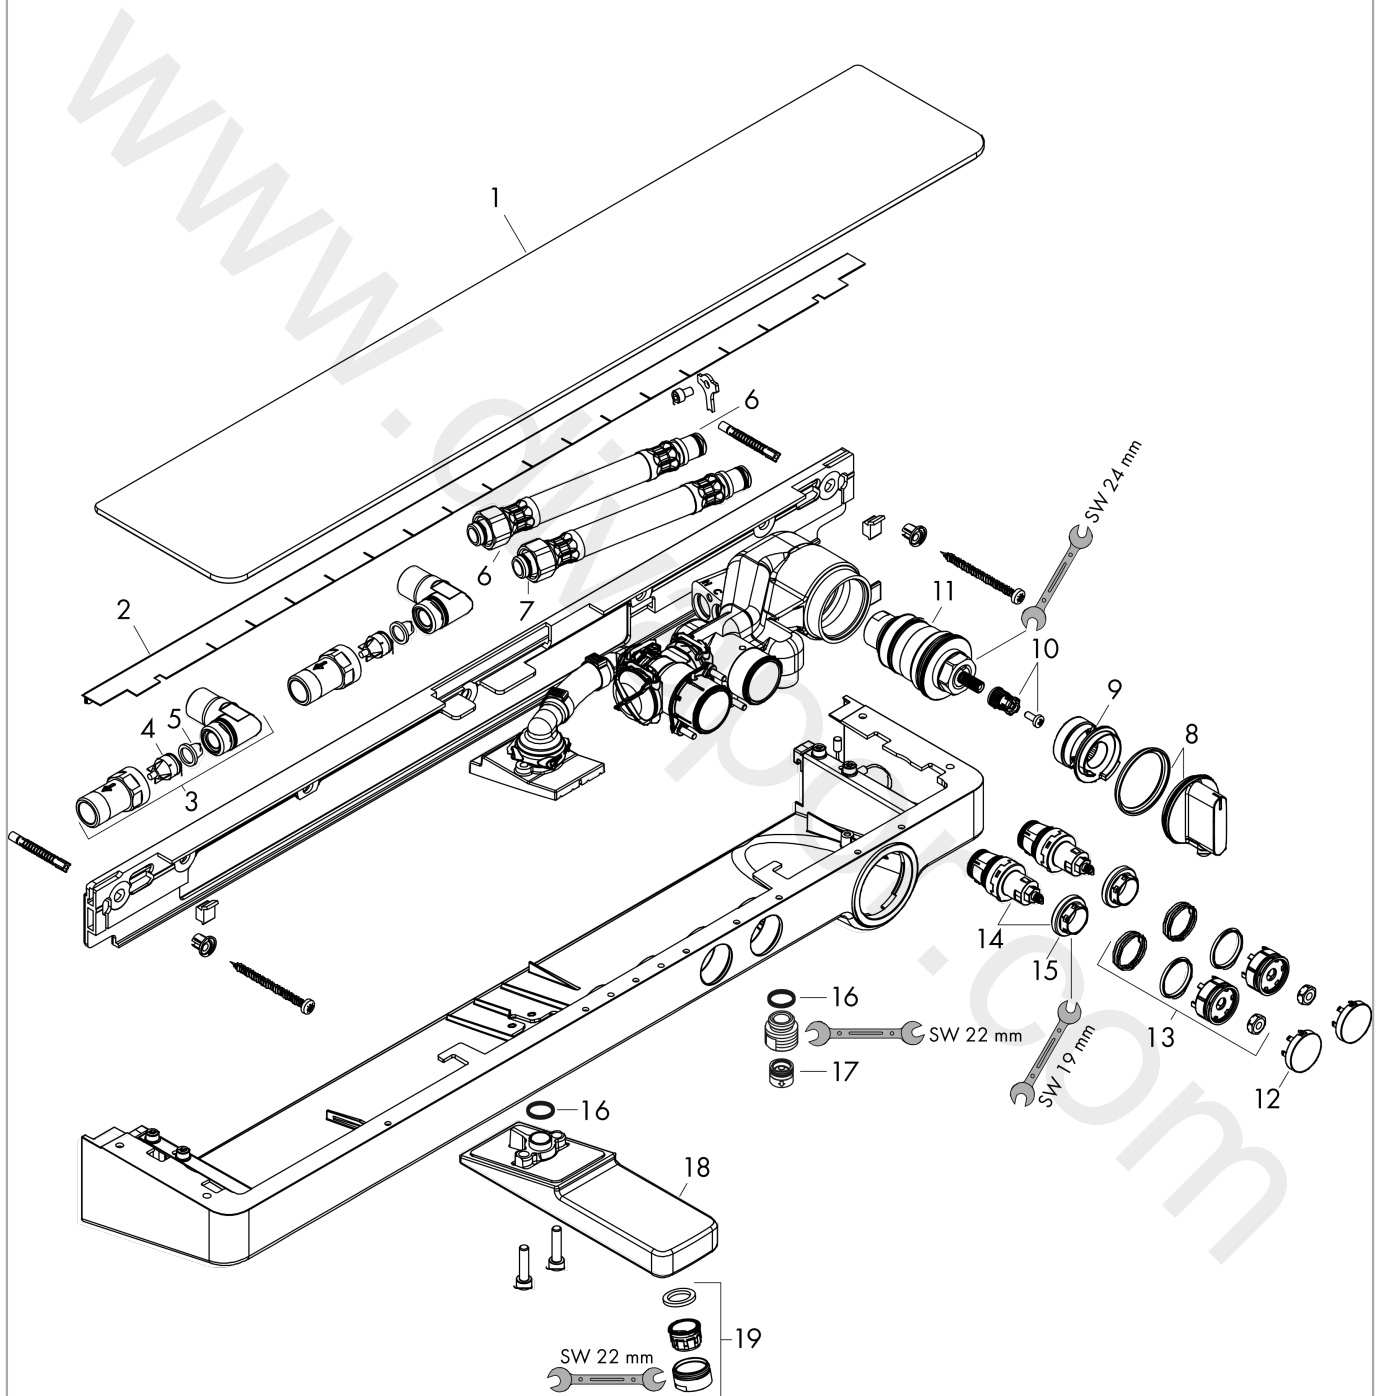

ShowerTablet Select
Bath thermostat 700 for exposed installation
Finish: **White/Chrome** Article Number: **13183400**

Exploded Drawing

Year of production: >07/15

ShowerTablet Select
Bath thermostat 700 for exposed installation
Finish: **White/Chrome** Article Number: **13183400**

Spare part list

Year of production: >07/15

Pos.	Description	Article Number	Price	PU
1	shelf	92725450	£ 224,00	1
2	decorative strip	93430000	£ 96,00	1
3	hose connection angel	25948000	£ 51,00	1
4	set of non return valves DW 15	97350000	£ 20,50	1
5	filter	97973000	£ 16,10	1
6	connection hose 650 mm G1/2	92676000	£ 96,00	1
7	O-ring 11x2	98127000	£ 3,30	1
8	handle for thermostat	92673000	£ 79,00	1
9	safety set	92675000	£ 79,00	1
10	handle fixing set	92136000	£ 20,50	1
11	thermostat cartridge	96633000	£ 137,00	1
12	set of symbols	98367000	£ 51,00	1
13	spring with sleeve	92340000	£ 13,30	1
14	shut off unit	95758000	£ 110,00	1
15	nut	98368000	£ 13,30	1
16	O-ring 14x2	98129000	£ 3,30	1
17	non return valve	97980000	£ 16,10	1
18	spout cpl.	92171000	£ 370,00	1
19	aerator M24x1 (30 l/min)	96512000	£ 16,10	1