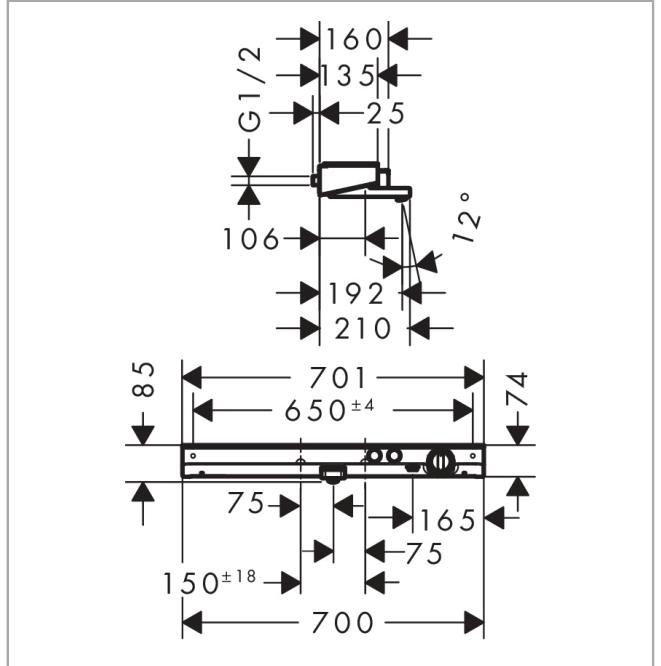

**ShowerTablet Select****Bath thermostat 700 for exposed installation**Finish: **White/Chrome** Article Number: **13183400****Description****product features**

- projection 192 mm
- 2 functions
- simultaneous utilization of 2 functions
- Select push-button on/off control for 2 outlets
- CoolContact thermostat: Prevents the housing from heating up, making showering even safer
- Start/stop valve to operate the functions, thermostat cartridge
- maximum flow rate at 3 bar: 20 l/min
- flow rate for bath spout at 3 bar: 20 l/min
- flow rate of hand shower at 3 bar: 15 l/min
- flow rate hand shower connection at 3 bar: 15 l/min
- min. operating pressure: 1 bar
- max. operating pressure: 10 bar
- safety stop at 40 °C
- temperature limitation adjustable
- with isolated water conduction
- non-return valve
- protected against backflow, according to DIN EN 1717
- with silencer
- material handles: metal
- shelf made of safety glass
- surface shelf: white glass
- connection dimension: DN15
- connection type: adjustable connection, G ½
- wall-mounted
- centre distance: 150 ± 18 mm
- dirt filter included
- thermostat is delivered with buttons hand shower and bath tub

**Article Details**

Price excl. VAT

2.891,67 £

**Technology**

**ShowerTablet Select**  
**Bath thermostat 700 for exposed installation**  
 Finish: **White/Chrome** Article Number: **13183400**

Product image

Scale drawing

Flowchart

**ShowerTablet Select**  
**Bath thermostat 700 for exposed installation**  
 Finish: **White/Chrome** Article Number: **13183400**

Exploded Drawing

Year of production: >07/15

**ShowerTablet Select**  
**Bath thermostat 700 for exposed installation**  
 Finish: **White/Chrome** Article Number: **13183400**