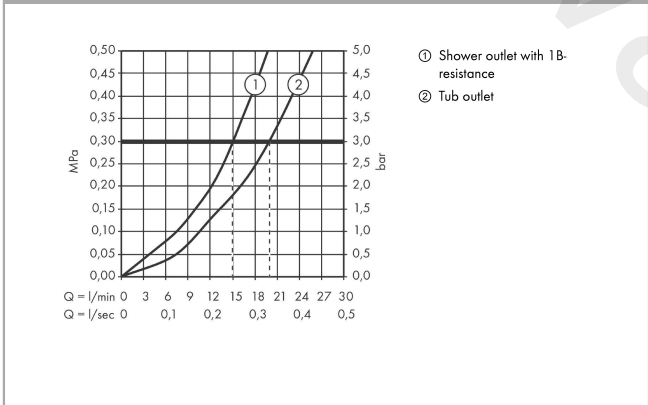

**ShowerTablet Select****Bath thermostat 700 for exposed installation**Finish: **White/Chrome** Article Number: **13183400****Description****product features**

- projection 192 mm
- 2 functions
- simultaneous utilization of 2 functions
- Select push-button on/off control for 2 outlets
- CoolContact thermostat: Prevents the housing from heating up, making showering even safer
- Start/stop valve to operate the functions, thermostat cartridge
- maximum flow rate at 3 bar: 20 l/min
- flow rate for bath spout at 3 bar: 20 l/min
- flow rate of hand shower at 3 bar: 15 l/min
- flow rate hand shower connection at 3 bar: 15 l/min
- min. operating pressure: 1 bar
- max. operating pressure: 10 bar
- safety stop at 40 °C
- temperature limitation adjustable
- with isolated water conduction
- non-return valve
- protected against backflow, according to DIN EN 1717
- with silencer
- material handles: metal
- shelf made of safety glass
- surface shelf: white glass
- connection dimension: DN15
- connection type: adjustable connection, G ½
- wall-mounted
- centre distance: 150 ± 18 mm
- dirt filter included
- thermostat is delivered with buttons hand shower and bath tub

**Article Details**

Price excl. VAT

2.891,67 £

**Technology**

**ShowerTablet Select**  
**Bath thermostat 700 for exposed installation**  
 Finish: **White/Chrome** Article Number: **13183400**

Product image

Scale drawing

Flowchart

**ShowerTablet Select**  
**Bath thermostat 700 for exposed installation**  
 Finish: **White/Chrome** Article Number: **13183400**

Exploded Drawing

Year of production: >07/15

**ShowerTablet Select**  
**Bath thermostat 700 for exposed installation**  
 Finish: **White/Chrome** Article Number: **13183400**