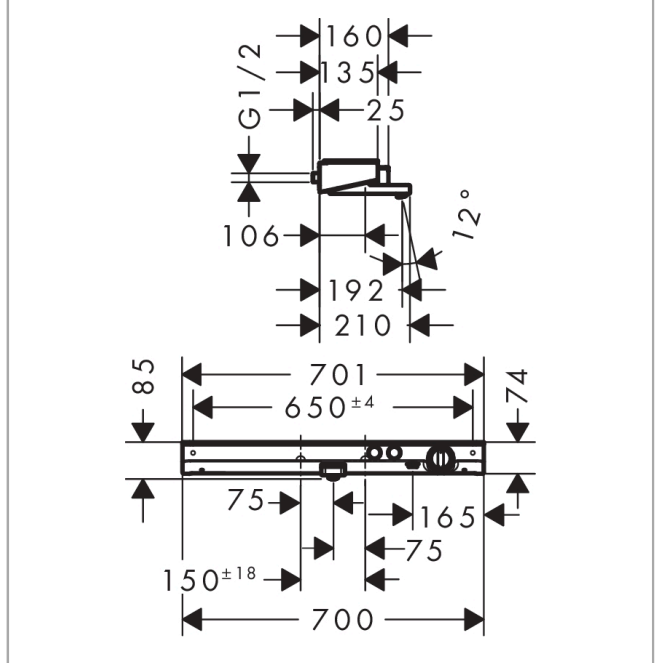

Scale drawing