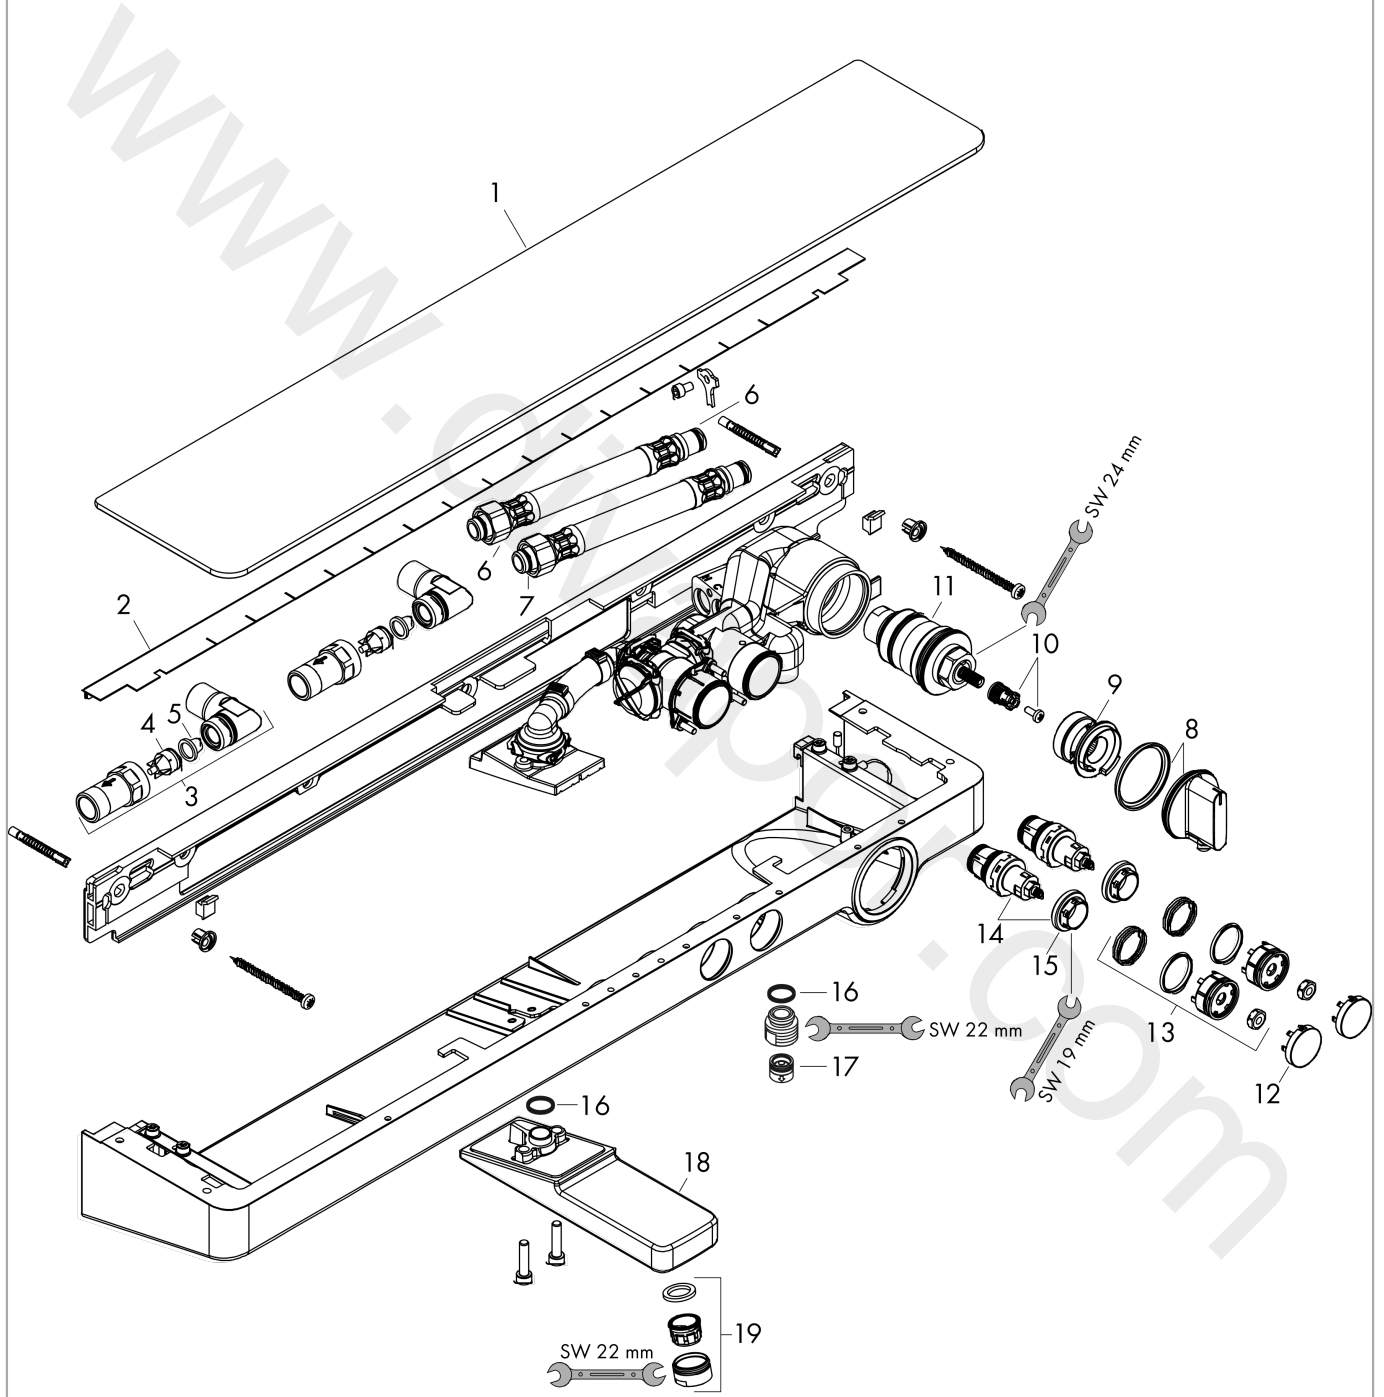

ShowerTablet Select
Bath thermostat 700 for exposed installation
Finish: **Chrome** Article Number: **13183000**

Exploded Drawing

Year of production: >07/15

ShowerTablet Select
Bath thermostat 700 for exposed installation
Finish: **Chrome** Article Number: **13183000**

Spare part list

Year of production: >07/15

Pos.	Description	Article Number	Price	PU
1	shelf	92725000	£ 173,00	1
2	decorative strip	93430000	£ 96,00	1
3	hose connection angel	25948000	£ 51,00	1
4	set of non return valves DW 15	97350000	£ 20,50	1
5	filter	97973000	£ 16,10	1
6	connection hose 650 mm G1/2	92676000	£ 96,00	1
7	O-ring 11x2	98127000	£ 3,30	1
8	handle for thermostat	92673000	£ 79,00	1
9	safety set	92675000	£ 79,00	1
10	handle fixing set	92136000	£ 20,50	1
11	thermostat cartridge	96633000	£ 137,00	1
12	set of symbols	98367000	£ 51,00	1
13	spring with sleeve	92340000	£ 13,30	1
14	shut off unit	95758000	£ 110,00	1
15	nut	98368000	£ 13,30	1
16	O-ring 14x2	98129000	£ 3,30	1
17	non return valve	97980000	£ 16,10	1
18	spout cpl.	92171000	£ 370,00	1
19	aerator M24x1 (30 l/min)	96512000	£ 16,10	1