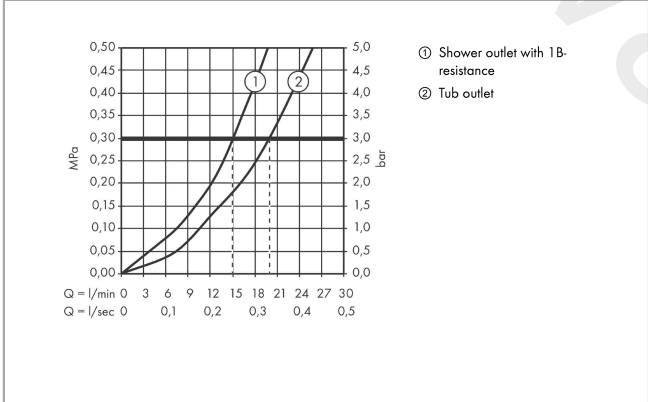

ShowerTablet Select
Bath thermostat 700 for exposed installation
 Finish: **Chrome** Article Number: **13183000**

Description

product features

- projection 192 mm
- 2 functions
- simultaneous utilization of 2 functions
- Select push-button on/off control for 2 outlets
- CoolContact thermostat: Prevents the housing from heating up, making showering even safer
- Start/stop valve to operate the functions, thermostat cartridge
- maximum flow rate at 3 bar: 20 l/min
- flow rate for bath spout at 3 bar: 20 l/min
- flow rate of hand shower at 3 bar: 15 l/min
- flow rate hand shower connection at 3 bar: 15 l/min
- min. operating pressure: 1 bar
- max. operating pressure: 10 bar
- safety stop at 40 °C
- temperature limitation adjustable
- with isolated water conduction
- non-return valve
- protected against backflow, according to DIN EN 1717
- with silencer
- material handles: metal
- shelf made of safety glass
- surface shelf: mirror glass
- connection dimension: DN15
- connection type: adjustable connection, G ½
- wall-mounted
- centre distance: 150 ± 18 mm
- dirt filter included
- thermostat is delivered with buttons hand shower and bath tub

Article Details

Price excl. VAT 1.750,00 £

Technology

ShowerTablet Select
Bath thermostat 700 for exposed installation
 Finish: **Chrome** Article Number: **13183000**

Product image

Scale drawing

Flowchart

ShowerTablet Select
Bath thermostat 700 for exposed installation
 Finish: **Chrome** Article Number: **13183000**