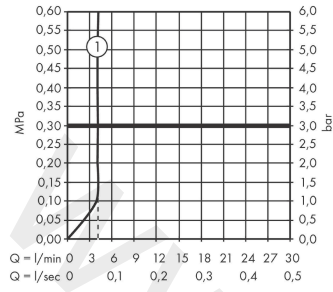

Ecostat

Shower thermostat Comfort for exposed installation 3 ticks

Finish: **Matt White** Article Number: **13179709**

Description

product features

- 1 function
- EcoStop button limits the water consumption to 10 l/min
- thermostat cartridge, ceramic valve 180°
- maximum flow rate at 3 bar: 4 l/min
- min. operating pressure: 1 bar
- max. operating pressure: 10 bar
- Safety stop at 40 °C
- temperature limitation adjustable
- non-return valve
- with silencer
- material handles: metal
- centre distance: 150 ± 12 mm
- connection dimension: DN15
- connection type: s-shaped connections
- dirt filter included

Product image

Scale drawing

Ecostat

Shower thermostat Comfort for exposed installation 3 ticks

Finish: **Matt White** Article Number: **13179709**

Flowchart

www.divapor.com

Ecostat
Shower thermostat Comfort for exposed installation 3 ticks
 Finish: **Matt White** Article Number: **13179709**