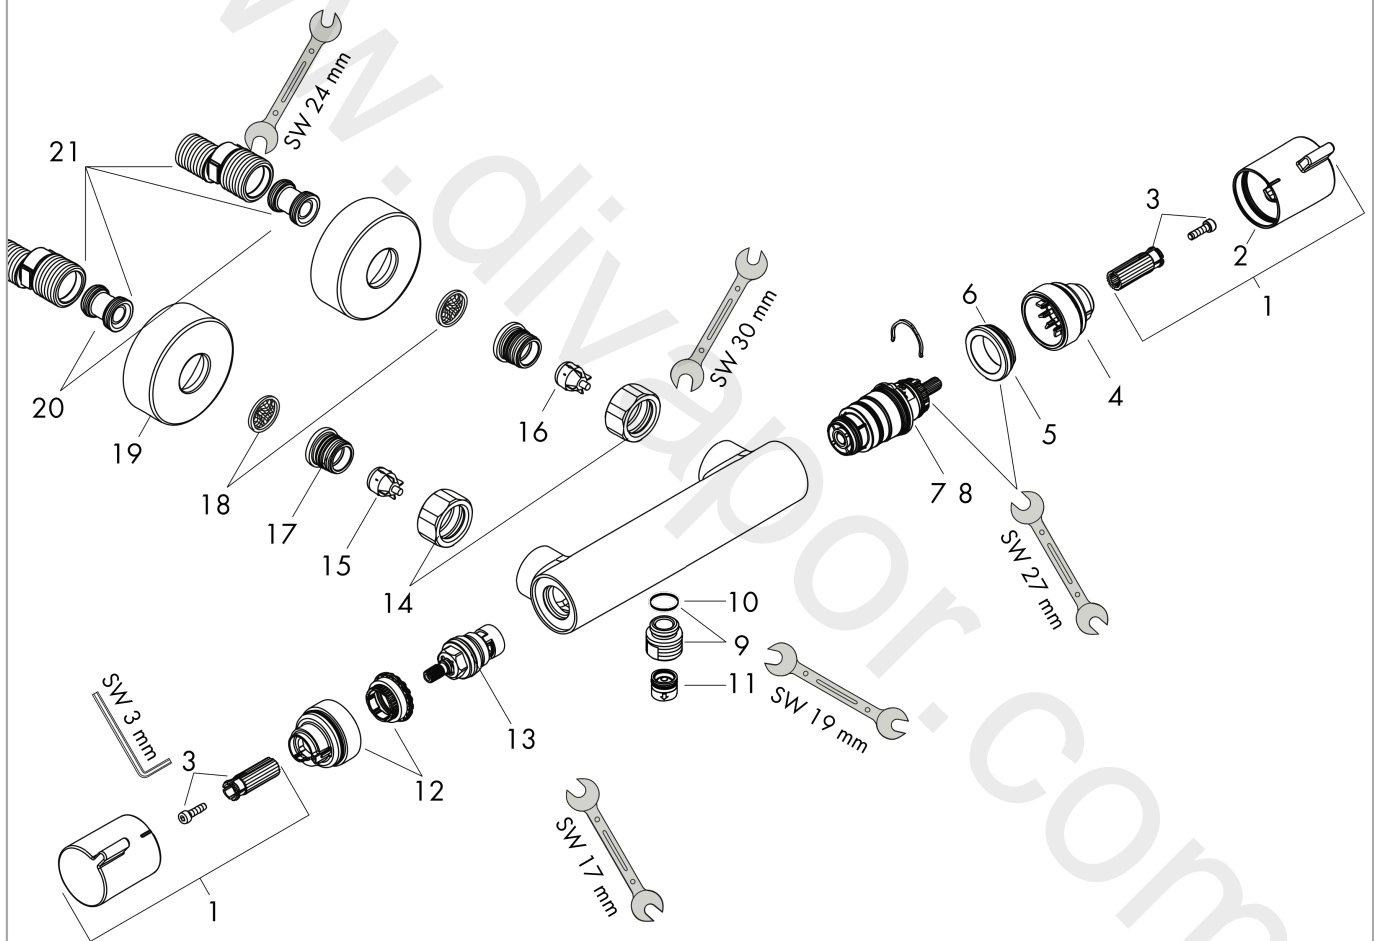

Ecostat

Shower thermostat Comfort for exposed installation 3 ticks

Finish: **Matt White** Article Number: **13179709**

Description

product features

- 1 function
- EcoStop button limits the water consumption to 10 l/min
- thermostat cartridge, ceramic valve 180°
- maximum flow rate at 3 bar: 4 l/min
- min. operating pressure: 1 bar
- max. operating pressure: 10 bar
- Safety stop at 40 °C
- temperature limitation adjustable
- non-return valve
- with silencer
- material handles: metal
- centre distance: 150 ± 12 mm
- connection dimension: DN15
- connection type: s-shaped connections
- dirt filter included

Product image

Scale drawing

Ecostat

Shower thermostat Comfort for exposed installation 3 ticks

Finish: **Matt White** Article Number: **13179709**

Flowchart

www.divapor.com

Ecostat
Shower thermostat Comfort for exposed installation 3 ticks
 Finish: **Matt White** Article Number: **13179709**

Exploded Drawing

Year of production: >04/20

Ecostat**Shower thermostat Comfort for exposed installation 3 ticks**Finish: **Matt White** Article Number: **13179709****Spare part list**

Year of production: >04/20

Pos.	Description	Article Number	Price	PU
1	handle	95836700	£ 51,00	1
2	handle fixing set	95843000	£ 9,00	1
3	pushbutton	92848700	£ 9,00	1
4	safety set	95839000	£ 20,50	1
5	O-ring 26x1,5	98390000	£ 3,30	1
6	nut	98913000	£ 20,50	1
7	thermostat cartridge	98282000	£ 110,00	1
8	cartridge for exchanged connections	92373000	£ 275,00	1
9	connecting thread	95392700	£ 33,00	1
10	O-ring 14x2	98129000	£ 3,30	1
11	non return valve	92719000	£ 25,00	1
12	safety set	95841000	£ 20,50	1
13	shut off unit	94149000	£ 35,00	1
14	set of nuts	96157700	£ 51,00	1
15	non return valve (pressure-resistant up to 2 MPa)	93136000	£ 35,00	1
16	non return valve	96737000	£ 35,00	1
17	O-ring 17x1,5	98137000	£ 3,30	1
18	filter packing	96922000	£ 9,00	1
19	escutcheon Ø 68 mm	96467700	£ 33,00	1
20	noise reduction	96429000	£ 6,10	1
21	set of S-unions (±12 mm)	94140000	£ 51,00	1