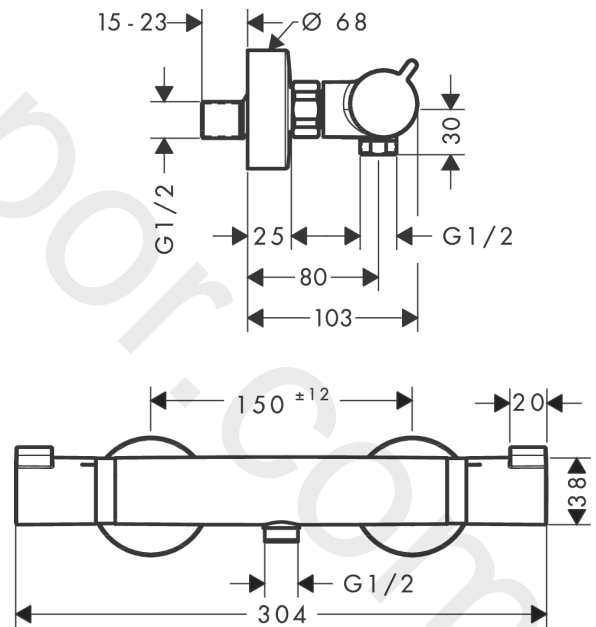

Ecostat

Shower thermostat Comfort for exposed installation 3 ticks

Finish: **Matt White** Article Number: **13179709**

Description

product features

- 1 function
- EcoStop button limits the water consumption to 10 l/min
- thermostat cartridge, ceramic valve 180°
- maximum flow rate at 3 bar: 4 l/min
- min. operating pressure: 1 bar
- max. operating pressure: 10 bar
- Safety stop at 40 °C
- temperature limitation adjustable
- non-return valve
- with silencer
- material handles: metal
- centre distance: 150 ± 12 mm
- connection dimension: DN15
- connection type: s-shaped connections
- dirt filter included

Product image

Scale drawing

Ecostat

Shower thermostat Comfort for exposed installation 3 ticks

Finish: **Matt White** Article Number: **13179709**

Flowchart

www.divapor.com

Ecostat
Shower thermostat Comfort for exposed installation 3 ticks
 Finish: **Matt White** Article Number: **13179709**

Exploded Drawing

Year of production: >04/20

Ecostat**Shower thermostat Comfort for exposed installation 3 ticks**Finish: **Matt White** Article Number: **13179709****Spare part list**

Year of production: >04/20

Pos.	Description	Article Number	Price	PU
1	handle	95836700	£ 51,00	1
2	handle fixing set	95843000	£ 9,00	1
3	pushbutton	92848700	£ 9,00	1
4	safety set	95839000	£ 20,50	1
5	O-ring 26x1,5	98390000	£ 3,30	1
6	nut	98913000	£ 20,50	1
7	thermostat cartridge	98282000	£ 110,00	1
8	cartridge for exchanged connections	92373000	£ 275,00	1
9	connecting thread	95392700	£ 33,00	1
10	O-ring 14x2	98129000	£ 3,30	1
11	non return valve	92719000	£ 25,00	1
12	safety set	95841000	£ 20,50	1
13	shut off unit	94149000	£ 35,00	1
14	set of nuts	96157700	£ 51,00	1
15	non return valve (pressure-resistant up to 2 MPa)	93136000	£ 35,00	1
16	non return valve	96737000	£ 35,00	1
17	O-ring 17x1,5	98137000	£ 3,30	1
18	filter packing	96922000	£ 9,00	1
19	escutcheon Ø 68 mm	96467700	£ 33,00	1
20	noise reduction	96429000	£ 6,10	1
21	set of S-unions (±12 mm)	94140000	£ 51,00	1