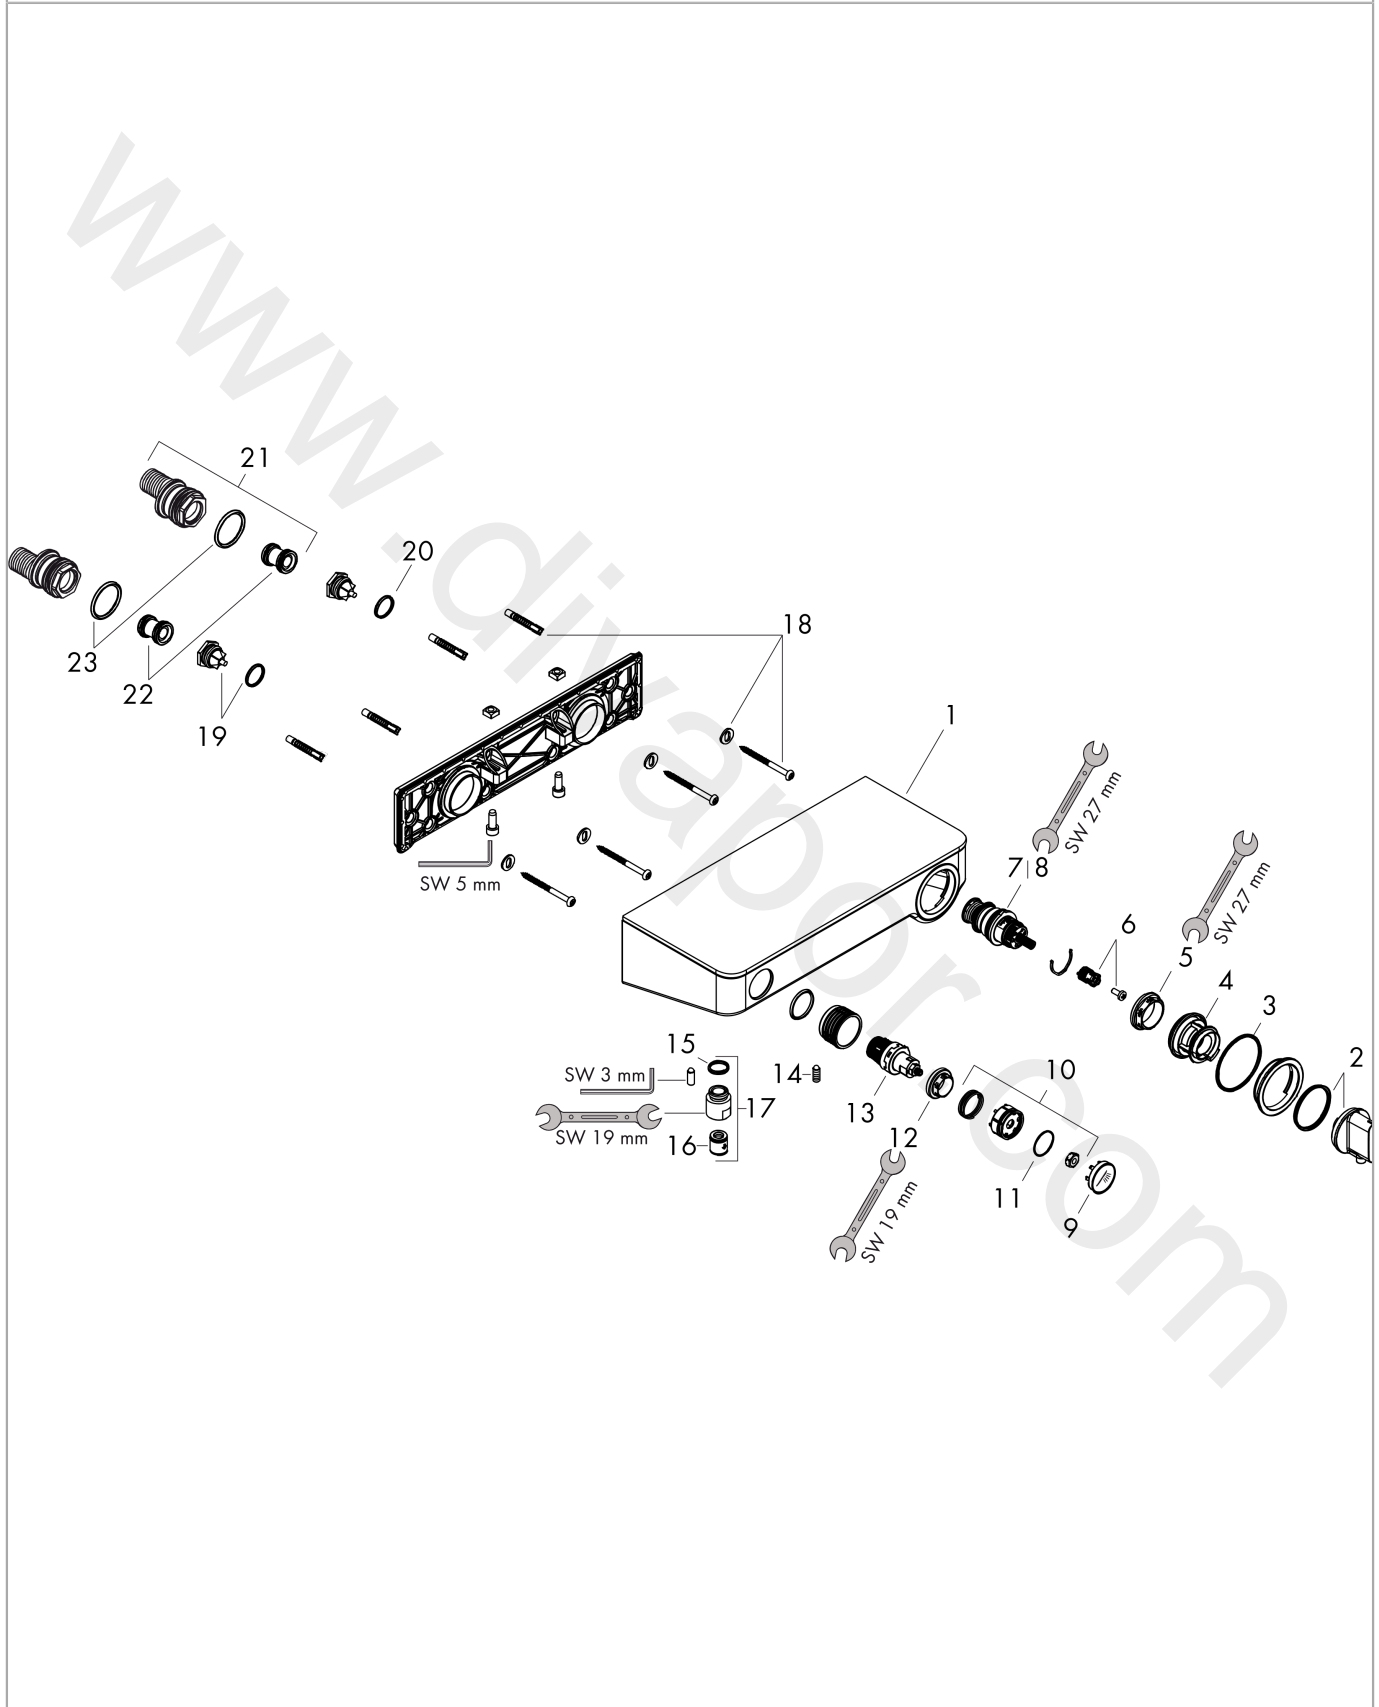

ShowerTablet Select

Shower thermostat 300 for exposed installation 2 ticks

Finish: **Chrome** Article Number: **13177009**

Description

product features

- 1 function
- CoolContact thermostat: Prevents the housing from heating up, making showering even safer
- thermostat cartridge, Start/stop valve to operate the functions
- maximum flow rate at 3 bar: 5,8 l/min
- min. operating pressure: 1 bar
- max. operating pressure: 10 bar
- surface of the shelf at color variant -000 = mirror glass, at color variant -400 = white glass
- in case of installation on existing G 3/4 connections, adaptor no.02026000 must be used
- Safety stop at 40 °C
- temperature limitation adjustable
- with isolated water conduction
- non-return valve
- with silencer
- shelf made of safety glass
- material handles: metal
- centre distance: 150 ± 12 mm
- connection dimension: DN15
- connection type: G 1/2
- dirt filter included
- thermostat is delivered with button hand shower

Technology

Product image

Scale drawing

ShowerTablet Select
Shower thermostat 300 for exposed installation 2 ticks
Finish: **Chrome** Article Number: **13177009**

Flowchart

www.divapor.com

ShowerTablet Select
Shower thermostat 300 for exposed installation 2 ticks
 Finish: **Chrome** Article Number: **13177009**

Exploded Drawing

Year of production: >04/20

ShowerTablet Select
Shower thermostat 300 for exposed installation 2 ticks
 Finish: **Chrome** Article Number: **13177009**

Spare part list

Year of production: >04/20