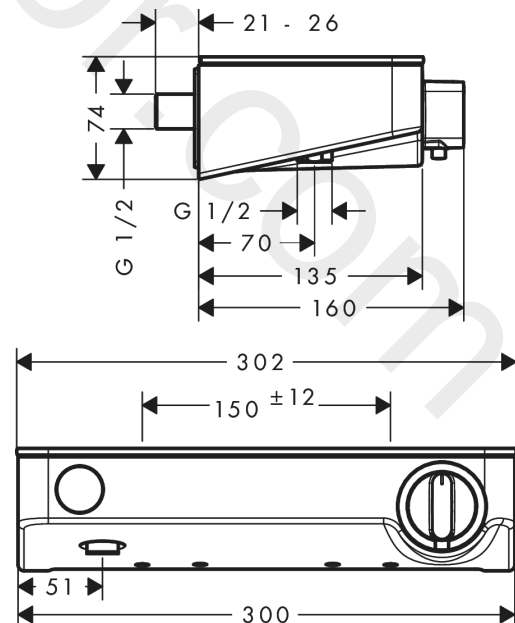

ShowerTablet Select

Shower thermostat 300 for exposed installation 2 ticks

Finish: **Chrome** Article Number: **13177009**

Description

product features

- 1 function
- CoolContact thermostat: Prevents the housing from heating up, making showering even safer
- thermostat cartridge, Start/stop valve to operate the functions
- maximum flow rate at 3 bar: 5,8 l/min
- min. operating pressure: 1 bar
- max. operating pressure: 10 bar
- surface of the shelf at color variant -000 = mirror glass, at color variant -400 = white glass
- in case of installation on existing G 3/4 connections, adaptor no.02026000 must be used
- Safety stop at 40 °C
- temperature limitation adjustable
- with isolated water conduction
- non-return valve
- with silencer
- shelf made of safety glass
- material handles: metal
- centre distance: 150 ± 12 mm
- connection dimension: DN15
- connection type: G 1/2
- dirt filter included
- thermostat is delivered with button hand shower

Technology

Product image

Scale drawing

ShowerTablet Select
Shower thermostat 300 for exposed installation 2 ticks
Finish: **Chrome** Article Number: **13177009**

Flowchart

www.divapor.com

ShowerTablet Select
Shower thermostat 300 for exposed installation 2 ticks
 Finish: **Chrome** Article Number: **13177009**

Exploded Drawing

Year of production: >04/20

ShowerTablet Select
Shower thermostat 300 for exposed installation 2 ticks
 Finish: **Chrome** Article Number: **13177009**

Spare part list

Year of production: >04/20