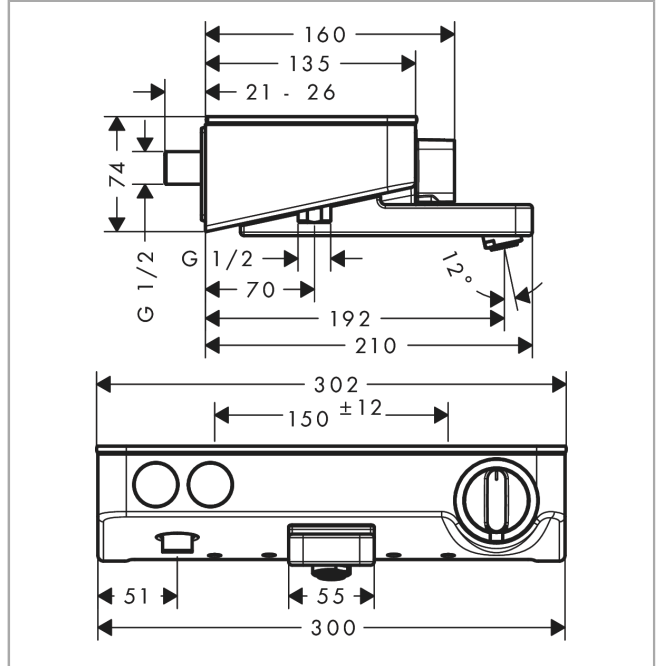

Scale drawing