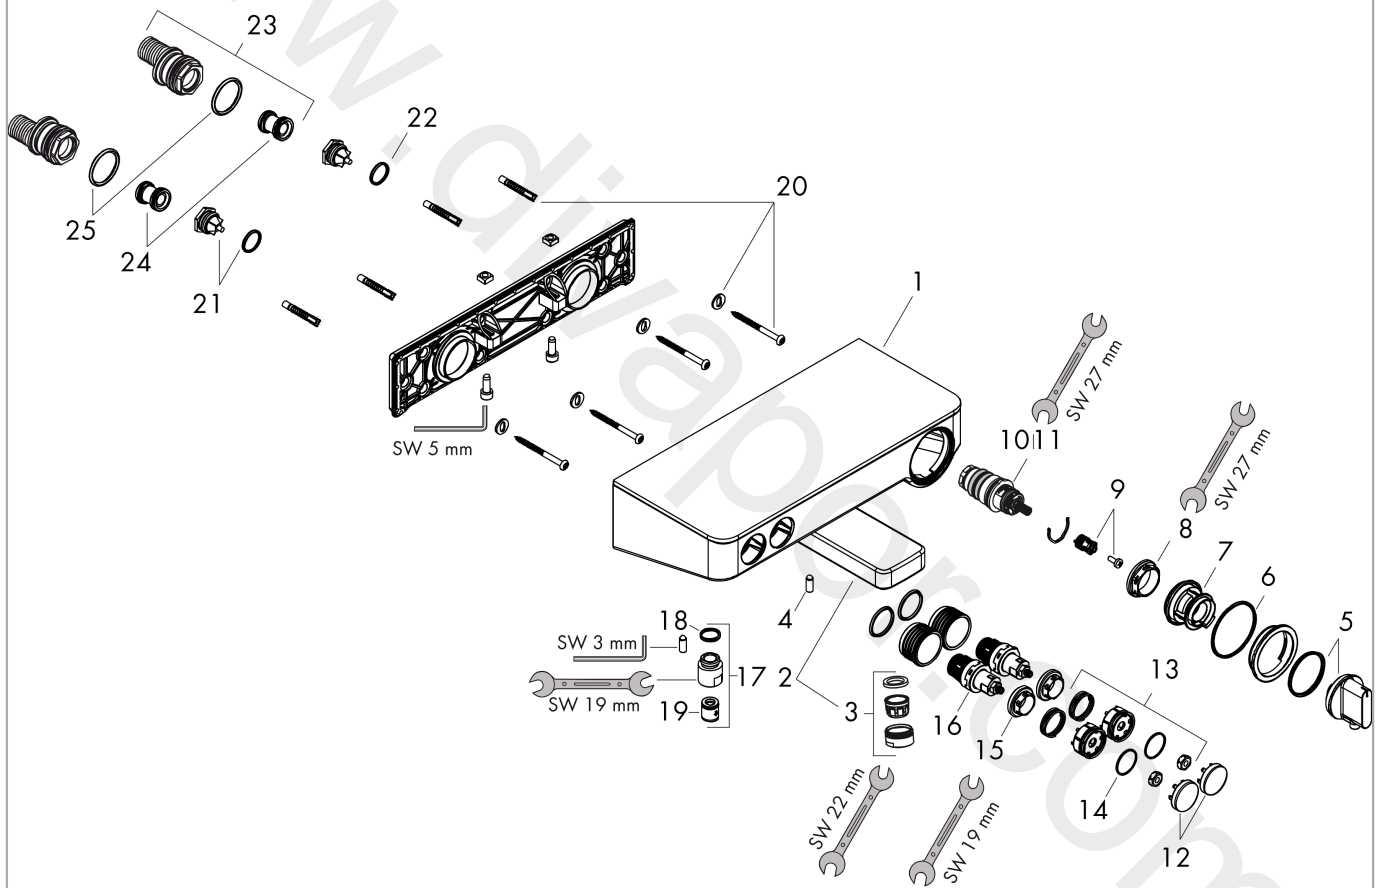

ShowerTablet Select
Bath thermostat 300 for exposed installation 2 ticks
 Finish: **White/Chrome** Article Number: **13175409**

Description

product features

- projection 192 mm
- 2 functions
- simultaneous utilization of 2 functions
- CoolContact thermostat: Prevents the housing from heating up, making showering even safer
- thermostat cartridge, Start/stop valve to operate the functions
- maximum flow rate at 3 bar: 19,6 l/min
- flow rate for bath spout at 3 bar: 19,6 l/min
- flow rate of hand shower at 3 bar: 5,7 l/min
- min. operating pressure: 1 bar
- max. operating pressure: 10 bar
- Safety stop at 40 °C
- temperature limitation adjustable
- with isolated water conduction
- non-return valve
- protected against backflow, according to DIN EN 1717
- with silencer
- material handles: metal
- shelf made of safety glass
- surface of the shelf at color variant -000 = mirror glass, at color variant -400 = white glass
- in case of installation on existing G 3/4 connections, adaptor no.02026000 must be used
- connection dimension: DN15
- connection type: G 1/2
- wall-mounted
- centre distance: 150 ± 12 mm
- dirt filter included

Exploded Drawing

Year of production: >04/20

ShowerTablet Select
Bath thermostat 300 for exposed installation 2 ticks
 Finish: **White/Chrome** Article Number: **13175409**

Spare part list

Year of production: >04/20