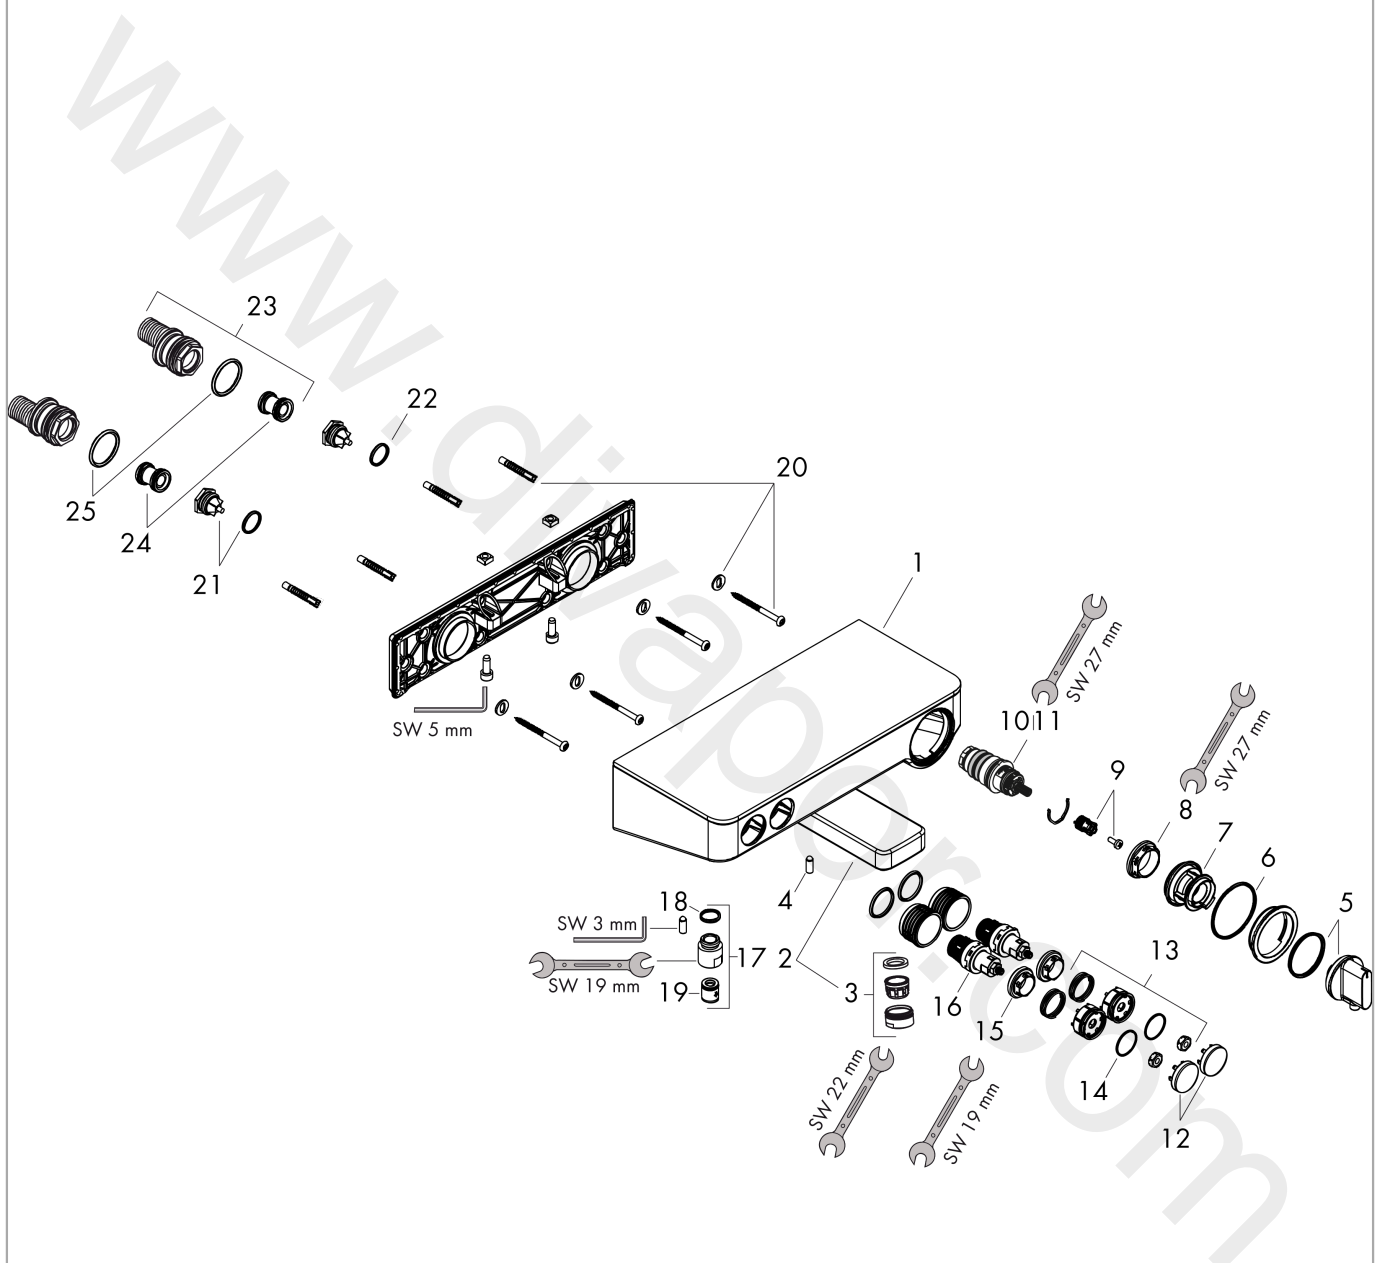

ShowerTablet Select**Bath thermostat 300 for exposed installation 2 ticks**Finish: **Chrome** Article Number: **13175009****Description****product features**

- projection 192 mm
- 2 functions
- simultaneous utilization of 2 functions
- CoolContact thermostat: Prevents the housing from heating up, making showering even safer
- thermostat cartridge, Start/stop valve to operate the functions
- maximum flow rate at 3 bar: 19,6 l/min
- flow rate for bath spout at 3 bar: 19,6 l/min
- flow rate of hand shower at 3 bar: 5,7 l/min
- min. operating pressure: 1 bar
- max. operating pressure: 10 bar
- Safety stop at 40 °C
- temperature limitation adjustable
- with isolated water conduction
- non-return valve
- protected against backflow, according to DIN EN 1717
- with silencer
- material handles: metal
- shelf made of safety glass
- surface of the shelf at color variant -000 = mirror glass, at color variant -400 = white glass
- in case of installation on existing G 3/4 connections, adaptor no.02026000 must be used
- connection dimension: DN15
- connection type: G 1/2
- wall-mounted
- centre distance: 150 ± 12 mm
- dirt filter included

Exploded Drawing

Year of production: >04/20

ShowerTablet Select**Bath thermostat 300 for exposed installation 2 ticks**Finish: **Chrome** Article Number: **13175009****Spare part list**

Year of production: >04/20