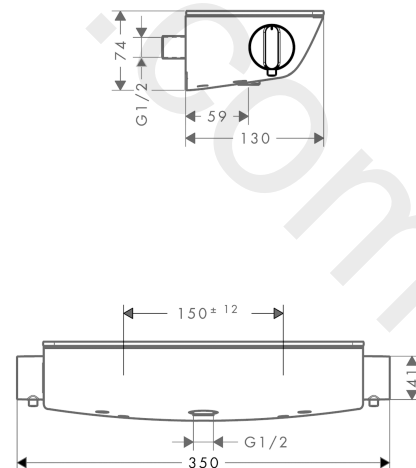

Scale drawing