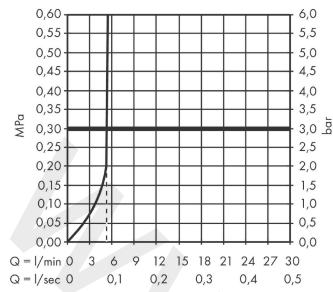

Ecostat Select
Shower thermostat 2 ticks for exposed installation
 Finish: **Chrome** Article Number: **13173009**

Description

product features

- EcoStop button limits the water consumption to 10 l/min
- 1 function
- volume control for 1 function
- CoolContact thermostat: Prevents the housing from heating up, making showering even safer
- thermostat cartridge, ceramic valve 180°
- maximum flow rate at 3 bar: 5,8 l/min
- min. operating pressure: 1 bar
- max. operating pressure: 10 bar
- in case of installation on existing G 3/4 connections, adaptor no.02026000 must be used
- surface of the shelf at color variant -000 = mirror glass, at color variant -400 = white glass
- Safety stop at 40 °C
- temperature limitation adjustable
- with isolated water conduction
- non-return valve
- with silencer
- shelf made of safety glass
- centre distance: 150 ± 12 mm
- connection dimension: DN15
- connection type: s-shaped connections
- dirt filter included

Technology

Product image

Scale drawing

Ecostat Select
Shower thermostat 2 ticks for exposed installation
 Finish: **Chrome** Article Number: **13173009**

Flowchart

Ecostat Select
Shower thermostat 2 ticks for exposed installation
 Finish: **Chrome** Article Number: **13173009**