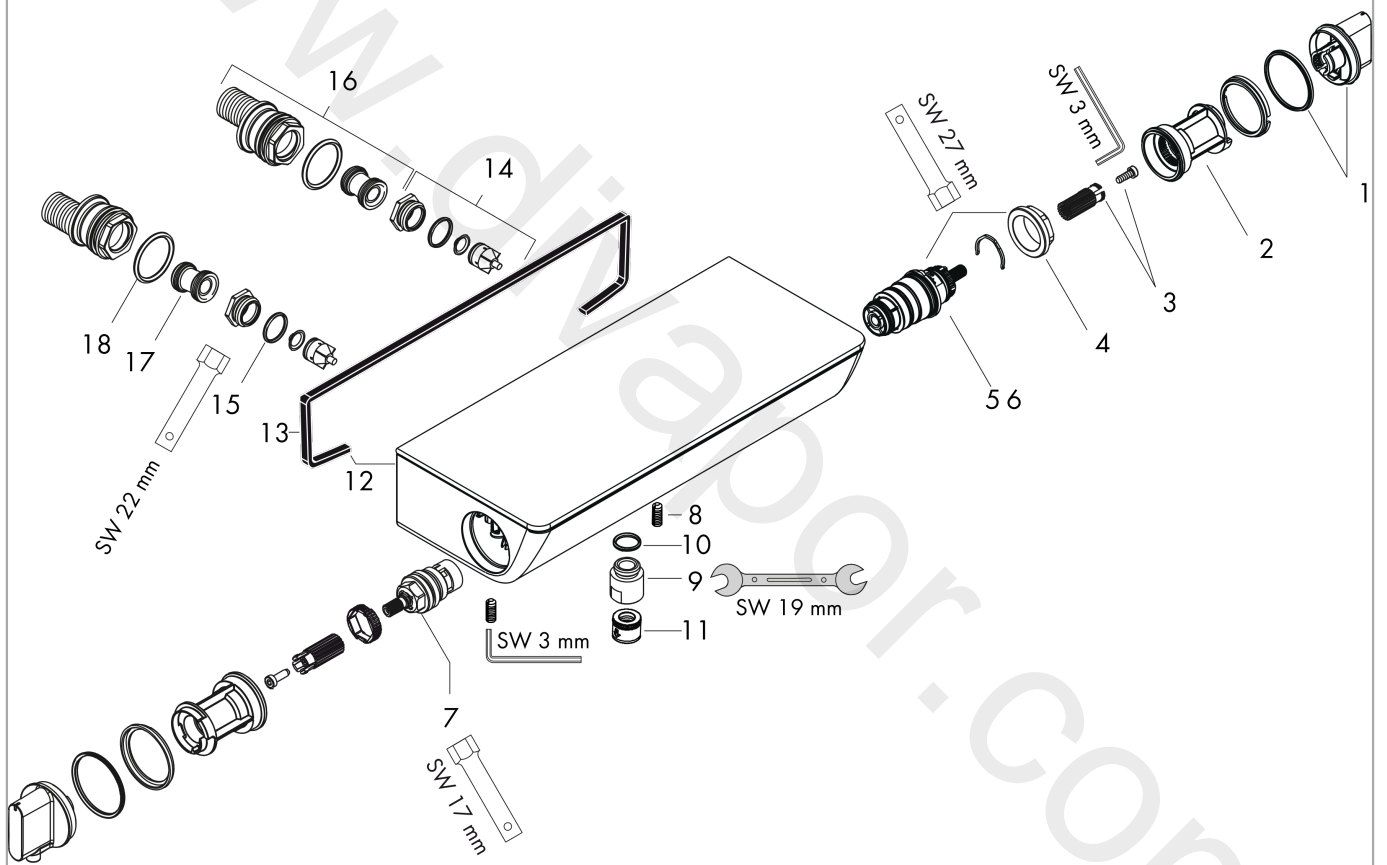

Ecostat Select
Shower thermostat 2 ticks for exposed installation
 Finish: **Chrome** Article Number: **13173009**

Description

product features

- EcoStop button limits the water consumption to 10 l/min
- 1 function
- volume control for 1 function
- CoolContact thermostat: Prevents the housing from heating up, making showering even safer
- thermostat cartridge, ceramic valve 180°
- maximum flow rate at 3 bar: 5,8 l/min
- min. operating pressure: 1 bar
- max. operating pressure: 10 bar
- in case of installation on existing G 3/4 connections, adaptor no.02026000 must be used
- surface of the shelf at color variant -000 = mirror glass, at color variant -400 = white glass
- Safety stop at 40 °C
- temperature limitation adjustable
- with isolated water conduction
- non-return valve
- with silencer
- shelf made of safety glass
- centre distance: 150 ± 12 mm
- connection dimension: DN15
- connection type: s-shaped connections
- dirt filter included

Exploded Drawing

Year of production: >04/20

Ecostat Select
Shower thermostat 2 ticks for exposed installation
 Finish: **Chrome** Article Number: **13173009**

Spare part list

Year of production: >04/20

Pos.	Description	Article Number	Price	PU
1	handle for thermostat	95770000	£ 64,00	1
2	safety set	95771000	£ 9,00	1
3	handle fixing set	98290000	£ 9,00	1
4	nut	98913000	£ 20,50	1
5	thermostat cartridge	98282000	£ 110,00	1
6	cartridge for exchanged connections	92373000	£ 275,00	1
7	shut off unit	94149000	£ 35,00	1
8	hollow set screw M6x16 including o-ring 29x3	98372000	£ 9,00	1
9	connecting thread	95392000	£ 20,50	1
10	O-ring 14x2	98129000	£ 3,30	1
11	non return valve	92839000	£ 16,10	1
12	escutcheon	98477000	£ 275,00	1
13	seal	97530000	£ 6,10	1
14	non return valve (pressure-resistant up to 2 MPa)	95773000	£ 35,00	1
15	O-ring 17x2	98199000	£ 3,30	1
16	set of S-unions	95772000	£ 96,00	1
17	noise reduction	96429000	£ 6,10	1
18	O-ring 29x3	98371000	£ 6,10	1