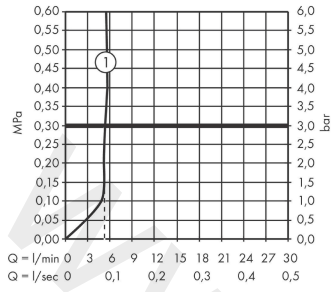

Ecostat

Shower thermostat Comfort for exposed installation 2 ticks

Finish: **Matt Black** Article Number: **13172679**

Description

product features

- 1 function
- EcoStop button limits the water consumption to 9 l/min
- thermostat cartridge, ceramic valve 180°
- maximum flow rate at 3 bar: 5,5 l/min
- min. operating pressure: 1 bar
- max. operating pressure: 10 bar
- Safety stop at 40 °C
- temperature limitation adjustable
- non-return valve
- with silencer
- material handles: metal
- centre distance: 150 ± 12 mm
- connection dimension: DN15
- connection type: s-shaped connections
- dirt filter included

Product image

Scale drawing

Ecostat

Shower thermostat Comfort for exposed installation 2 ticks

Finish: **Matt Black** Article Number: **13172679**

Flowchart

www.divapor.com

Ecostat
Shower thermostat Comfort for exposed installation 2 ticks
 Finish: **Matt Black** Article Number: **13172679**

Exploded Drawing

Year of production: >04/20

Ecostat**Shower thermostat Comfort for exposed installation 2 ticks**Finish: **Matt Black** Article Number: **13172679****Spare part list**

Year of production: >04/20