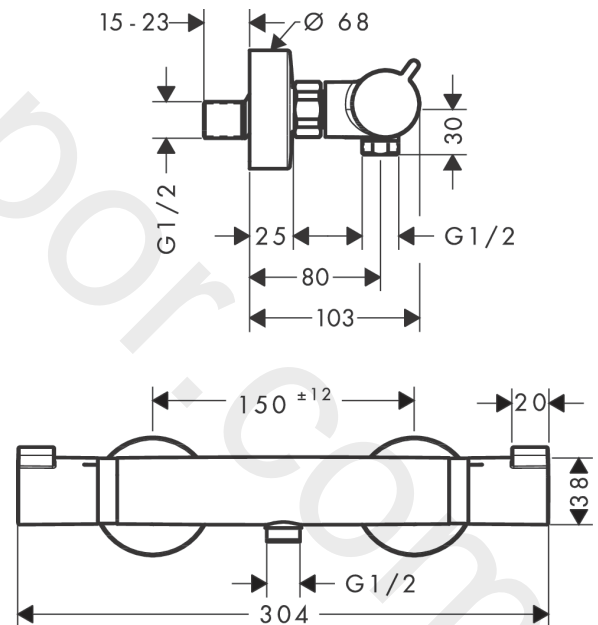

Ecostat

Shower thermostat Comfort for exposed installation 2 ticks

Finish: **Matt Black** Article Number: **13172679**

Description

product features

- 1 function
- EcoStop button limits the water consumption to 9 l/min
- thermostat cartridge, ceramic valve 180°
- maximum flow rate at 3 bar: 5,5 l/min
- min. operating pressure: 1 bar
- max. operating pressure: 10 bar
- Safety stop at 40 °C
- temperature limitation adjustable
- non-return valve
- with silencer
- material handles: metal
- centre distance: 150 ± 12 mm
- connection dimension: DN15
- connection type: s-shaped connections
- dirt filter included

Product image

Scale drawing

Ecostat

Shower thermostat Comfort for exposed installation 2 ticks

Finish: **Matt Black** Article Number: **13172679**

Flowchart

www.divapor.com

Ecostat
Shower thermostat Comfort for exposed installation 2 ticks
 Finish: **Matt Black** Article Number: **13172679**

Exploded Drawing

Year of production: >04/20

Ecostat**Shower thermostat Comfort for exposed installation 2 ticks**Finish: **Matt Black** Article Number: **13172679****Spare part list**

Year of production: >04/20

Pos.	Description	Article Number	Price	PU
1	handle	95836670	£ 51,00	1
2	pushbutton	92848670	£ 9,00	1
3	handle fixing set	95843000	£ 9,00	1
4	safety set	95839000	£ 20,50	1
5	nut	98913000	£ 20,50	1
6	O-ring 26x1,5	98390000	£ 3,30	1
7	thermostat cartridge	98282000	£ 110,00	1
8	cartridge for exchanged connections	92373000	£ 275,00	1
9	connecting thread	95392000	£ 20,50	1
10	O-ring 14x2	98129000	£ 3,30	1
11	non return valve	92839000	£ 16,10	1
12	safety set	95841000	£ 20,50	1
13	shut off unit	94149000	£ 35,00	1
14	set of nuts	96157670	£ 51,00	1
15	non return valve (pressure-resistant up to 2 MPa)	93136000	£ 35,00	1
16	non return valve	96737000	£ 35,00	1
17	O-ring 17x1,5	98137000	£ 3,30	1
18	filter packing	96922000	£ 9,00	1
19	escutcheon Ø 68 mm	96467670	£ 33,00	1
20	noise reduction	96429000	£ 6,10	1
21	set of S-unions (±12 mm)	94140000	£ 51,00	1