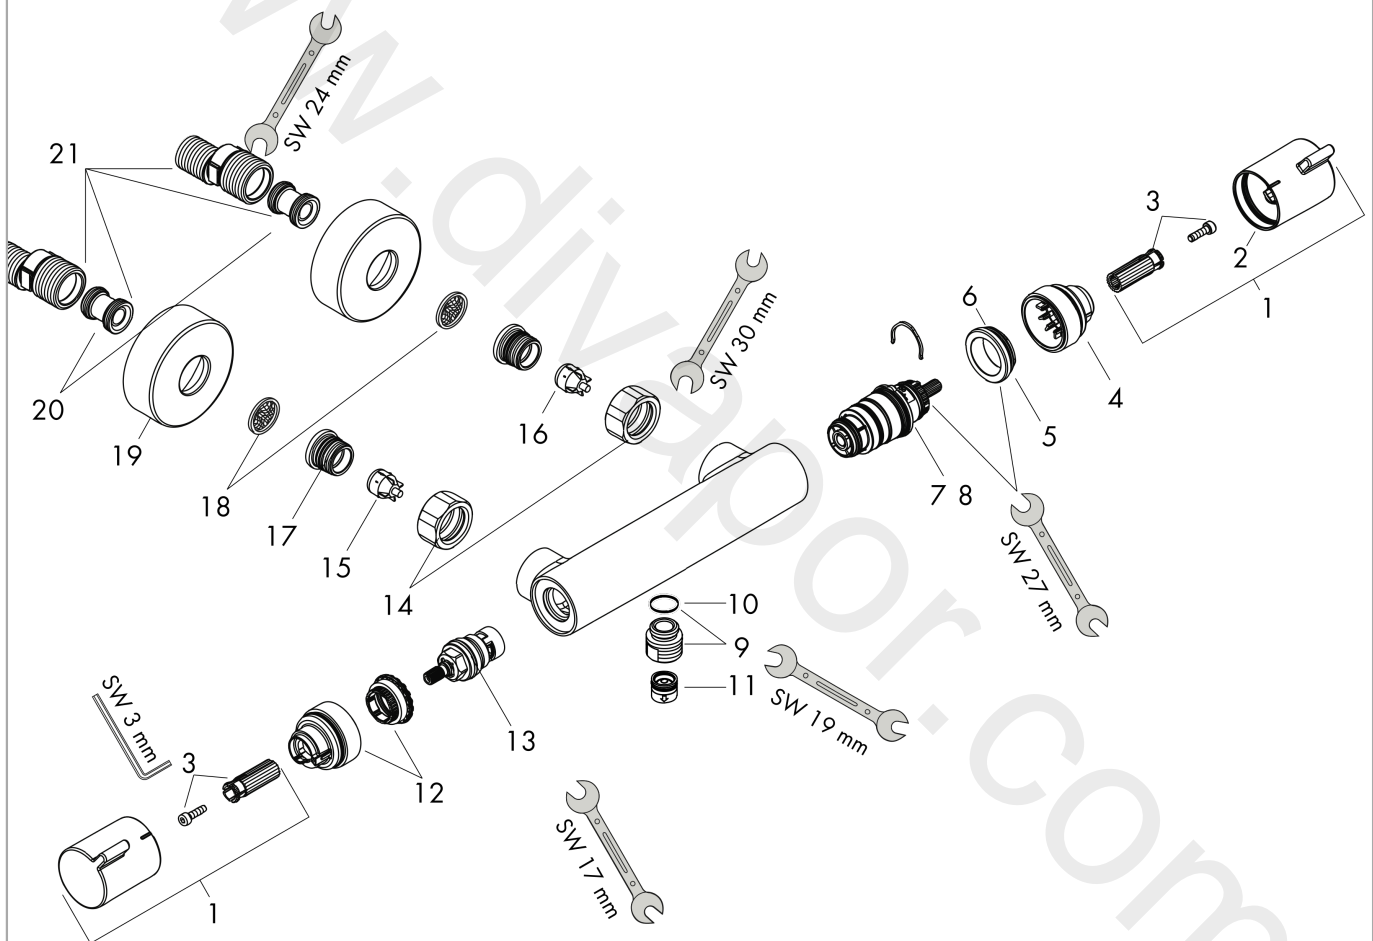

Ecostat

Shower thermostat Comfort for exposed installation 2 ticks

Finish: **Matt Black** Article Number: **13172679**

Description

product features

- 1 function
- EcoStop button limits the water consumption to 9 l/min
- thermostat cartridge, ceramic valve 180°
- maximum flow rate at 3 bar: 5,5 l/min
- min. operating pressure: 1 bar
- max. operating pressure: 10 bar
- Safety stop at 40 °C
- temperature limitation adjustable
- non-return valve
- with silencer
- material handles: metal
- centre distance: 150 ± 12 mm
- connection dimension: DN15
- connection type: s-shaped connections
- dirt filter included

Product image

Scale drawing

Ecostat

Shower thermostat Comfort for exposed installation 2 ticks

Finish: **Matt Black** Article Number: **13172679**

Flowchart

www.divapor.com

Ecostat
Shower thermostat Comfort for exposed installation 2 ticks
 Finish: **Matt Black** Article Number: **13172679**

Exploded Drawing

Year of production: >04/20

Ecostat**Shower thermostat Comfort for exposed installation 2 ticks**Finish: **Matt Black** Article Number: **13172679****Spare part list**

Year of production: >04/20

Pos.	Description	Article Number	Price	PU
1	handle	95836670	£ 51,00	1
2	pushbutton	92848670	£ 9,00	1
3	handle fixing set	95843000	£ 9,00	1
4	safety set	95839000	£ 20,50	1
5	nut	98913000	£ 20,50	1
6	O-ring 26x1,5	98390000	£ 3,30	1
7	thermostat cartridge	98282000	£ 110,00	1
8	cartridge for exchanged connections	92373000	£ 275,00	1
9	connecting thread	95392000	£ 20,50	1
10	O-ring 14x2	98129000	£ 3,30	1
11	non return valve	92839000	£ 16,10	1
12	safety set	95841000	£ 20,50	1
13	shut off unit	94149000	£ 35,00	1
14	set of nuts	96157670	£ 51,00	1
15	non return valve (pressure-resistant up to 2 MPa)	93136000	£ 35,00	1
16	non return valve	96737000	£ 35,00	1
17	O-ring 17x1,5	98137000	£ 3,30	1
18	filter packing	96922000	£ 9,00	1
19	escutcheon Ø 68 mm	96467670	£ 33,00	1
20	noise reduction	96429000	£ 6,10	1
21	set of S-unions (±12 mm)	94140000	£ 51,00	1