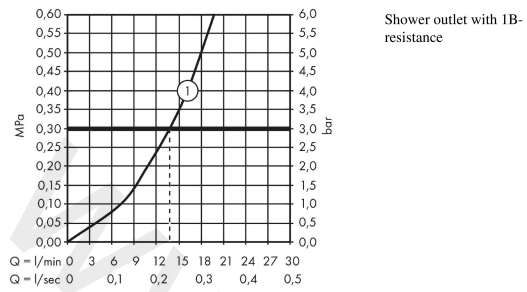

ShowerTablet Select
Shower thermostat 300 for exposed installation
 Finish: **White/Chrome** Article Number: **13171407**

Description

product features

- 1 function
- Select push-button on/off control for 1 outlet
- CoolContact thermostat: Prevents the housing from heating up, making showering even safer
- thermostat cartridge, Start/stop valve to operate the functions
- maximum flow rate at 3 bar: 13,7 l/min
- min. operating pressure: 1 bar
- max. operating pressure: 10 bar
- in case of installation on existing G ¾ connections, adaptor no.02026000 must be used
- safety stop at 40 °C
- temperature limitation adjustable
- with isolated water conduction
- non-return valve
- with silencer
- shelf made of safety glass
- surface shelf: white glass
- material handles: metal
- centre distance: 150 ± 12 mm
- connection dimension: DN15
- connection type: G ½
- dirt filter included
- thermostat is delivered with button hand shower

Technology

Product image

Scale drawing

ShowerTablet Select
Shower thermostat 300 for exposed installation
 Finish: **White/Chrome** Article Number: **13171407**

Flowchart

www.divapor.com

ShowerTablet Select
Shower thermostat 300 for exposed installation
 Finish: **White/Chrome** Article Number: **13171407**

Exploded Drawing

Year of production: >01/18

ShowerTablet Select
Shower thermostat 300 for exposed installation
 Finish: **White/Chrome** Article Number: **13171407**

Spare part list

Year of production: >01/18