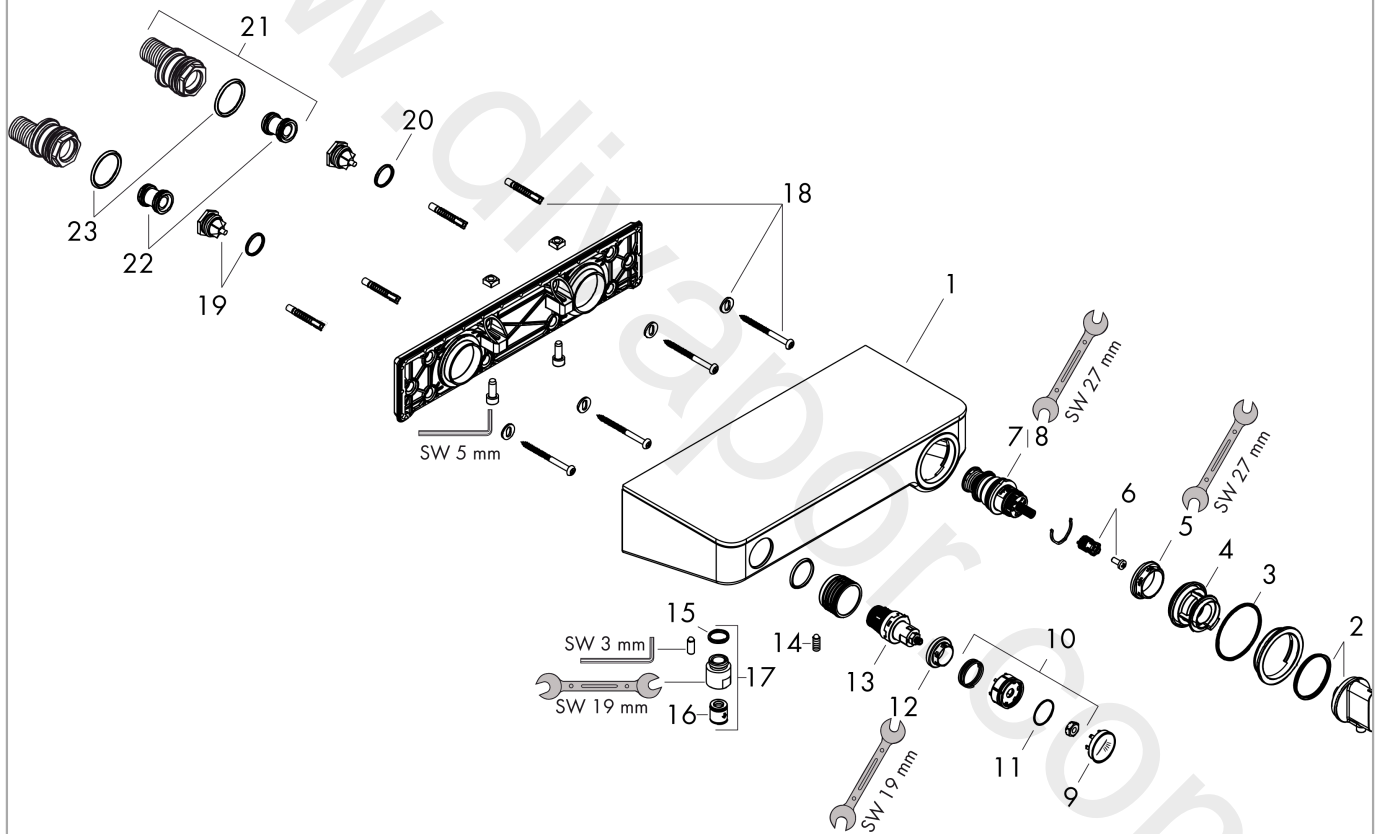

ShowerTablet Select
Shower thermostat 300 for exposed installation
 Finish: **White/Chrome** Article Number: **13171407**

Description

product features

- 1 function
- Select push-button on/off control for 1 outlet
- CoolContact thermostat: Prevents the housing from heating up, making showering even safer
- thermostat cartridge, Start/stop valve to operate the functions
- maximum flow rate at 3 bar: 13,7 l/min
- min. operating pressure: 1 bar
- max. operating pressure: 10 bar
- in case of installation on existing G ¾ connections, adaptor no.02026000 must be used
- safety stop at 40 °C
- temperature limitation adjustable
- with isolated water conduction
- non-return valve
- with silencer
- shelf made of safety glass
- surface shelf: white glass
- material handles: metal
- centre distance: 150 ± 12 mm
- connection dimension: DN15
- connection type: G ½
- dirt filter included
- thermostat is delivered with button hand shower

Technology

Product image

Scale drawing

ShowerTablet Select
Shower thermostat 300 for exposed installation
 Finish: **White/Chrome** Article Number: **13171407**

Flowchart

www.divapor.com

ShowerTablet Select
Shower thermostat 300 for exposed installation
 Finish: **White/Chrome** Article Number: **13171407**

Exploded Drawing

Year of production: >01/18

ShowerTablet Select
Shower thermostat 300 for exposed installation
 Finish: **White/Chrome** Article Number: **13171407**

Spare part list

Year of production: >01/18