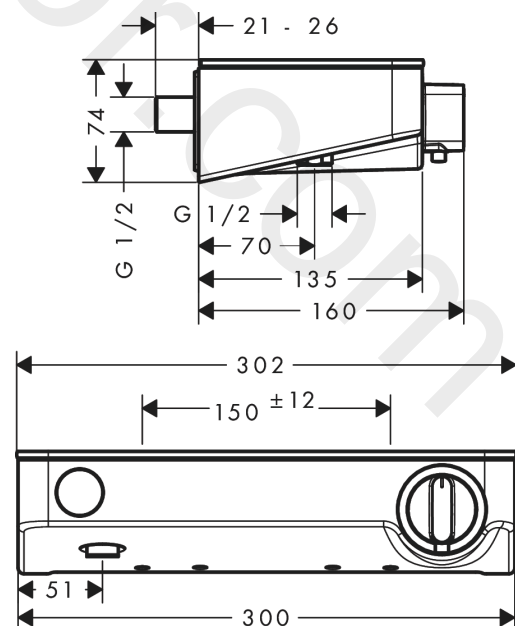

ShowerTablet Select
Shower thermostat 300 for exposed installation
 Finish: **White/Chrome** Article Number: **13171407**

Description

product features

- 1 function
- Select push-button on/off control for 1 outlet
- CoolContact thermostat: Prevents the housing from heating up, making showering even safer
- thermostat cartridge, Start/stop valve to operate the functions
- maximum flow rate at 3 bar: 13,7 l/min
- min. operating pressure: 1 bar
- max. operating pressure: 10 bar
- in case of installation on existing G ¾ connections, adaptor no.02026000 must be used
- safety stop at 40 °C
- temperature limitation adjustable
- with isolated water conduction
- non-return valve
- with silencer
- shelf made of safety glass
- surface shelf: white glass
- material handles: metal
- centre distance: 150 ± 12 mm
- connection dimension: DN15
- connection type: G ½
- dirt filter included
- thermostat is delivered with button hand shower

Technology

Product image

Scale drawing

ShowerTablet Select
Shower thermostat 300 for exposed installation
 Finish: **White/Chrome** Article Number: **13171407**

Flowchart

www.divapor.com

ShowerTablet Select
Shower thermostat 300 for exposed installation
 Finish: **White/Chrome** Article Number: **13171407**

Exploded Drawing

Year of production: >01/18

ShowerTablet Select
Shower thermostat 300 for exposed installation
 Finish: **White/Chrome** Article Number: **13171407**

Spare part list

Year of production: >01/18