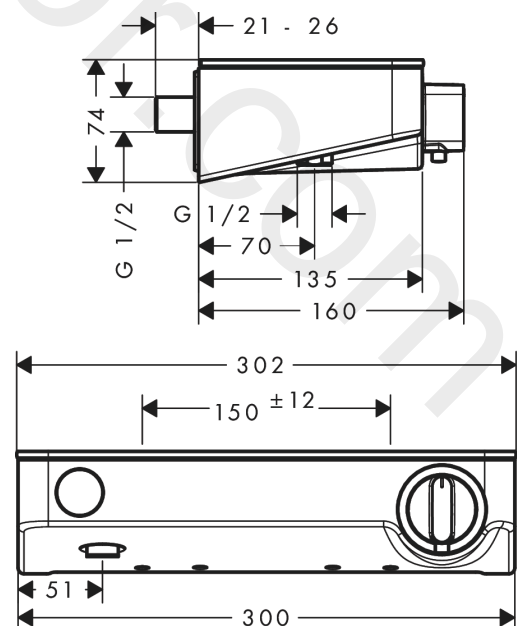

ShowerTablet Select
Shower thermostat 300 for exposed installation
 Finish: **White/Chrome** Article Number: **13171400**

Description

product features

- 1 function
- Select push-button on/off control for 1 outlet
- CoolContact thermostat: Prevents the housing from heating up, making showering even safer
- thermostat cartridge, Start/stop valve to operate the functions
- maximum flow rate at 3 bar: 14 l/min
- min. operating pressure: 1 bar
- max. operating pressure: 10 bar
- in case of installation on existing G 3/4 connections, adaptor no.02026000 must be used
- safety stop at 40 °C
- temperature limitation adjustable
- with isolated water conduction
- non-return valve
- with silencer
- shelf made of safety glass
- surface shelf: white glass
- material handles: metal
- centre distance: 150 ± 12 mm
- connection dimension: DN15
- connection type: adjustable connection, G 1/2
- dirt filter included
- thermostat is delivered with button hand shower

Article Details

Price excl. VAT

579,17 £

Technology

Product image

Scale drawing

ShowerTablet Select
Shower thermostat 300 for exposed installation
 Finish: **White/Chrome** Article Number: **13171400**

Flowchart

www.divapor.com

ShowerTablet Select
Shower thermostat 300 for exposed installation
 Finish: **White/Chrome** Article Number: **13171400**

Exploded Drawing

Year of production: >06/13

ShowerTablet Select
Shower thermostat 300 for exposed installation
 Finish: **White/Chrome** Article Number: **13171400**