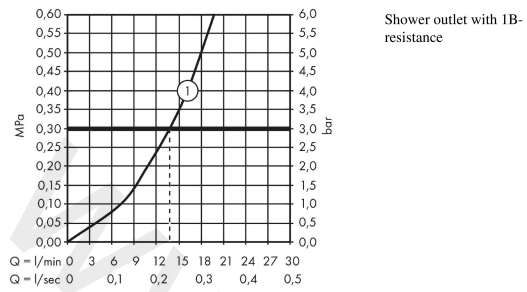

ShowerTablet Select
Shower thermostat 300 for exposed installation
 Finish: **White/Chrome** Article Number: **13171400**

Description

product features

- 1 function
- Select push-button on/off control for 1 outlet
- CoolContact thermostat: Prevents the housing from heating up, making showering even safer
- thermostat cartridge, Start/stop valve to operate the functions
- maximum flow rate at 3 bar: 14 l/min
- min. operating pressure: 1 bar
- max. operating pressure: 10 bar
- in case of installation on existing G 3/4 connections, adaptor no.02026000 must be used
- safety stop at 40 °C
- temperature limitation adjustable
- with isolated water conduction
- non-return valve
- with silencer
- shelf made of safety glass
- surface shelf: white glass
- material handles: metal
- centre distance: 150 ± 12 mm
- connection dimension: DN15
- connection type: adjustable connection, G 1/2
- dirt filter included
- thermostat is delivered with button hand shower

Article Details

Price excl. VAT

579,17 £

Technology

Product image

Scale drawing

ShowerTablet Select
Shower thermostat 300 for exposed installation
 Finish: **White/Chrome** Article Number: **13171400**

Flowchart