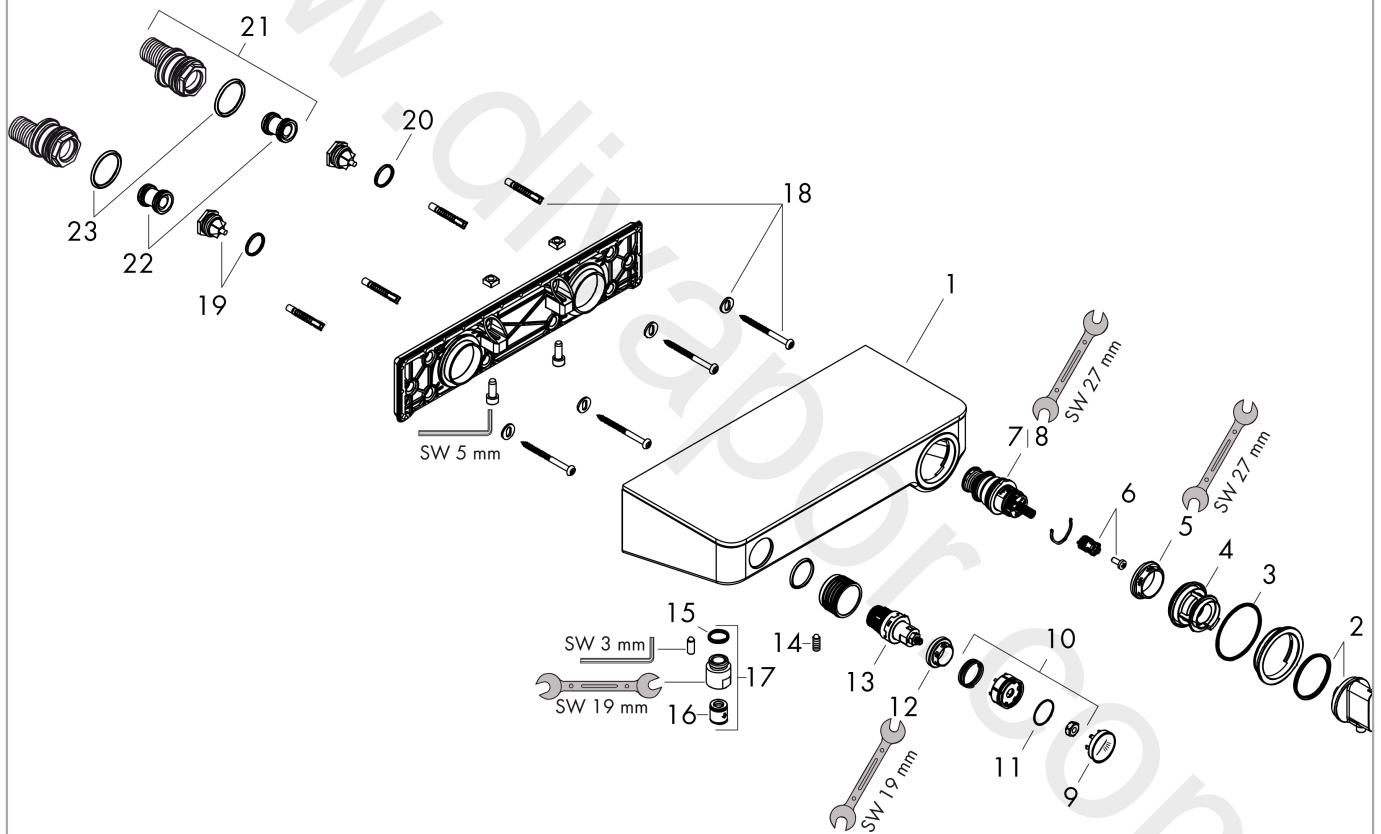

ShowerTablet Select
Shower thermostat 300 for exposed installation
 Finish: **White/Chrome** Article Number: **13171400**

Description

product features

- 1 function
- Select push-button on/off control for 1 outlet
- CoolContact thermostat: Prevents the housing from heating up, making showering even safer
- thermostat cartridge, Start/stop valve to operate the functions
- maximum flow rate at 3 bar: 14 l/min
- min. operating pressure: 1 bar
- max. operating pressure: 10 bar
- in case of installation on existing G 3/4 connections, adaptor no.02026000 must be used
- safety stop at 40 °C
- temperature limitation adjustable
- with isolated water conduction
- non-return valve
- with silencer
- shelf made of safety glass
- surface shelf: white glass
- material handles: metal
- centre distance: 150 ± 12 mm
- connection dimension: DN15
- connection type: adjustable connection, G 1/2
- dirt filter included
- thermostat is delivered with button hand shower

Article Details

Price excl. VAT

579,17 £

Technology

Product image

Scale drawing

ShowerTablet Select
Shower thermostat 300 for exposed installation
 Finish: **White/Chrome** Article Number: **13171400**

Flowchart

www.divapor.com

ShowerTablet Select
Shower thermostat 300 for exposed installation
 Finish: **White/Chrome** Article Number: **13171400**

Exploded Drawing

Year of production: >06/13

ShowerTablet Select
Shower thermostat 300 for exposed installation
 Finish: **White/Chrome** Article Number: **13171400**