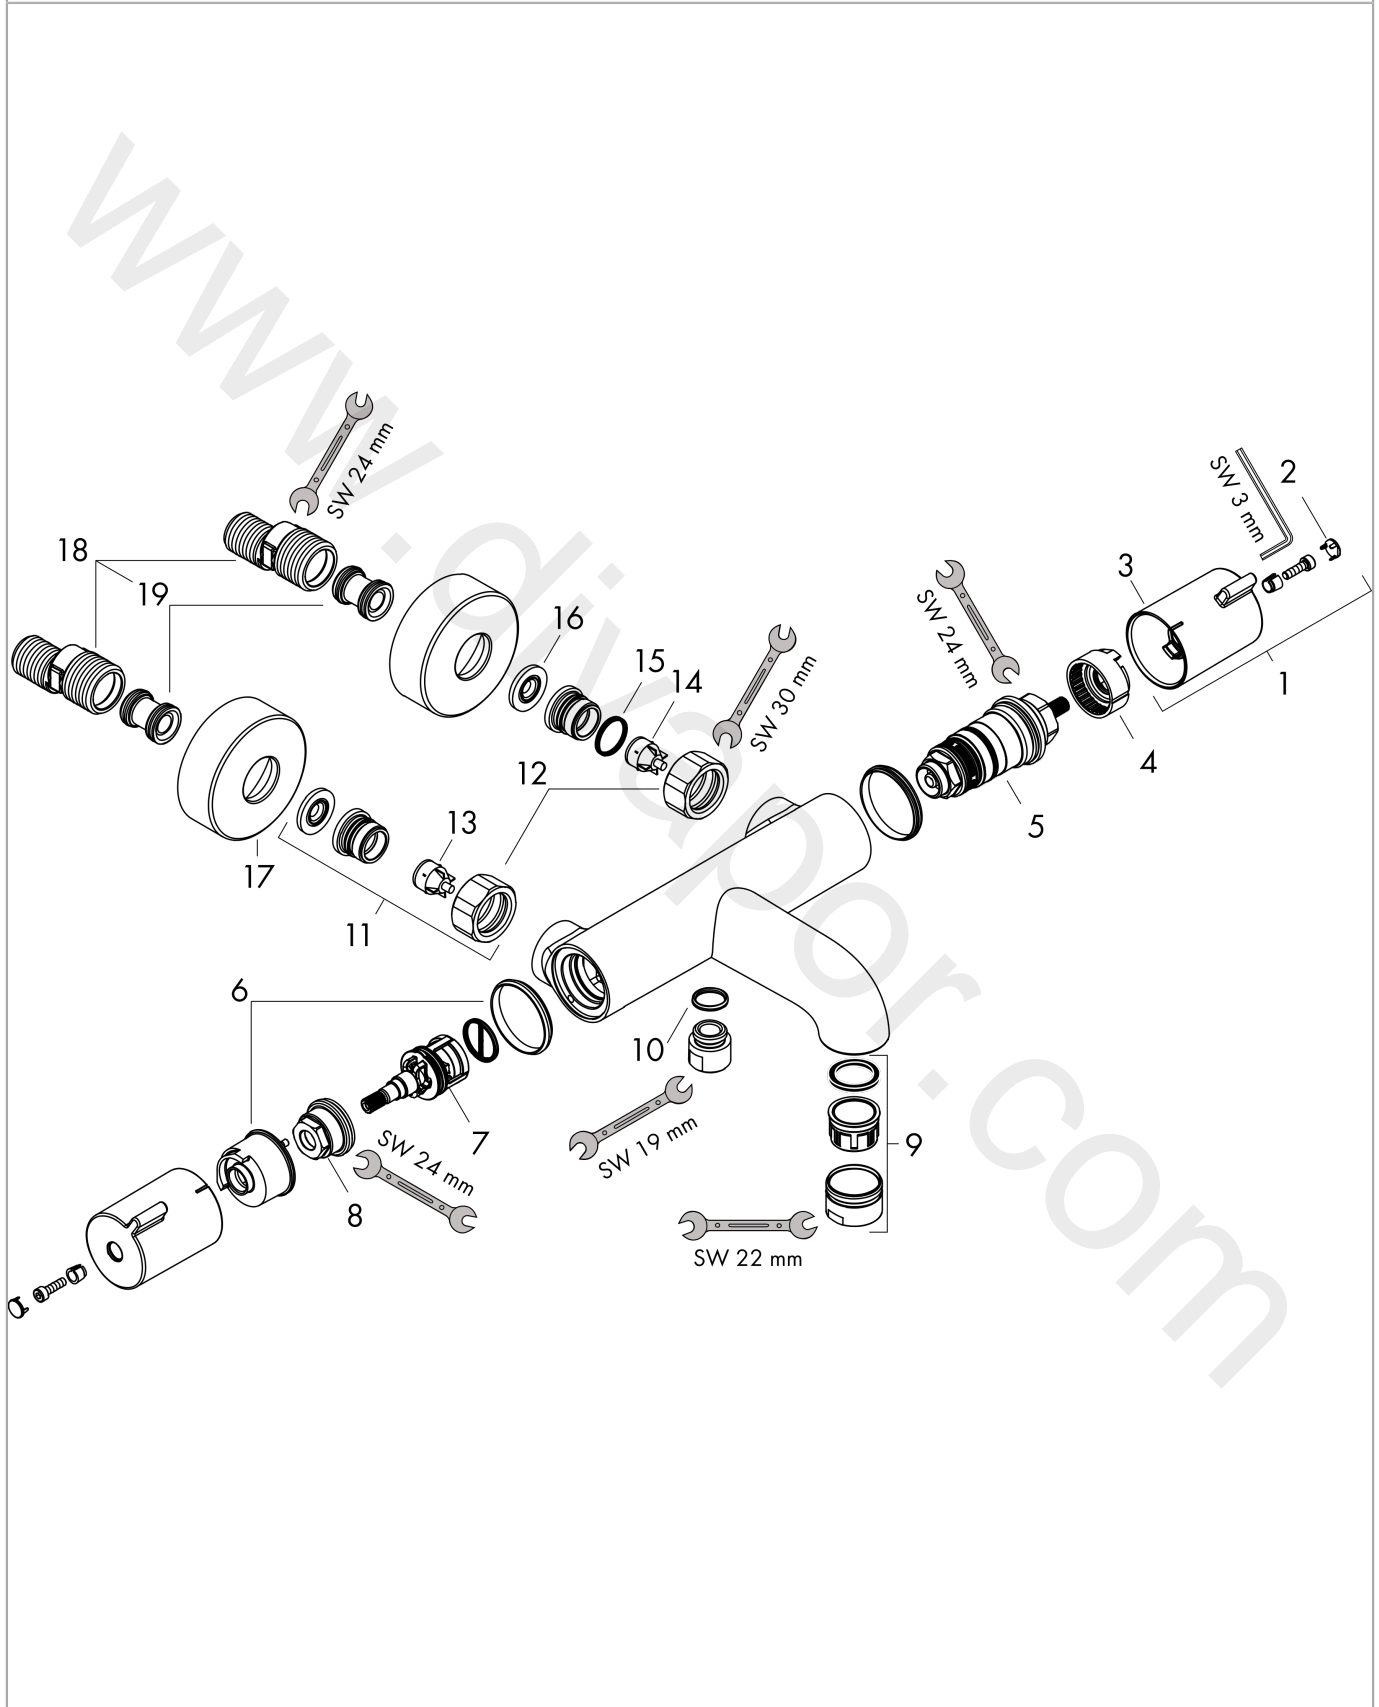

MyFox

Bath thermostat for exposed installation

Finish: **Chrome** Article Number: **13154000**

Description

product features

- projection 182 mm
- 2 functions
- thermostat cartridge, shut-off valve
- spray type mixer: normal spray
- maximum flow rate at 3 bar: 20 l/min
- min. operating pressure: 1 bar
- max. operating pressure: 10 bar
- safety stop at 40 °C
- temperature limitation adjustable
- non-return valve
- with automatic resetting
- with silencer
- material handles: metal
- connection dimension: DN15
- connection type: s-shaped connections
- wall-mounted
- centre distance: 150 ± 12 mm
- dirt filter included
- WRAS 2205040
- WRAS 2205040 - Approval letter

Article Details

Price excl. VAT

245,83 £

Technology

Certificates / Sustainability

Product image

Scale drawing

MyFox

Bath thermostat for exposed installation

Finish: **Chrome** Article Number: **13154000**

Flowchart

MyFox
Bath thermostat for exposed installation
 Finish: **Chrome** Article Number: **13154000**

Exploded Drawing

Year of production: >09/19

MyFox**Bath thermostat for exposed installation**Finish: **Chrome** Article Number: **13154000****Spare part list**

Year of production: >09/19

Pos.	Description	Article Number	Price	PU
1	handle	92836000	£ 43,00	1
2	cover cap	95433000	£ 6,10	1
3	pushbutton	92848000	£ 6,10	1
4	safety set for temperature control	95041000	£ 16,10	1
5	thermostat cartridge	94282000	£ 137,00	1
6	stop ring for flow control	98674000	£ 9,00	1
7	shut off unit with selector	96509000	£ 96,00	1
8	nut	92853000	£ 9,00	1
9	aerator M24x1 (25 l/min)	92511000	£ 13,30	1
10	O-ring 14x2	98129000	£ 3,30	1
11	set of unions	94285000	£ 67,00	1
12	set of nuts	96157000	£ 35,00	1
13	non return valve (pressure-resistant up to 2 MPa)	93136000	£ 35,00	1
14	non return valve	96737000	£ 35,00	1
15	O-ring 17x1,5	98137000	£ 3,30	1
16	filter packing	96922000	£ 9,00	1
17	escutcheon Ø 68 mm	96467000	£ 20,50	1
18	set of S-unions (±12 mm)	94140000	£ 51,00	1
19	noise reduction	96429000	£ 6,10	1