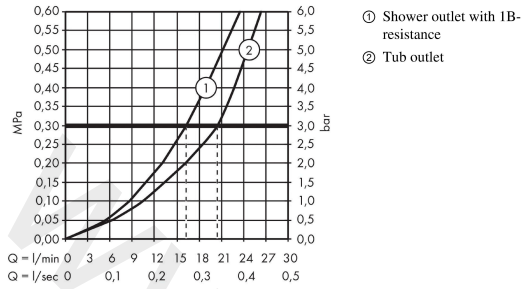

MyFox

Bath thermostat for exposed installation

Finish: **Chrome** Article Number: **13154000**

Flowchart