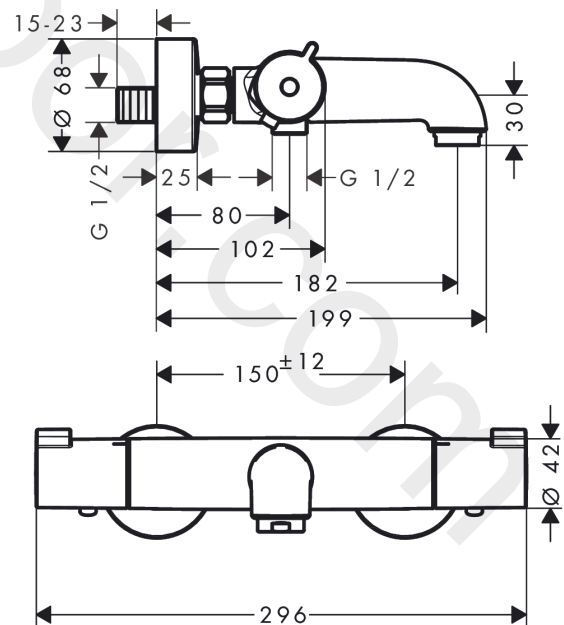

MyFox

Bath thermostat for exposed installation

Finish: **Chrome** Article Number: **13154000**

Description

product features

- projection 182 mm
- 2 functions
- thermostat cartridge, shut-off valve
- spray type mixer: normal spray
- maximum flow rate at 3 bar: 20 l/min
- min. operating pressure: 1 bar
- max. operating pressure: 10 bar
- safety stop at 40 °C
- temperature limitation adjustable
- non-return valve
- with automatic resetting
- with silencer
- material handles: metal
- connection dimension: DN15
- connection type: s-shaped connections
- wall-mounted
- centre distance: 150 ± 12 mm
- dirt filter included
- WRAS 2205040
- WRAS 2205040 - Approval letter

Article Details

Price excl. VAT

245,83 £

Technology

Certificates / Sustainability

Product image

Scale drawing

MyFox

Year of production: >09/19

MyFox**Bath thermostat for exposed installation**Finish: **Chrome** Article Number: **13154000****Spare part list**

Year of production: >09/19

Pos.	Description	Article Number	Price	PU
1	handle	92836000	£ 43,00	1
2	cover cap	95433000	£ 6,10	1
3	pushbutton	92848000	£ 6,10	1
4	safety set for temperature control	95041000	£ 16,10	1
5	thermostat cartridge	94282000	£ 137,00	1
6	stop ring for flow control	98674000	£ 9,00	1
7	shut off unit with selector	96509000	£ 96,00	1
8	nut	92853000	£ 9,00	1
9	aerator M24x1 (25 l/min)	92511000	£ 13,30	1
10	O-ring 14x2	98129000	£ 3,30	1
11	set of unions	94285000	£ 67,00	1
12	set of nuts	96157000	£ 35,00	1
13	non return valve (pressure-resistant up to 2 MPa)	93136000	£ 35,00	1
14	non return valve	96737000	£ 35,00	1
15	O-ring 17x1,5	98137000	£ 3,30	1
16	filter packing	96922000	£ 9,00	1
17	escutcheon Ø 68 mm	96467000	£ 20,50	1
18	set of S-unions (±12 mm)	94140000	£ 51,00	1
19	noise reduction	96429000	£ 6,10	1